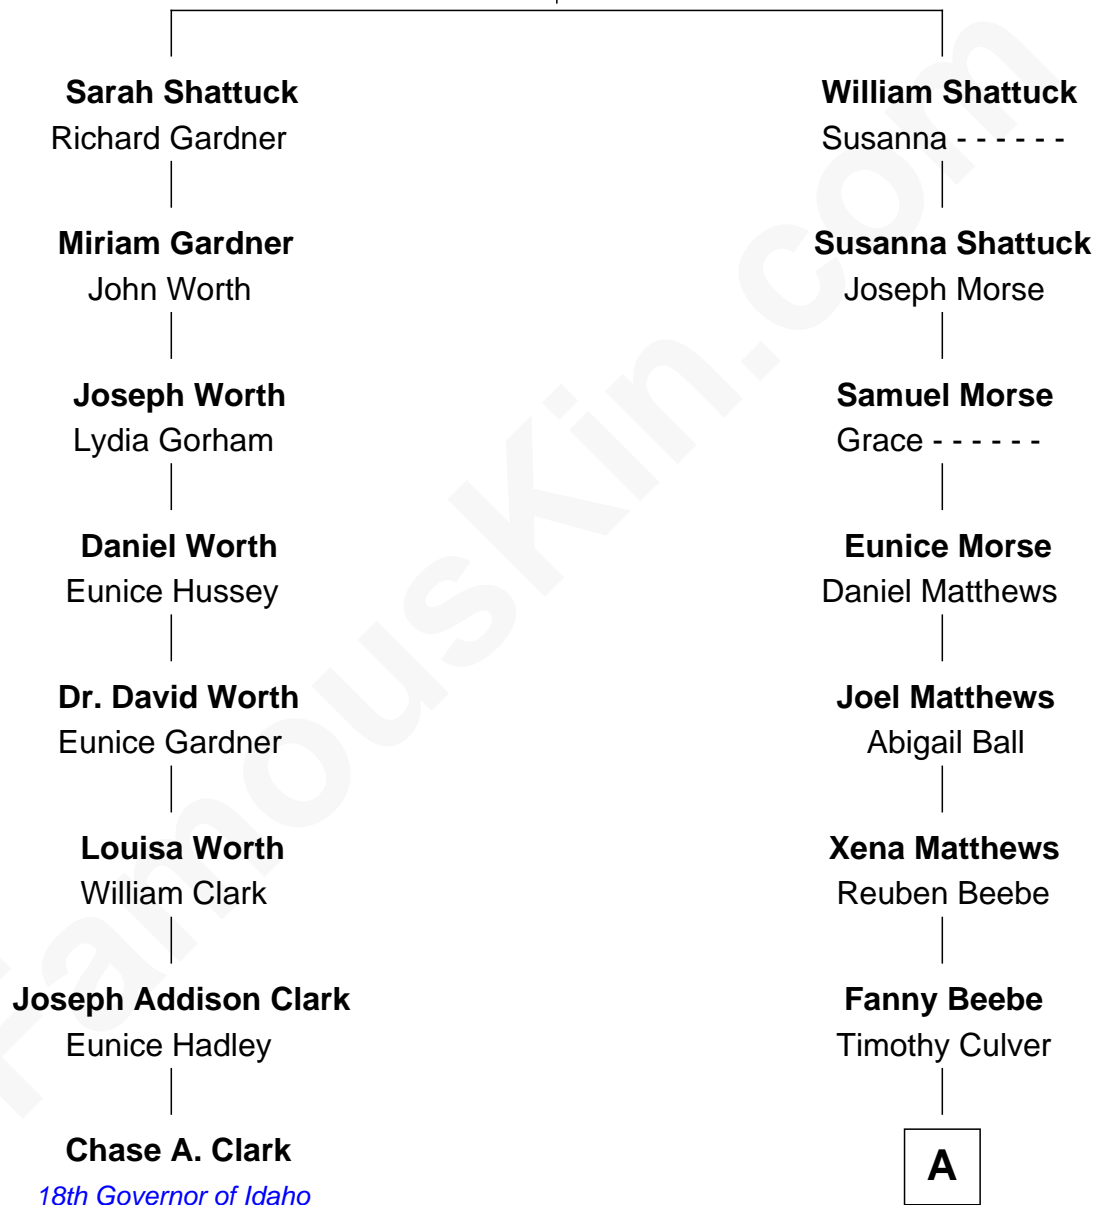

# FamousKin.com Relationship Chart of

**Chase A. Clark**

*18th Governor of Idaho*

7th cousin 5 times removed of

**Shelley Fabares**

*TV and Movie Actress*

----- Shattuck

Damaris -----

**A**

**Asahel Culver**

Phoebe Ann Lane

**Evelyn S. Culver**

Isaac Emory Rumsey

**James C. Rumsey**

Ettie May Lawton

**Ethel May Rumsey**

Samuel Hamilton Eyler

**Elsa Rose Eyler**

James Alan Fabares

**Shelley Fabares**

*TV and Movie Actress*