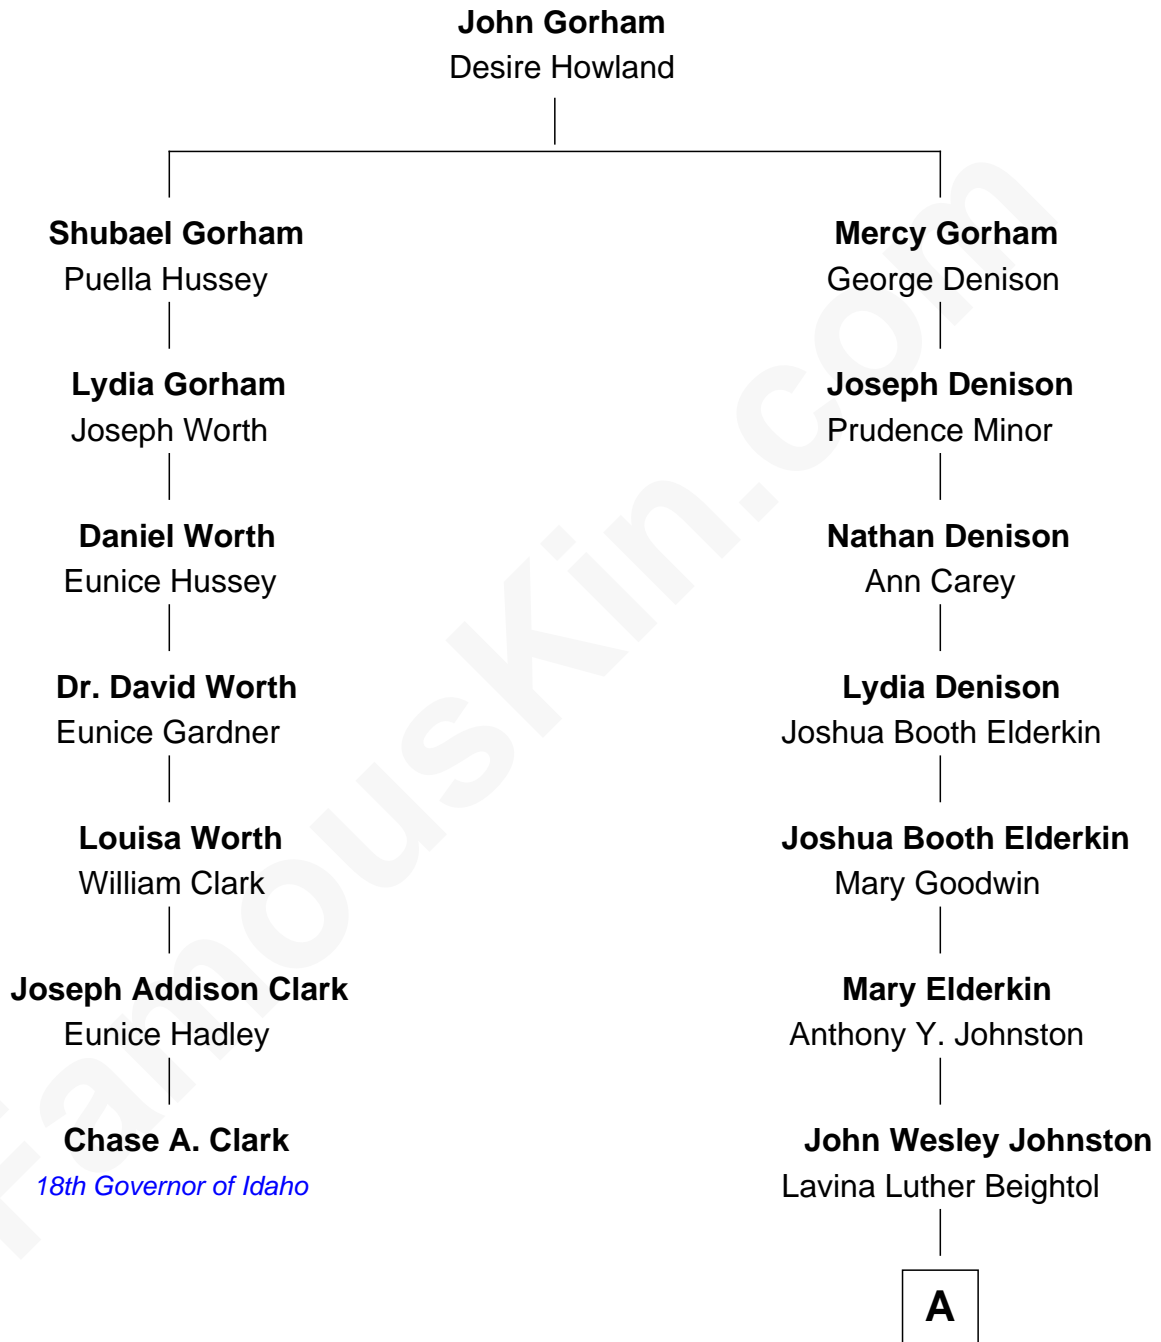

FamousKin.com Relationship Chart of

Chase A. Clark

18th Governor of Idaho

6th cousin 4 times removed of

Dr. Peggy Whitson

NASA and Axiom Space Astronaut

A

—
Charles Wesley Johnston

Mabel Anna Garland

—
Wanda Pauline Johnston

Christien O. Walters

—
Beth Avalee Walters

Earl Keith Whitson

—
Dr. Peggy Whitson

NASA and Axiom Space Astronaut