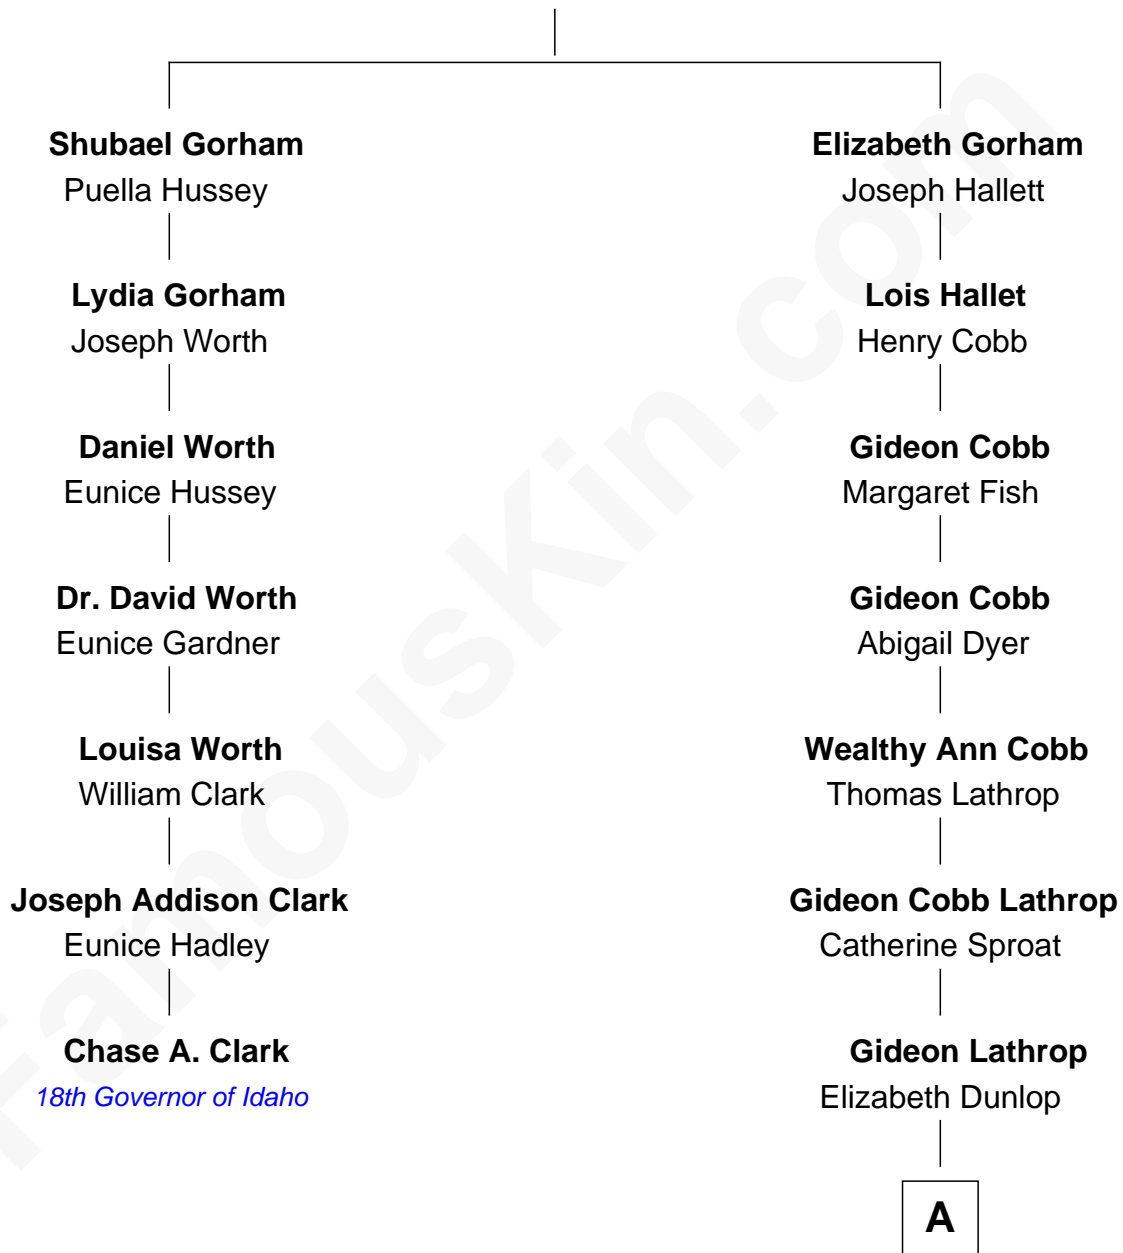

# FamousKin.com Relationship Chart of

**Chase A. Clark**

*18th Governor of Idaho*

6th cousin 4 times removed of

**Ann B. Davis**

*TV Actress*

**John Gorham**  
Desire Howland

**A**

**Helen Elizabeth Lathrop**

Francis H. Stott

**Arthur Curtiss Stott**

Harriet E. Evans

**Marguerite Stott**

Cassius Miles Davis

**Ann B. Davis**

*TV Actress*