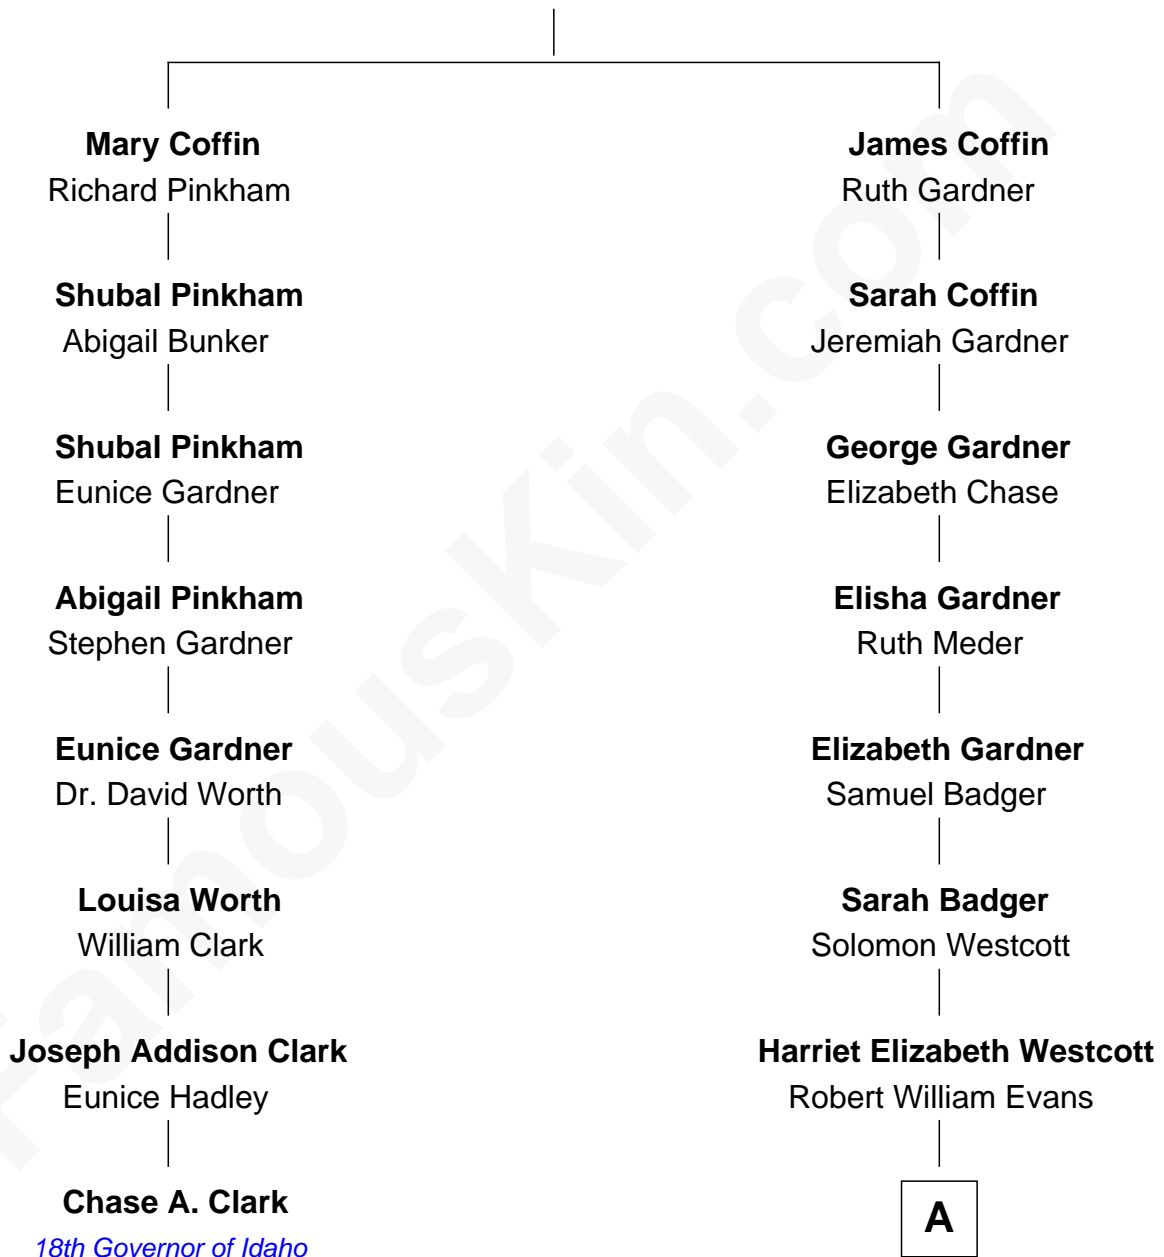

FamousKin.com Relationship Chart of

Chase A. Clark

18th Governor of Idaho

7th cousin 2 times removed of

Ann B. Davis

TV Actress

James Coffin
Mary Severance

A

Harriet E. Evans
Arthur Curtiss Stott

Marguerite Stott
Cassius Miles Davis

Ann B. Davis
TV Actress

FamousKin.com