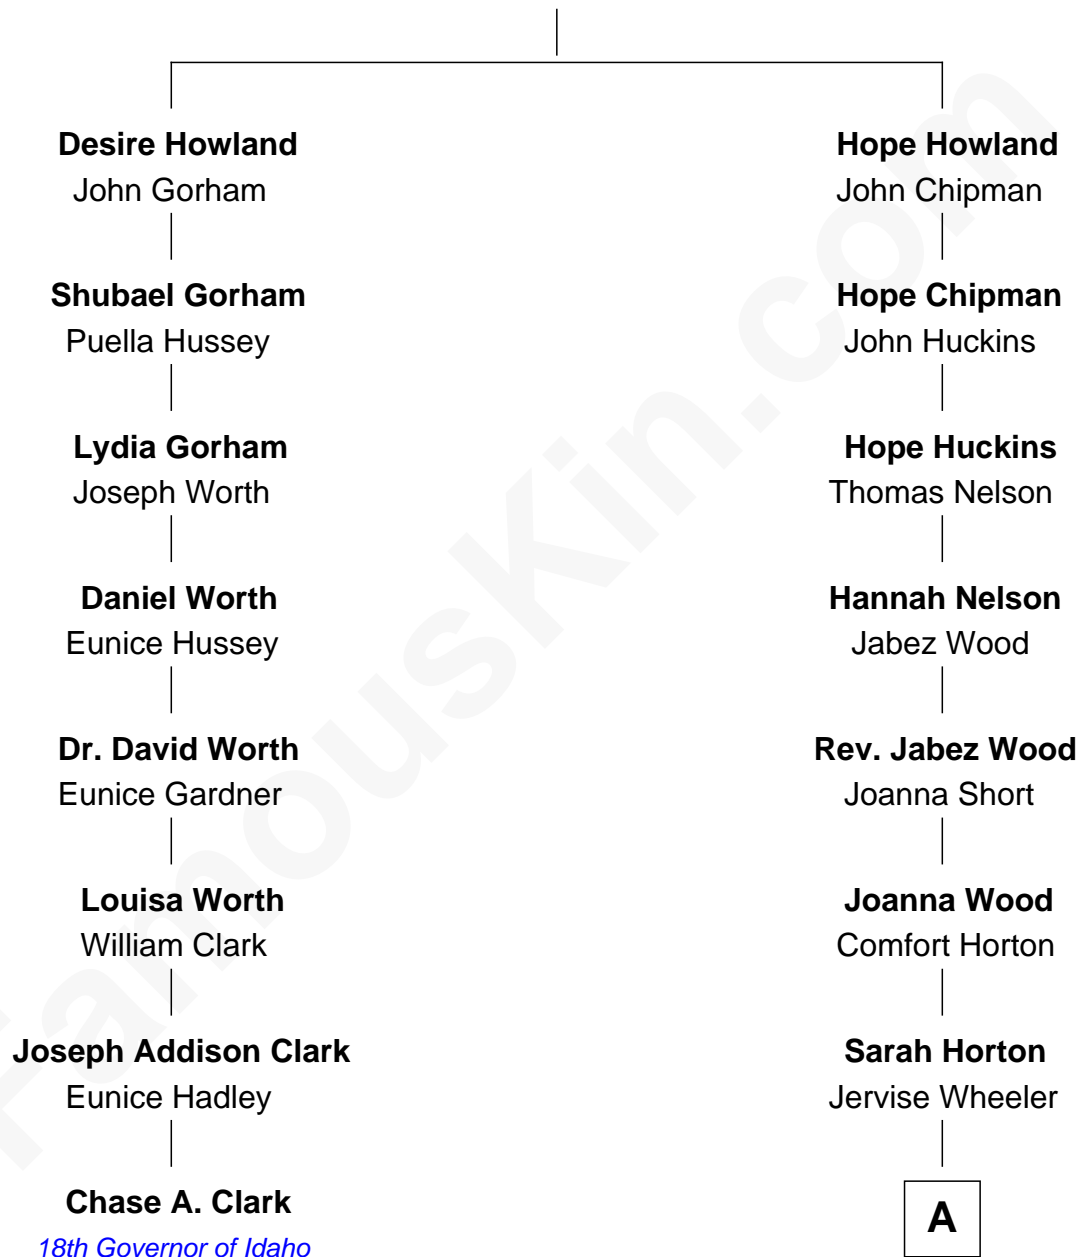

FamousKin.com Relationship Chart of

Chase A. Clark

18th Governor of Idaho

7th cousin 6 times removed of

Nat Faxon

Actor, Comedian, Director and Screenwriter

John Howland

Elizabeth Tilley

A

Betsey S. Wheeler

Levi Pierce

Warren S. Pierce

Eliza M. Sturdy

Alleda B. Pierce

Herbert Ira Conant

Marie Bassett Conant