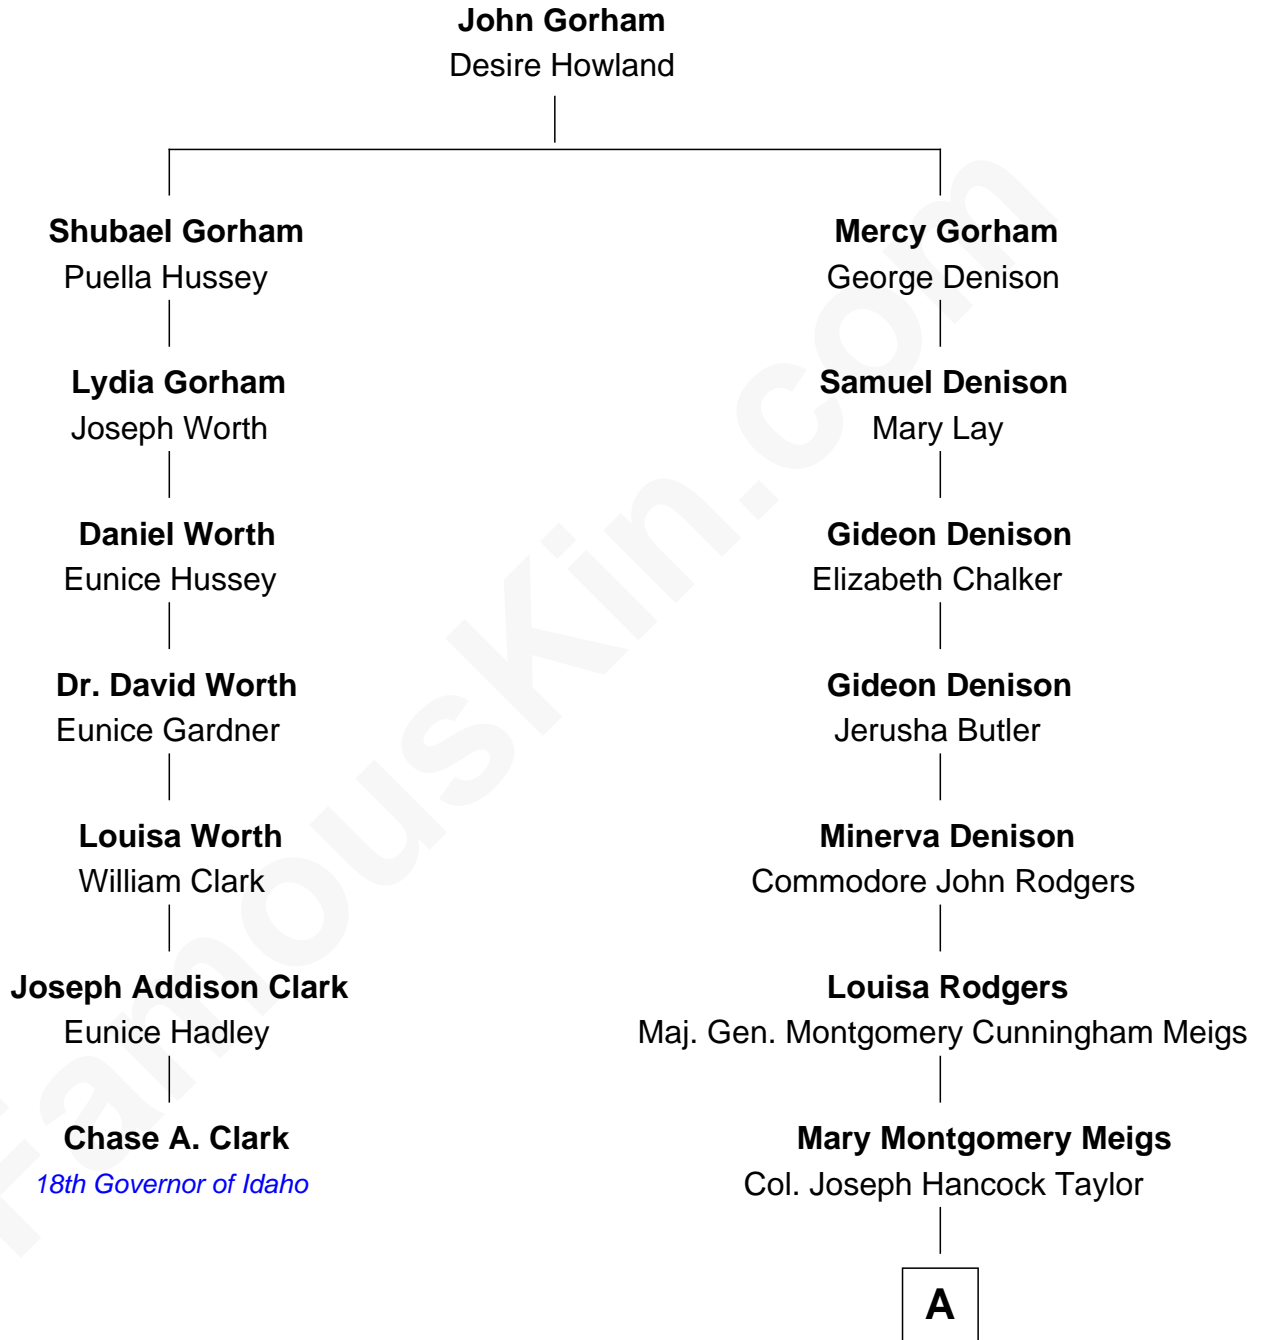

FamousKin.com Relationship Chart of

Chase A. Clark

18th Governor of Idaho

6th cousin 4 times removed of

Parker Stevenson

TV and Movie Actor

A

—
Evelyn Taylor

Eli Kirk Price

—
Philip Price

Sarah Meade Harrison

—
Sarah Meade Price

Richard Stevenson Parker

—
Parker Stevenson

TV and Movie Actor

FamousKin.com