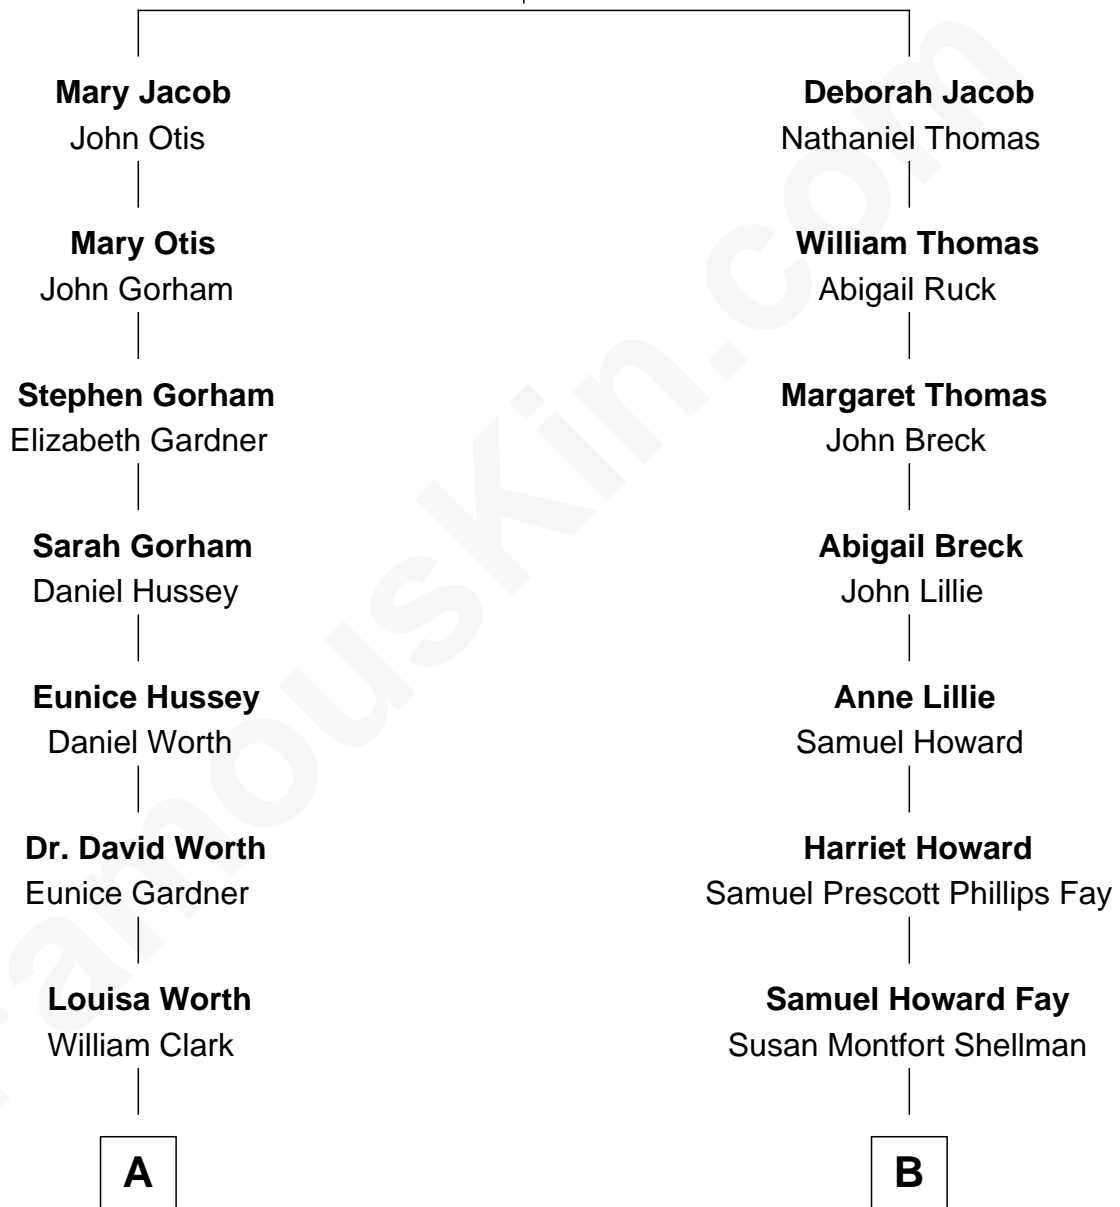

FamousKin.com Relationship Chart of

Chase A. Clark

18th Governor of Idaho

8th cousin 2 times removed of

George H. W. Bush

41st U.S. President

Nicholas Jacob

Mary Gilman

A

Joseph Addison Clark

Eunice Hadley

Chase A. Clark

18th Governor of Idaho

B

Harriet Eleanor Fay

Rev. James Smith Bush

Samuel Prescott Bush

Flora Sheldon

Prescott Sheldon Bush

Dorothy Wear Walker

George H. W. Bush

41st U.S. President

FamousKin.com