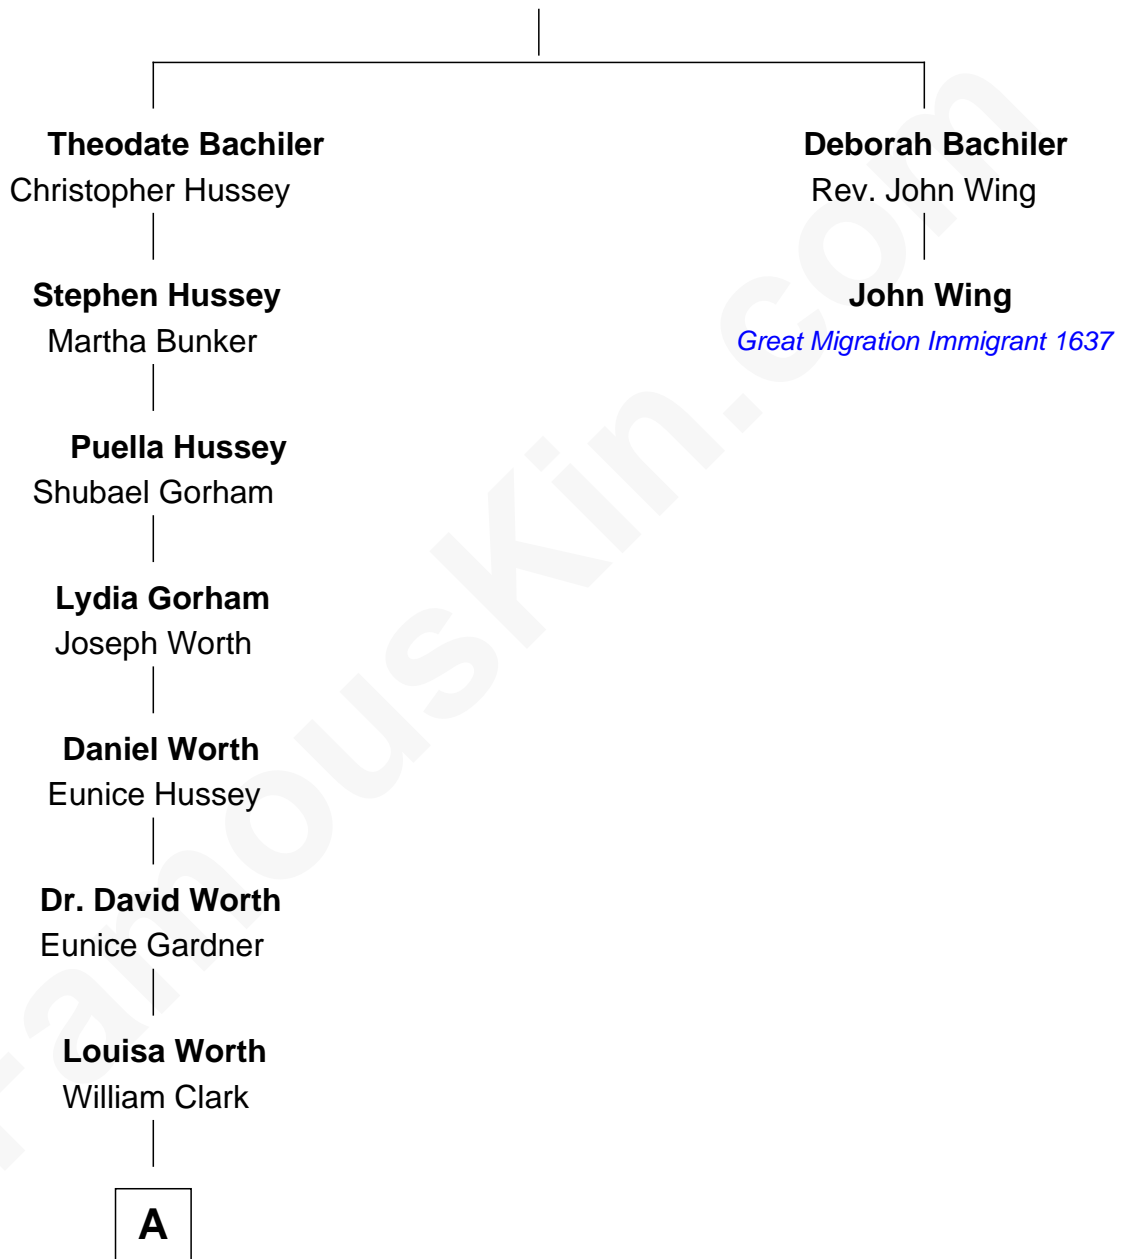

FamousKin.com Relationship Chart of

Chase A. Clark

18th Governor of Idaho

1st cousin 7 times removed of

John Wing

(c1613 - 1699) Great Migration Immigrant 1637

Stephen Bachiler

A

—
Joseph Addison Clark

Eunice Hadley

—
Chase A. Clark

18th Governor of Idaho

FamousKin.com