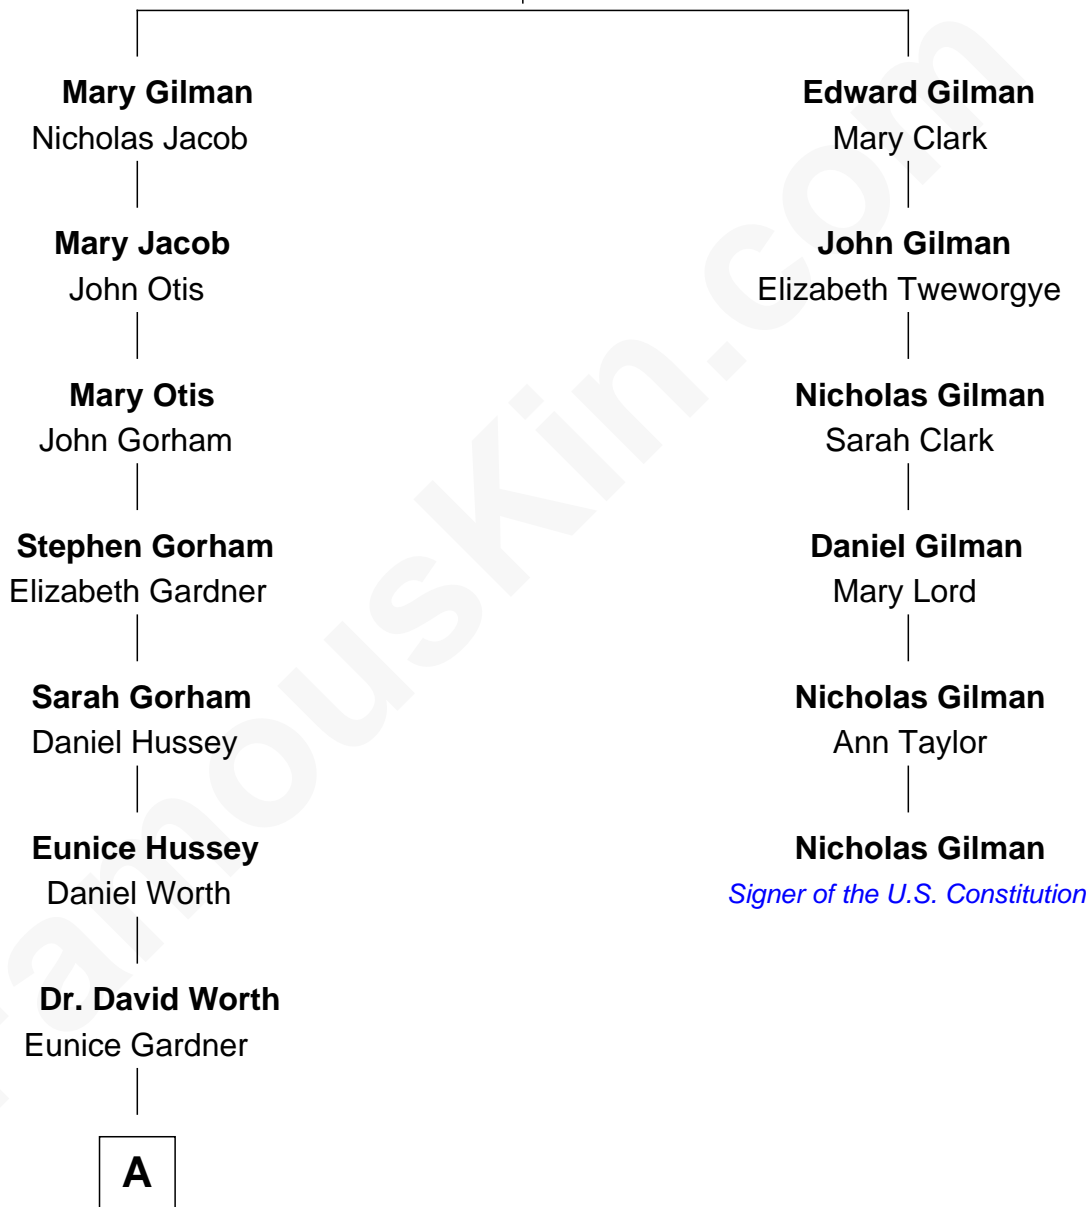

FamousKin.com Relationship Chart of

Chase A. Clark

18th Governor of Idaho

5th cousin 4 times removed of

Nicholas Gilman

Signer of the U.S. Constitution

Edward Gilman

A

—
Louisa Worth

William Clark

—
Joseph Addison Clark

Eunice Hadley

—
Chase A. Clark

18th Governor of Idaho

FamousKin.com