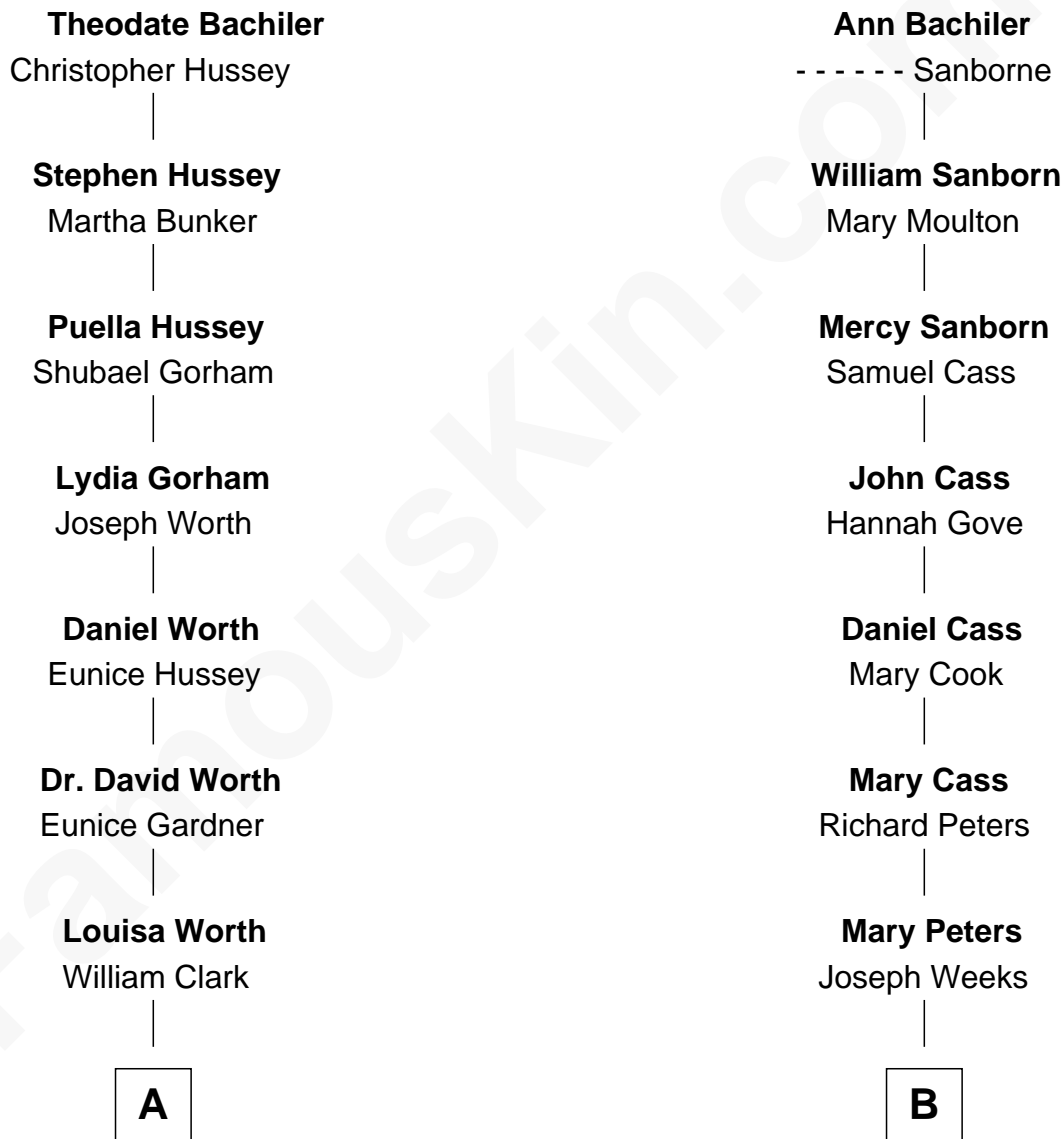

# FamousKin.com Relationship Chart of

**Chase A. Clark**

*18th Governor of Idaho*

8th cousin 3 times removed of

**Charlie Munger**

*Vice-Chairman of Berkshire Hathaway*

**Stephen Bachiler**

-----

**A**

**Joseph Addison Clark**

Eunice Hadley

**Chase A. Clark**

*18th Governor of Idaho*

**B**

**Mahala Weeks**

Ebenezer Wright Babcock