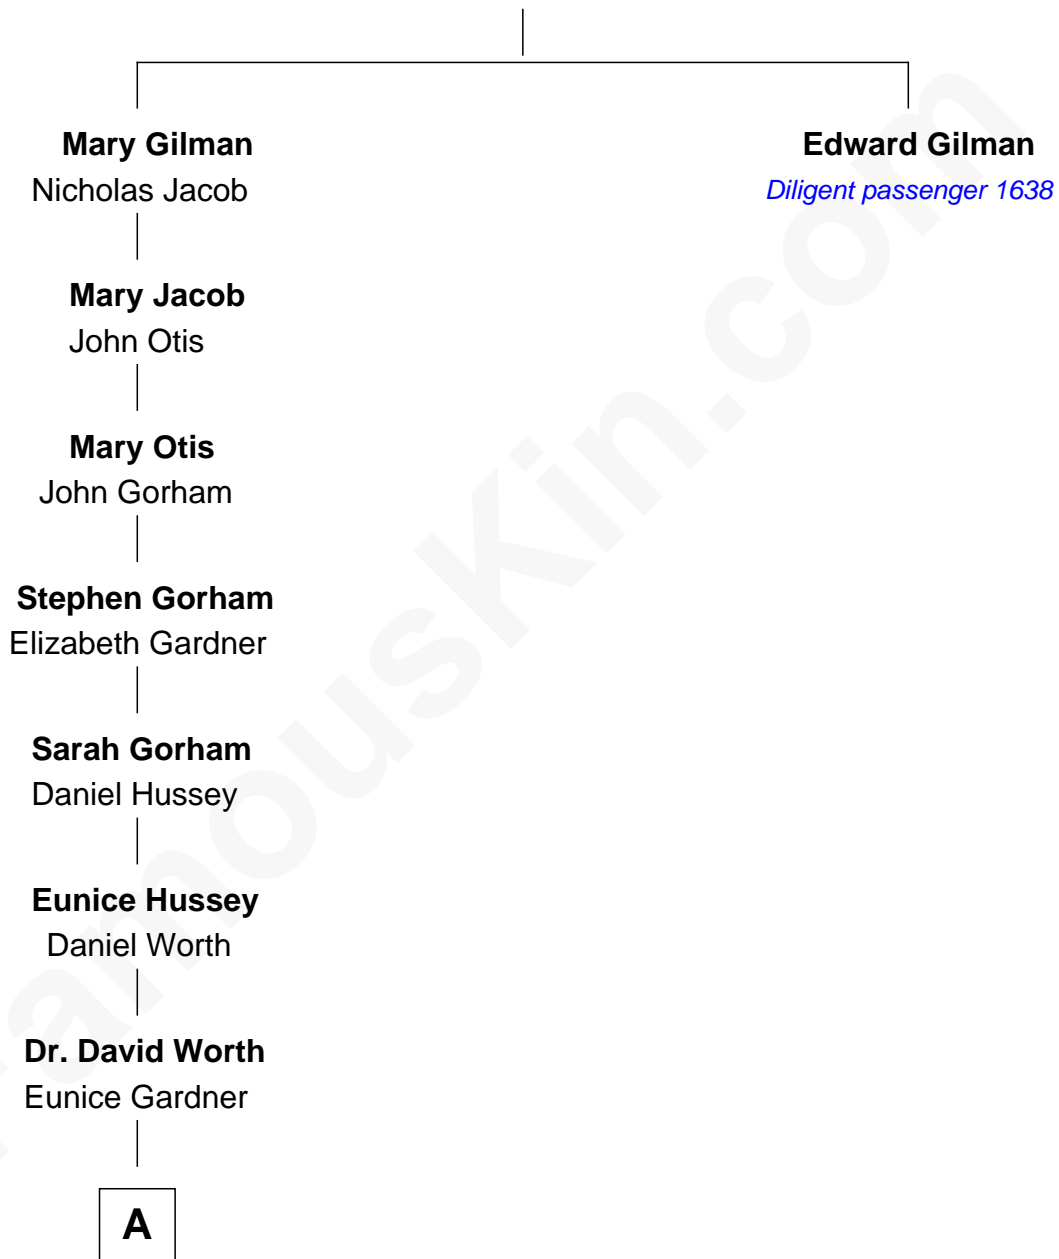

FamousKin.com Relationship Chart of

Chase A. Clark

18th Governor of Idaho

7th great-grandnephew of

Edward Gilman

(c1587 - c1653) Diligent passenger 1638

Edward Gilman

A

—
Louisa Worth

William Clark

—
Joseph Addison Clark

Eunice Hadley

—
Chase A. Clark

18th Governor of Idaho

FamousKin.com