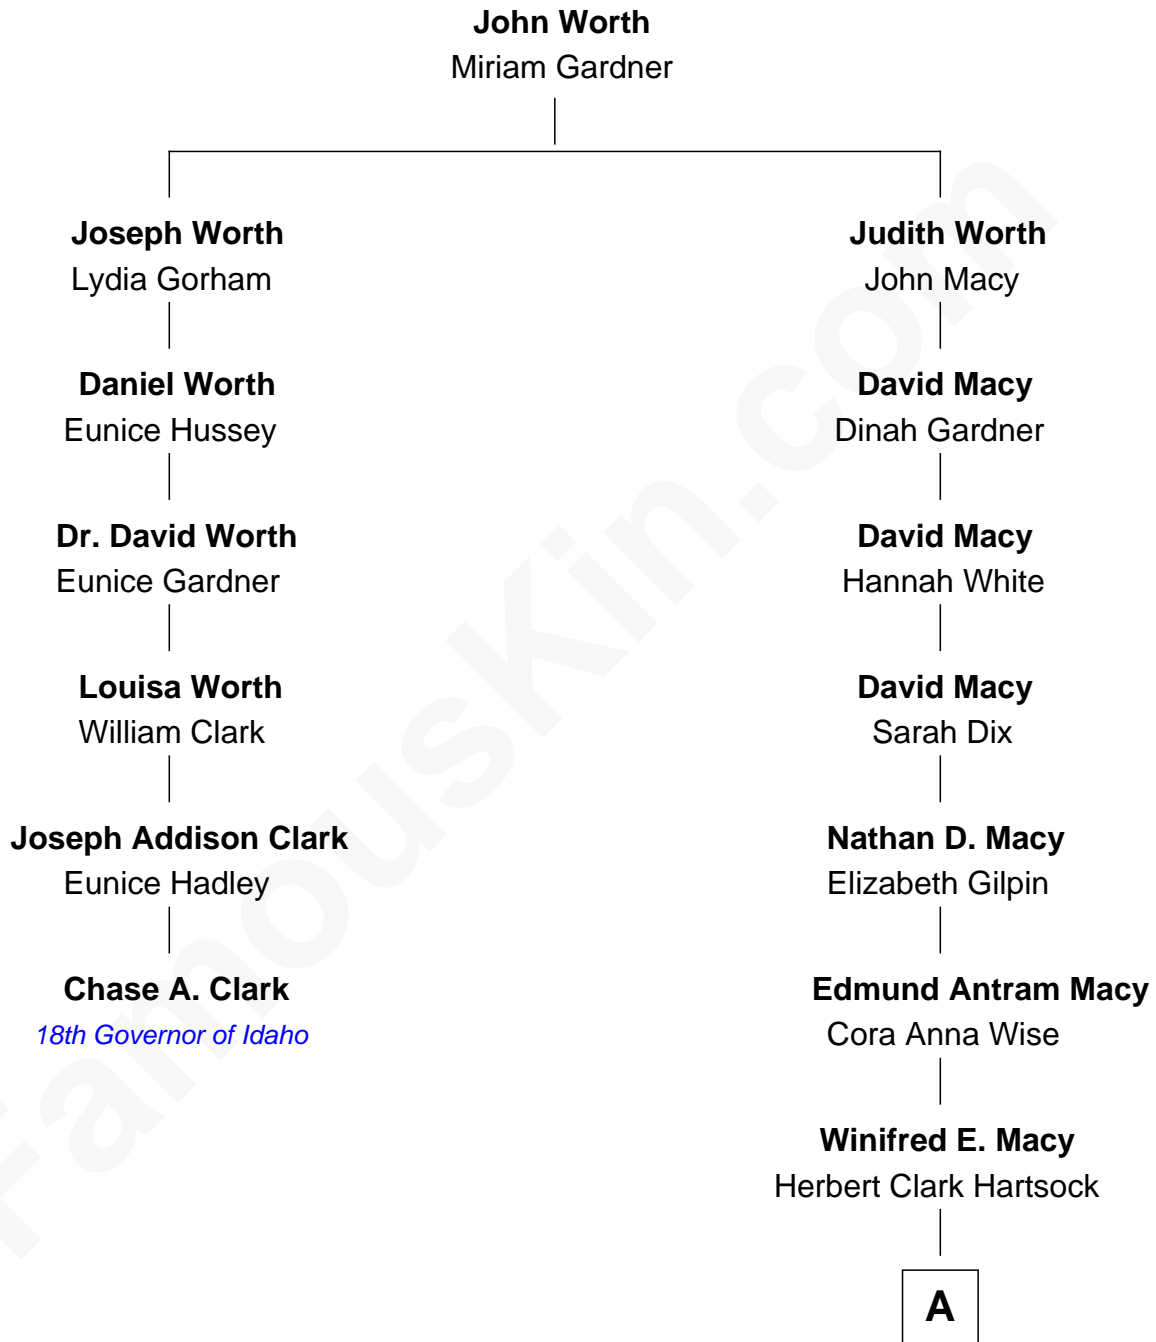

FamousKin.com Relationship Chart of

Chase A. Clark

18th Governor of Idaho

5th cousin 4 times removed of

Ethan Hawke

Actor, Director, Screenwriter, Novelist

A

—
Betty Virginia Hartsock

Frank Taylor Hawke

—
James Steven Hawke

Leslie Carole Green

—
Ethan Hawke

Movie Actor

FamousKin.com