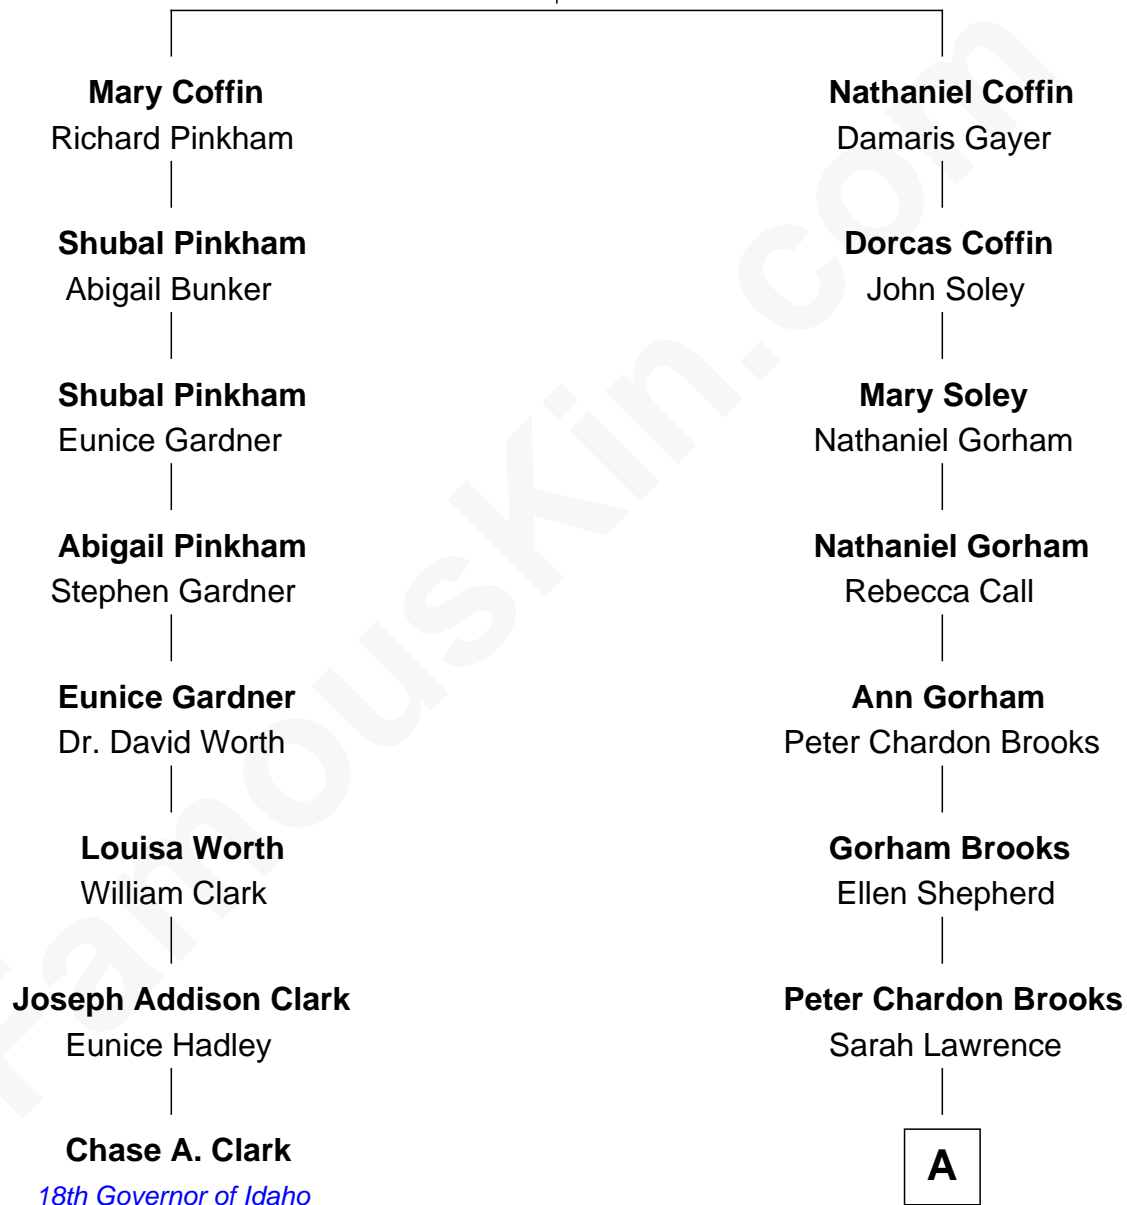

# FamousKin.com Relationship Chart of

**Chase A. Clark**

*18th Governor of Idaho*

7th cousin 1 time removed of

**Leverett Saltonstall**

*55th Governor of Massachusetts*

**James Coffin**  
Mary Severance

**A**

**Eleanor Brooks**

Richard Middlecott Saltonstall

**Leverett Saltonstall**

*55th Governor of Massachusetts*

FamousKin.com