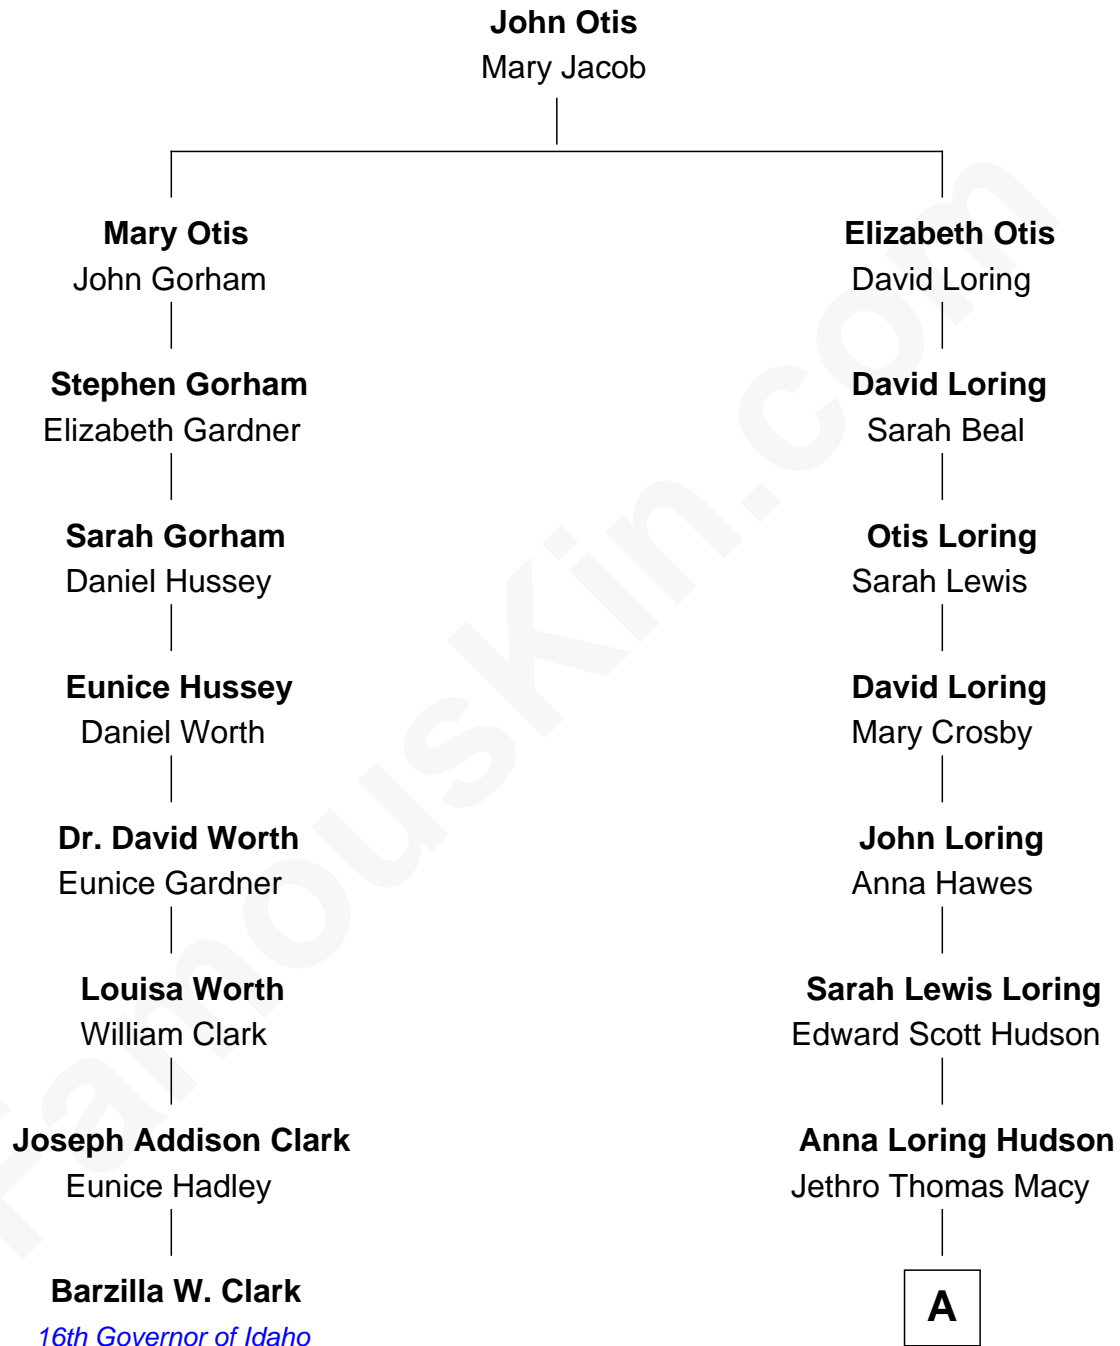

FamousKin.com Relationship Chart of

Barzilla W. Clark

16th Governor of Idaho

7th cousin 4 times removed of

Matt Bomer

TV and Movie Actor

A

Edward Burton Macy

Bessie Lou Hocker

Ishmael Wilford Macy

Fanny Elizabeth Heller

Martha Alice Macy

Victor Bruce Staton

Elizabeth Macy Staton

John O'Neill Bomer

Matt Bomer