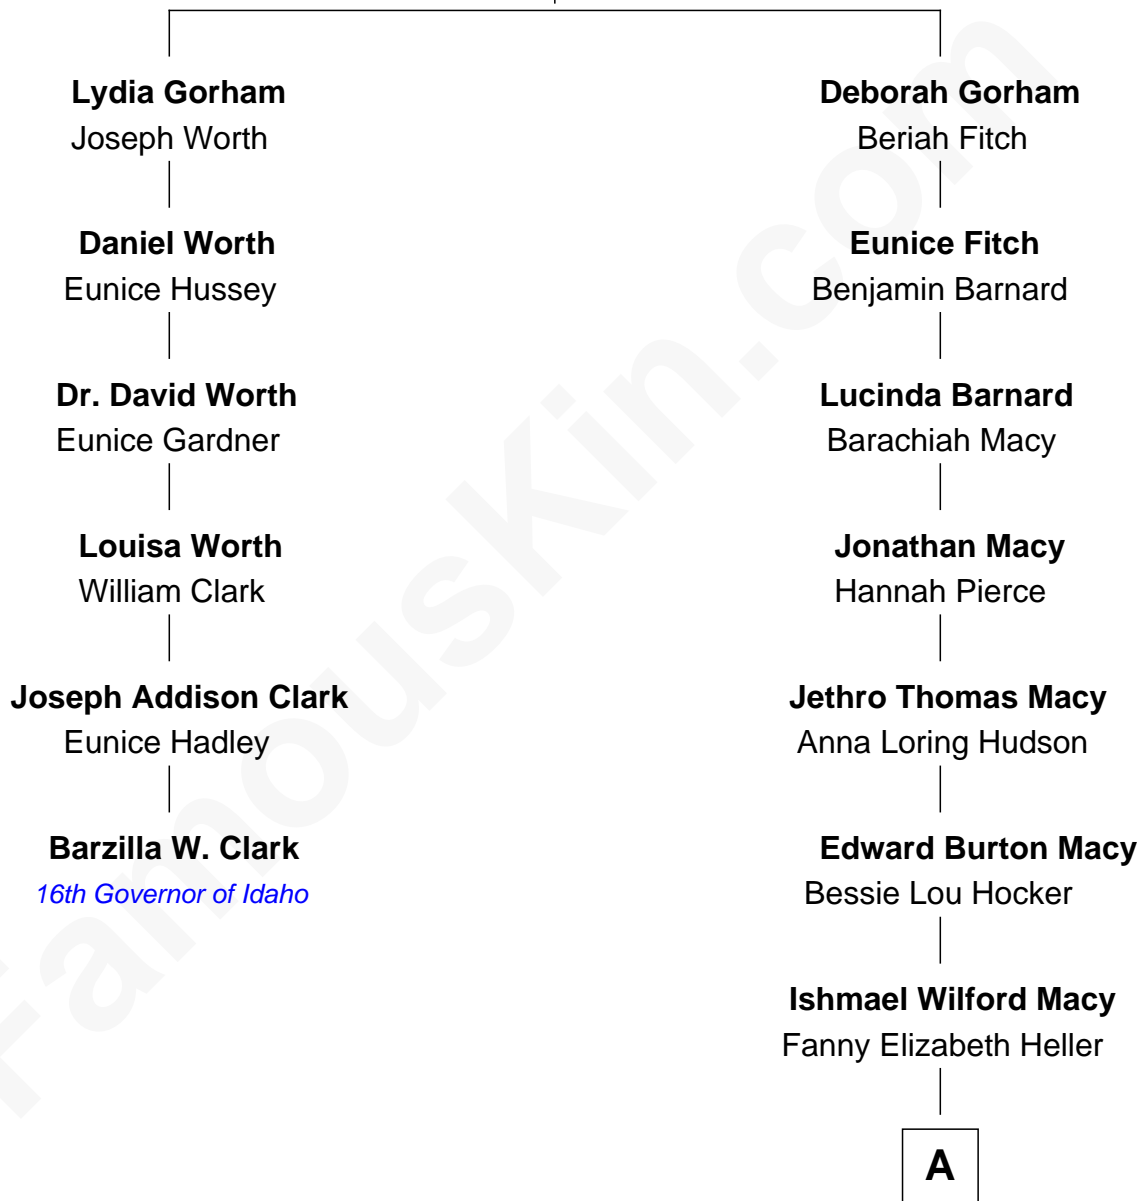

FamousKin.com Relationship Chart of

Barzilla W. Clark

16th Governor of Idaho

5th cousin 4 times removed of

Matt Bomer

TV and Movie Actor

Shubael Gorham

Puella Hussey

A

Martha Alice Macy
Victor Bruce Staton

Elizabeth Macy Staton
John O'Neill Bomer

Matt Bomer
TV and Movie Actor

FamousKin.com