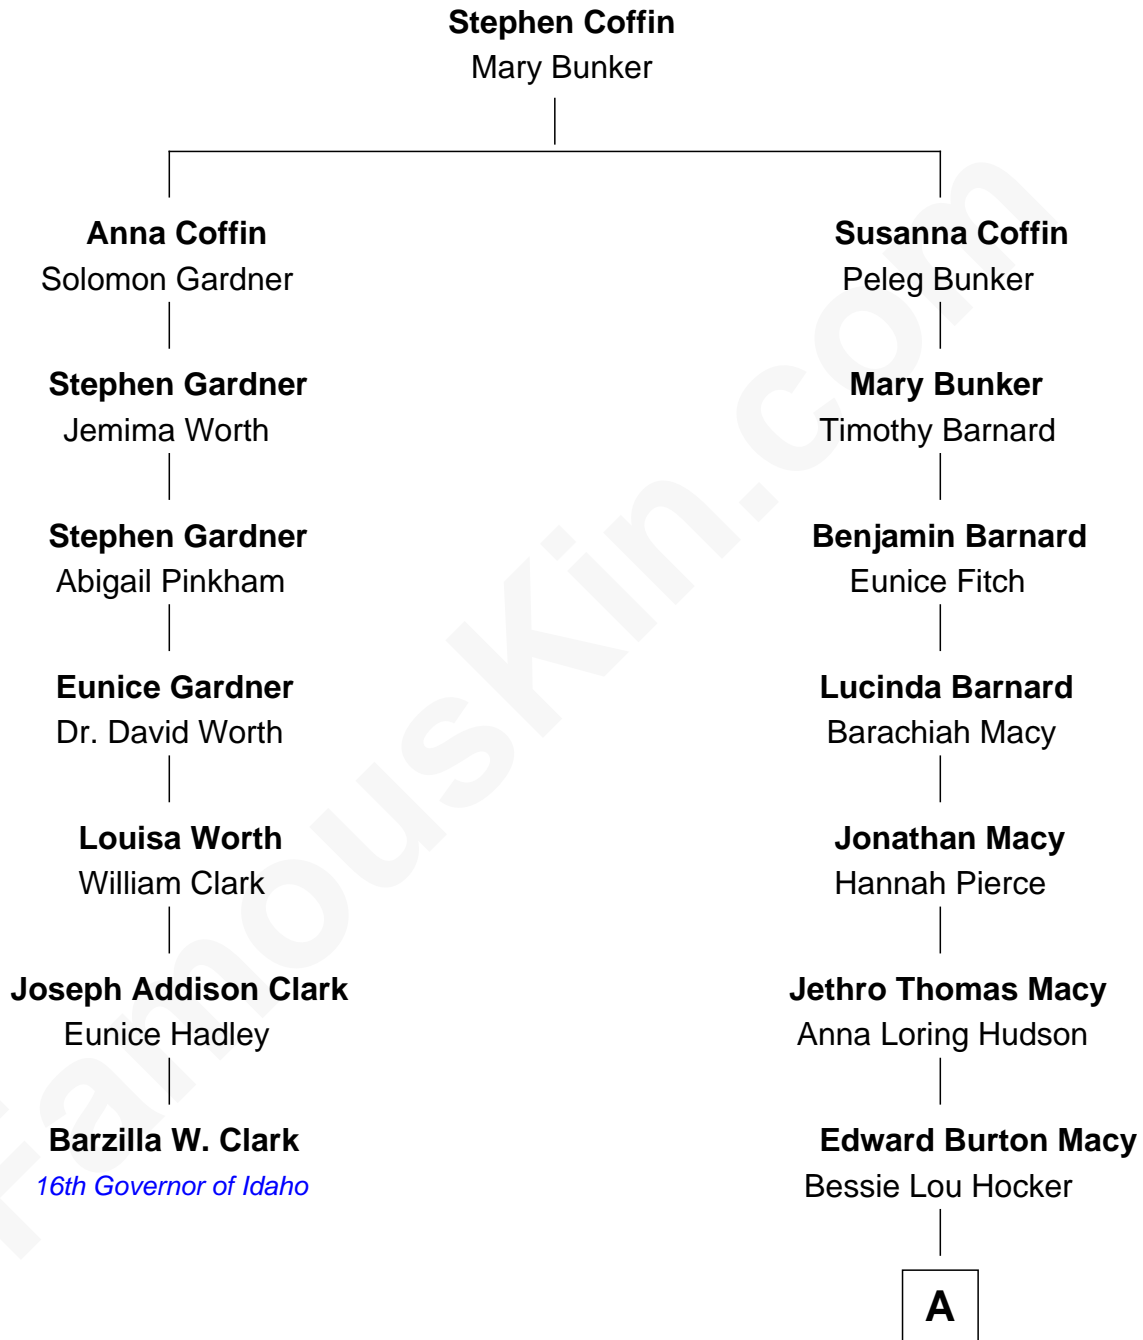

# FamousKin.com Relationship Chart of

**Barzilla W. Clark**

*16th Governor of Idaho*

6th cousin 4 times removed of

**Matt Bomer**

*TV and Movie Actor*

**A**

|  
**Ishmael Wilford Macy**  
Fanny Elizabeth Heller

|  
**Martha Alice Macy**  
Victor Bruce Staton

|  
**Elizabeth Macy Staton**  
John O'Neill Bomer

|  
**Matt Bomer**  
*TV and Movie Actor*