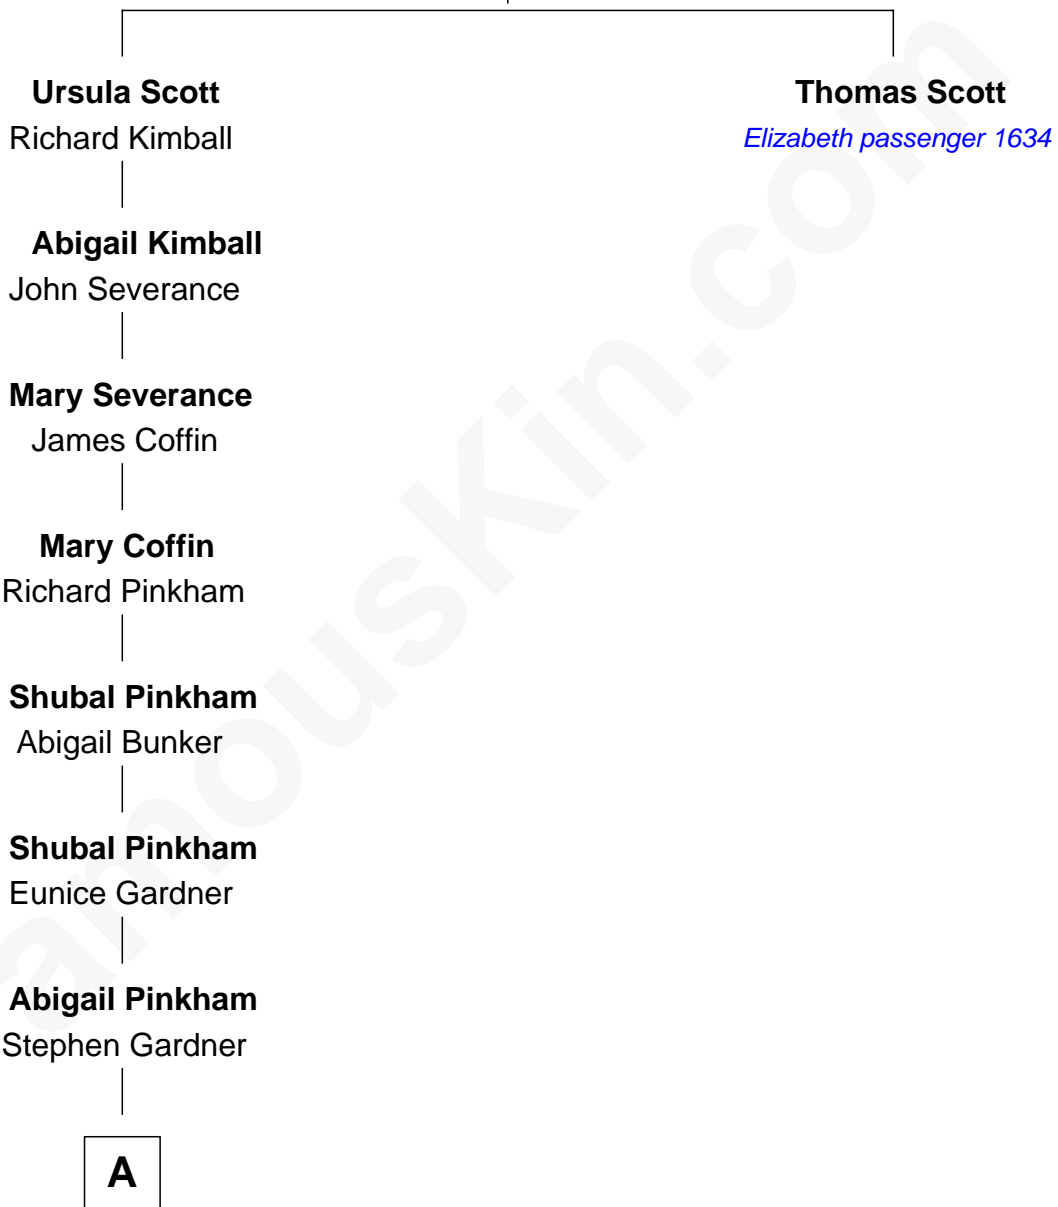

# FamousKin.com Relationship Chart of

**Barzilla W. Clark**

16th Governor of Idaho

8th great-grandnephew of

**Thomas Scott**

(c1594/5 - 1653/4) Elizabeth passenger 1634

**Henry Scott**  
Martha Whatlock

**A**

—  
**Eunice Gardner**

Dr. David Worth

—  
**Louisa Worth**

William Clark

—  
**Joseph Addison Clark**

Eunice Hadley

—  
**Barzilla W. Clark**

*16th Governor of Idaho*