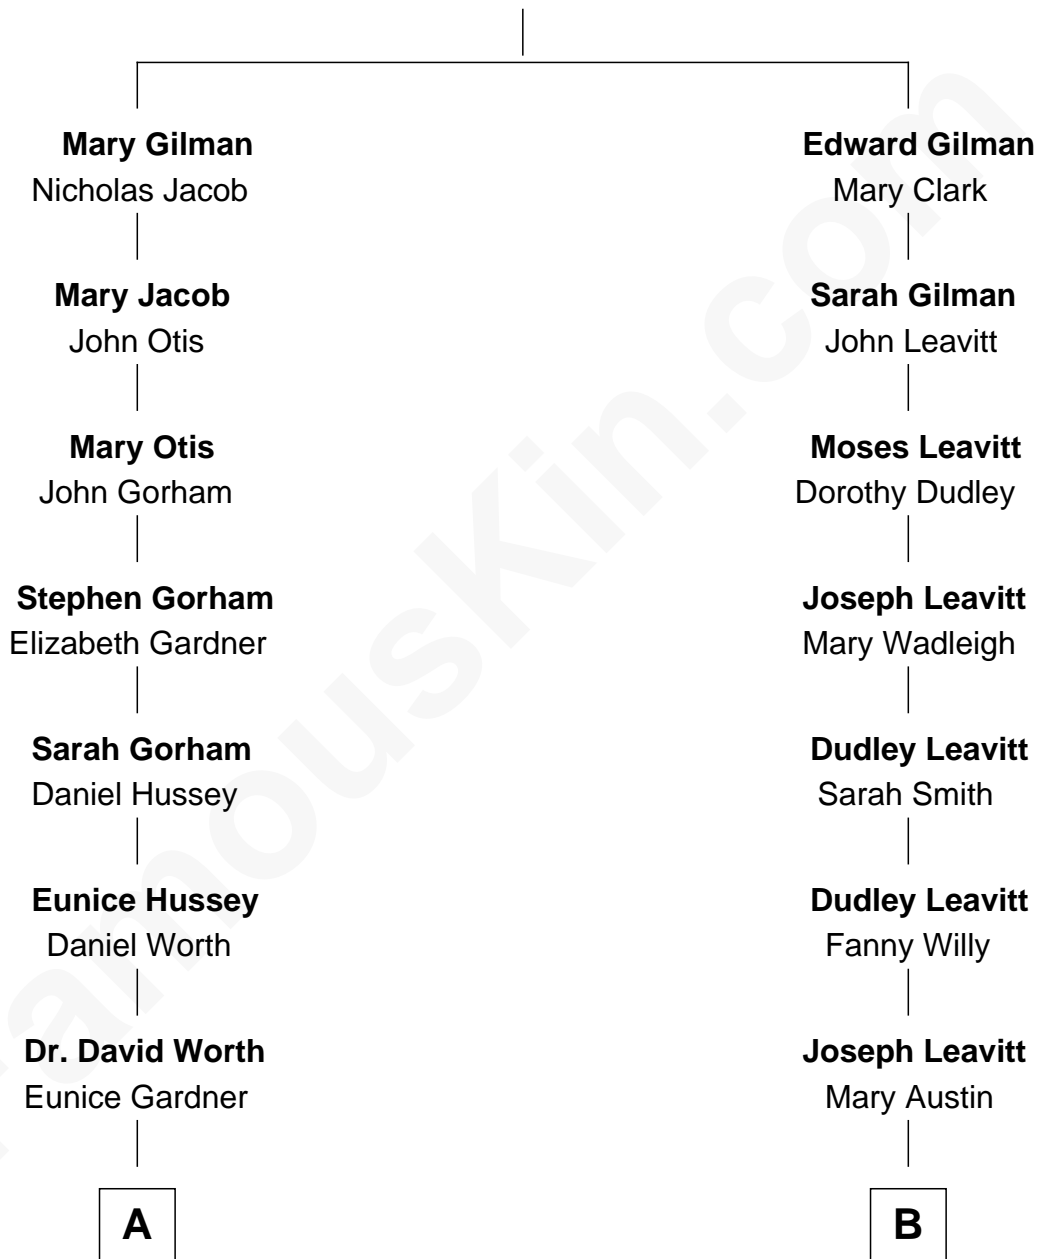

FamousKin.com Relationship Chart of

Barzilla W. Clark

16th Governor of Idaho

9th cousin 3 times removed of

Ben Jealous

President and CEO of NAACP

Edward Gilman

A

Louisa Worth
William Clark

Joseph Addison Clark
Eunice Hadley

Barzilla W. Clark
16th Governor of Idaho

B

Susan A. Leavitt
Milton Youngman

Lucy J. Youngman
Leonard Wood Smith

Joseph Cummings Smith
Ethel Maude Locke

Annette Smith
Dr. Sargent Jealous

Frederick Smith Jealous
Ann Frederica Todd

Ben Jealous
President and CEO of NAACP