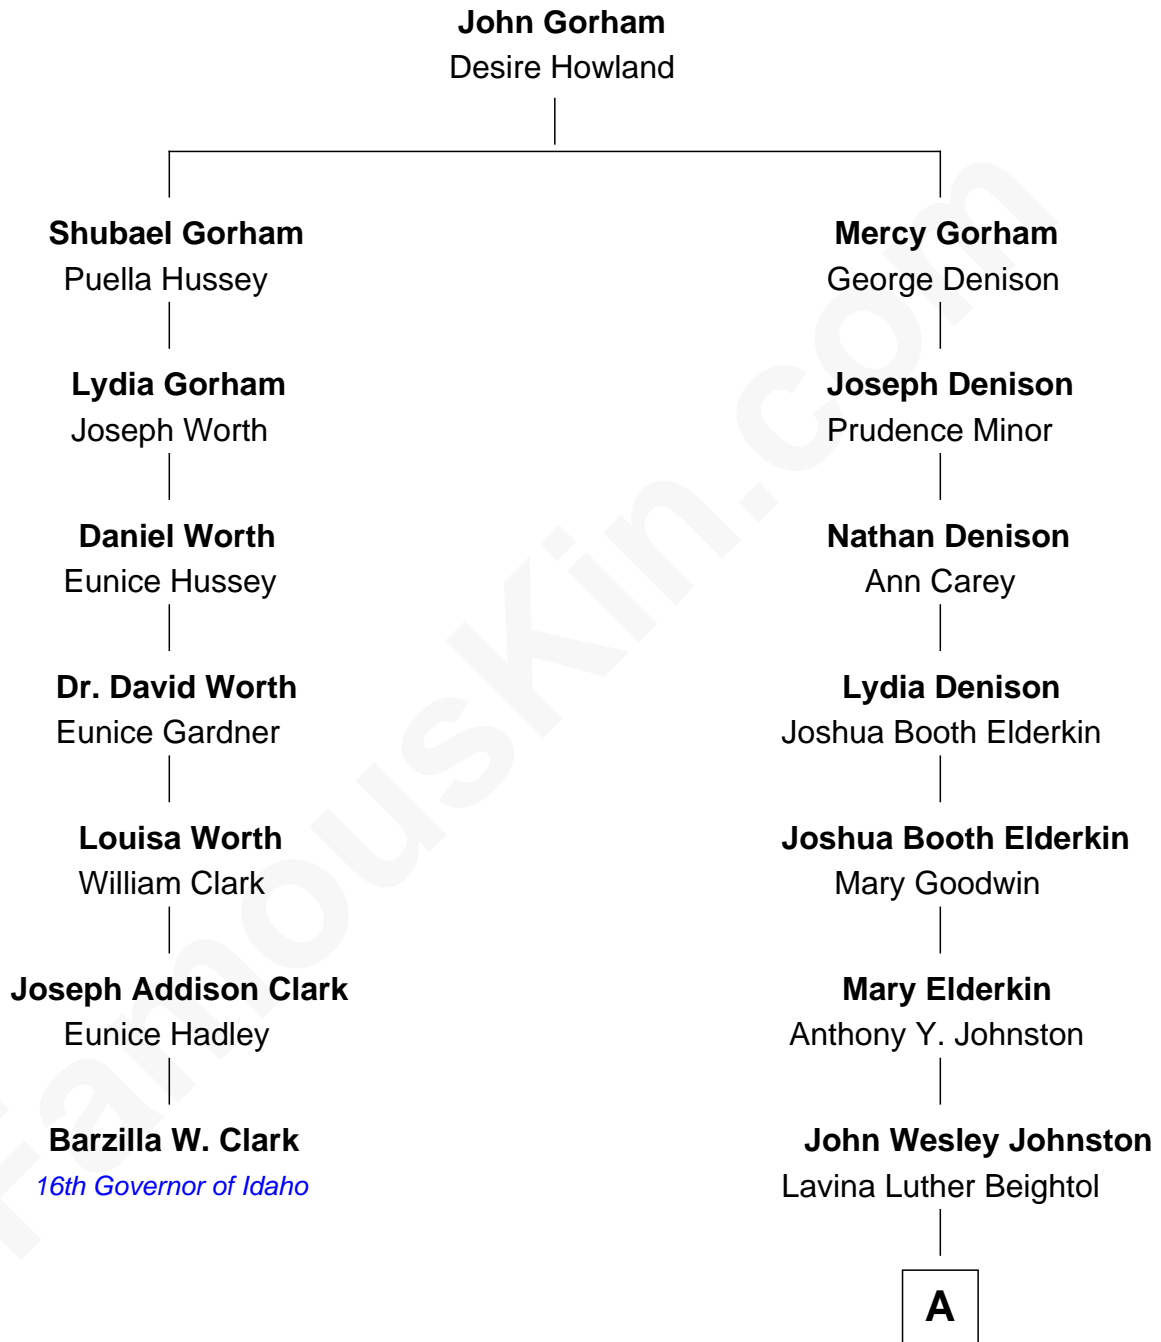

FamousKin.com Relationship Chart of

Barzilla W. Clark

16th Governor of Idaho

6th cousin 4 times removed of

Dr. Peggy Whitson

NASA and Axiom Space Astronaut

A

—
Charles Wesley Johnston

Mabel Anna Garland

—
Wanda Pauline Johnston

Christien O. Walters

—
Beth Avalee Walters

Earl Keith Whitson

—
Dr. Peggy Whitson

NASA and Axiom Space Astronaut