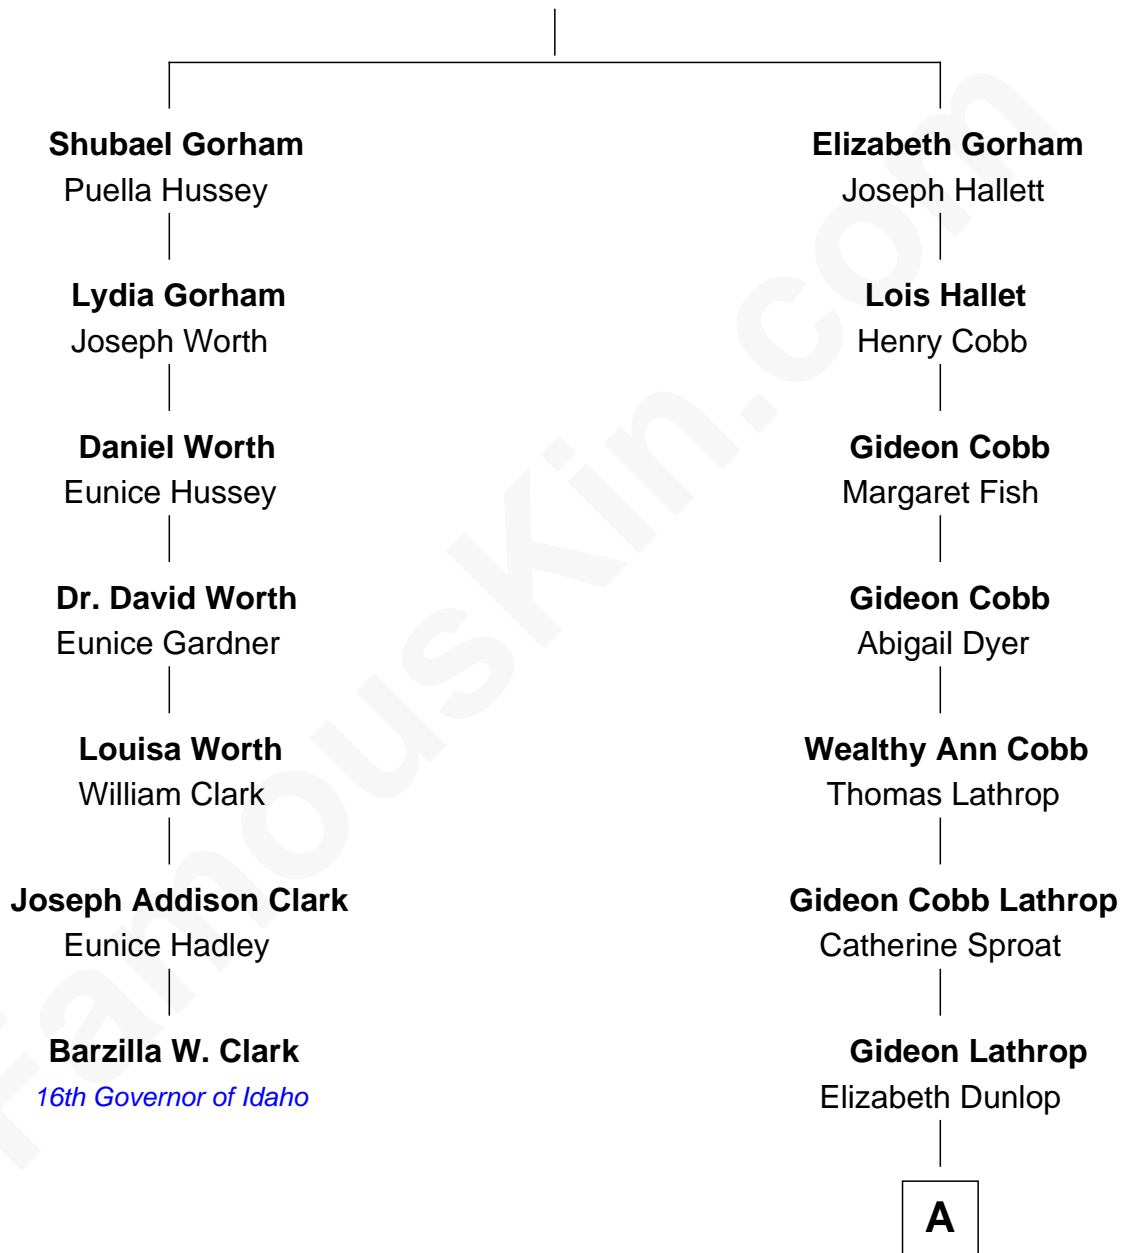

# FamousKin.com Relationship Chart of

**Barzilla W. Clark**

*16th Governor of Idaho*

6th cousin 4 times removed of

**Ann B. Davis**

*TV Actress*

**John Gorham**  
Desire Howland

**A**

**Helen Elizabeth Lathrop**

Francis H. Stott

**Arthur Curtiss Stott**

Harriet E. Evans

**Marguerite Stott**

Cassius Miles Davis

**Ann B. Davis**

*TV Actress*