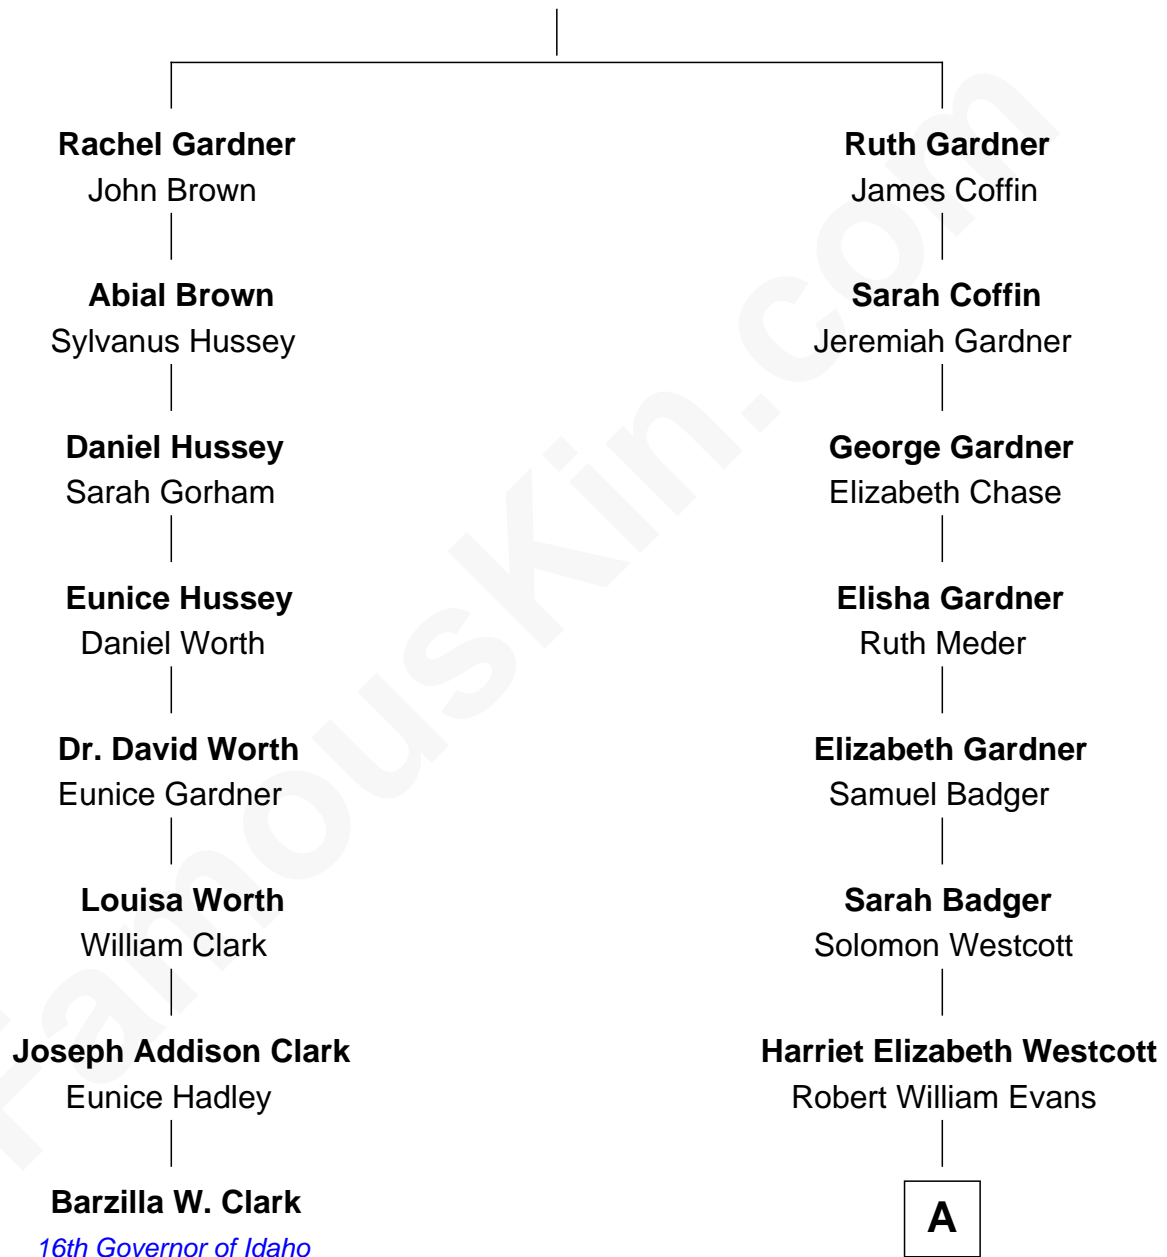

## Relationship Chart of

**Barzilla W. Clark**

*16th Governor of Idaho*

7th cousin 2 times removed of

**Ann B. Davis**

*TV Actress*

**John Gardner**  
Priscilla Grafton

**A**

**Harriet E. Evans**  
Arthur Curtiss Stott

**Marguerite Stott**  
Cassius Miles Davis

**Ann B. Davis**  
*TV Actress*

FamousKin.com