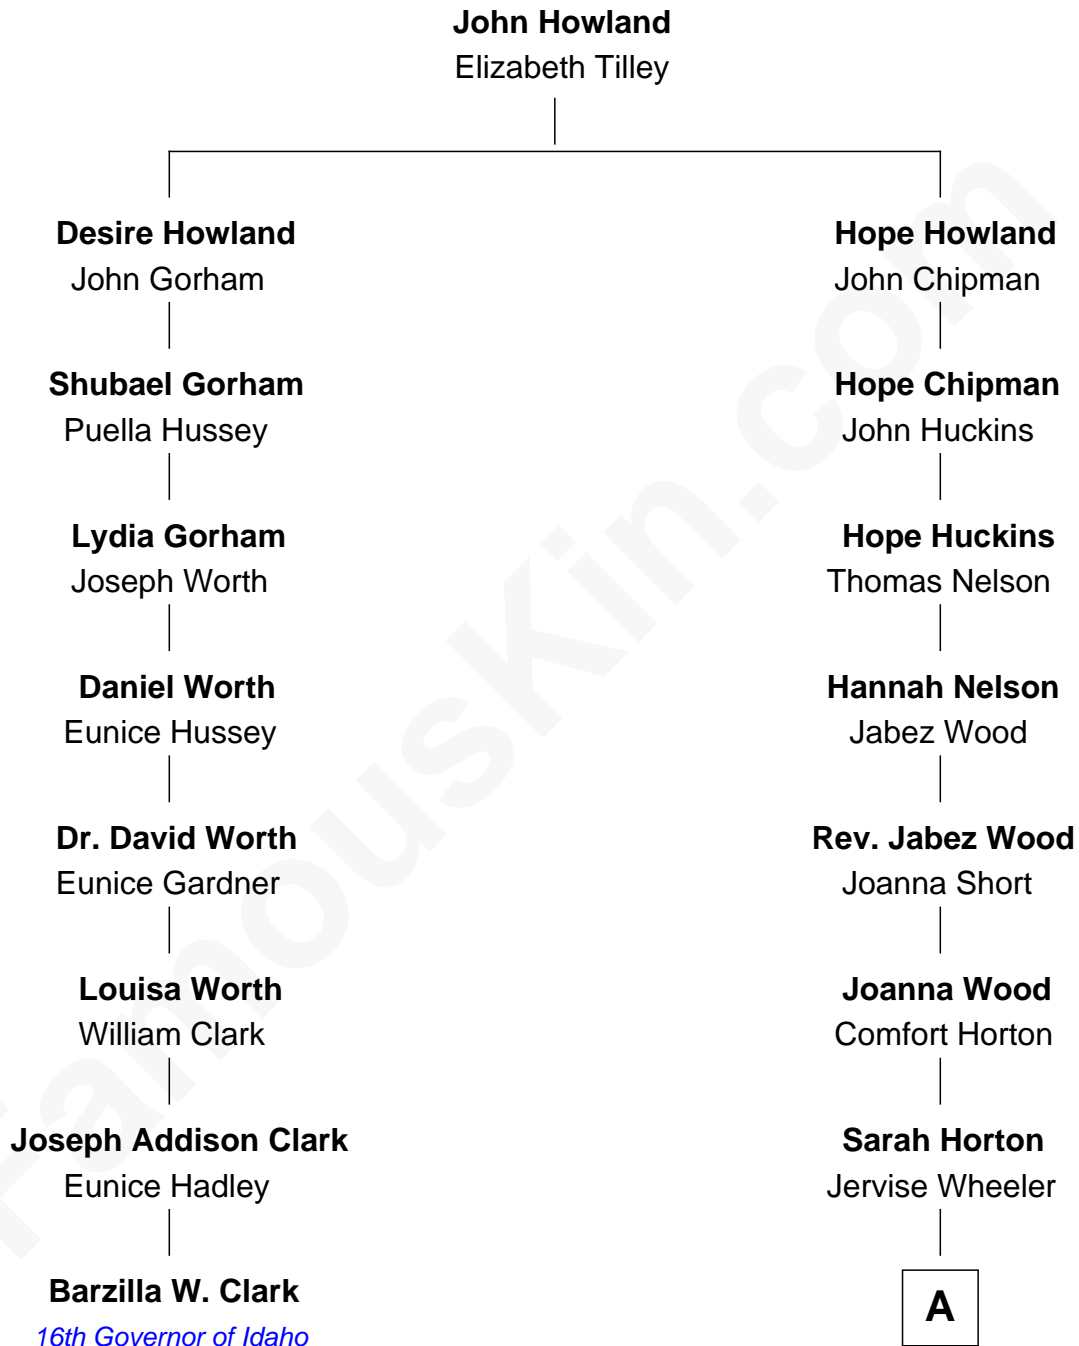

FamousKin.com Relationship Chart of

Barzilla W. Clark

16th Governor of Idaho

7th cousin 6 times removed of

Nat Faxon

Actor, Comedian, Director and Screenwriter

A

Betsey S. Wheeler

Levi Pierce

Warren S. Pierce

Eliza M. Sturdy

Alleda B. Pierce

Herbert Ira Conant

Marie Bassett Conant

Dr. Nathaniel Wales Faxon

William Otis Faxon