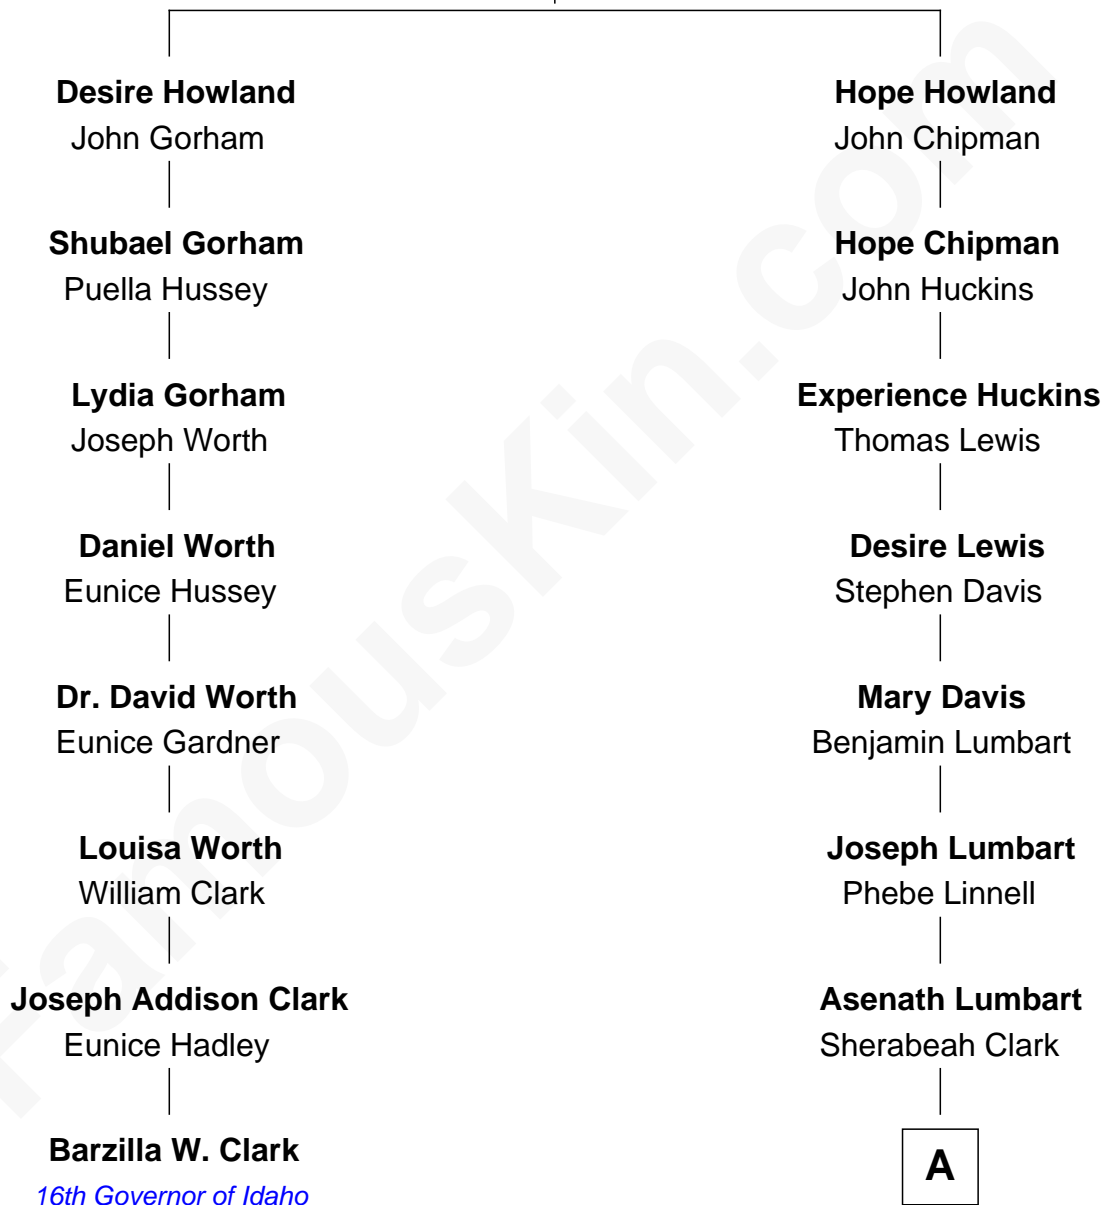

FamousKin.com

Relationship Chart of

Barzilla W. Clark

16th Governor of Idaho

7th cousin 6 times removed of

Chord Overstreet

Musician, TV and Movie Actor

John Howland

Elizabeth Tilley

A

M. Aurelius Clark

Mahala Blake

John Clark

Mary Glidden

William H. Clark

Lucretia Ann Gill