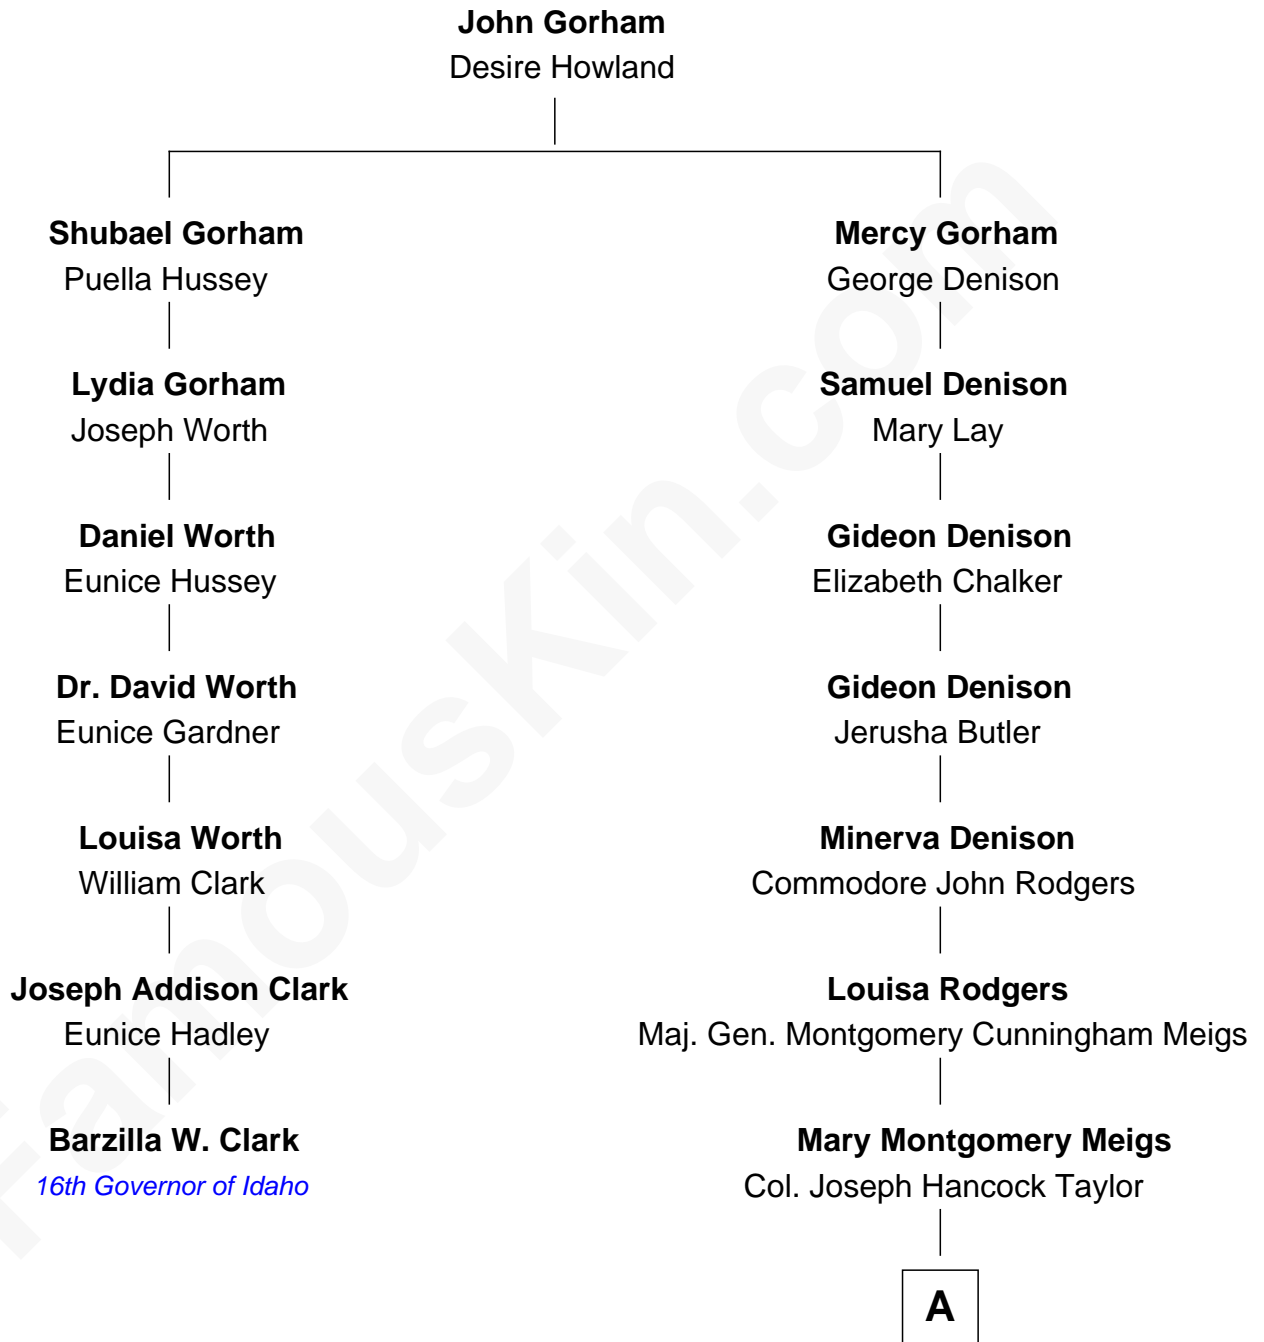

FamousKin.com Relationship Chart of

Barzilla W. Clark

16th Governor of Idaho

6th cousin 4 times removed of

Parker Stevenson

TV and Movie Actor

A

—
Evelyn Taylor

Eli Kirk Price

—
Philip Price

Sarah Meade Harrison

—
Sarah Meade Price

Richard Stevenson Parker

—
Parker Stevenson

TV and Movie Actor

FamousKin.com