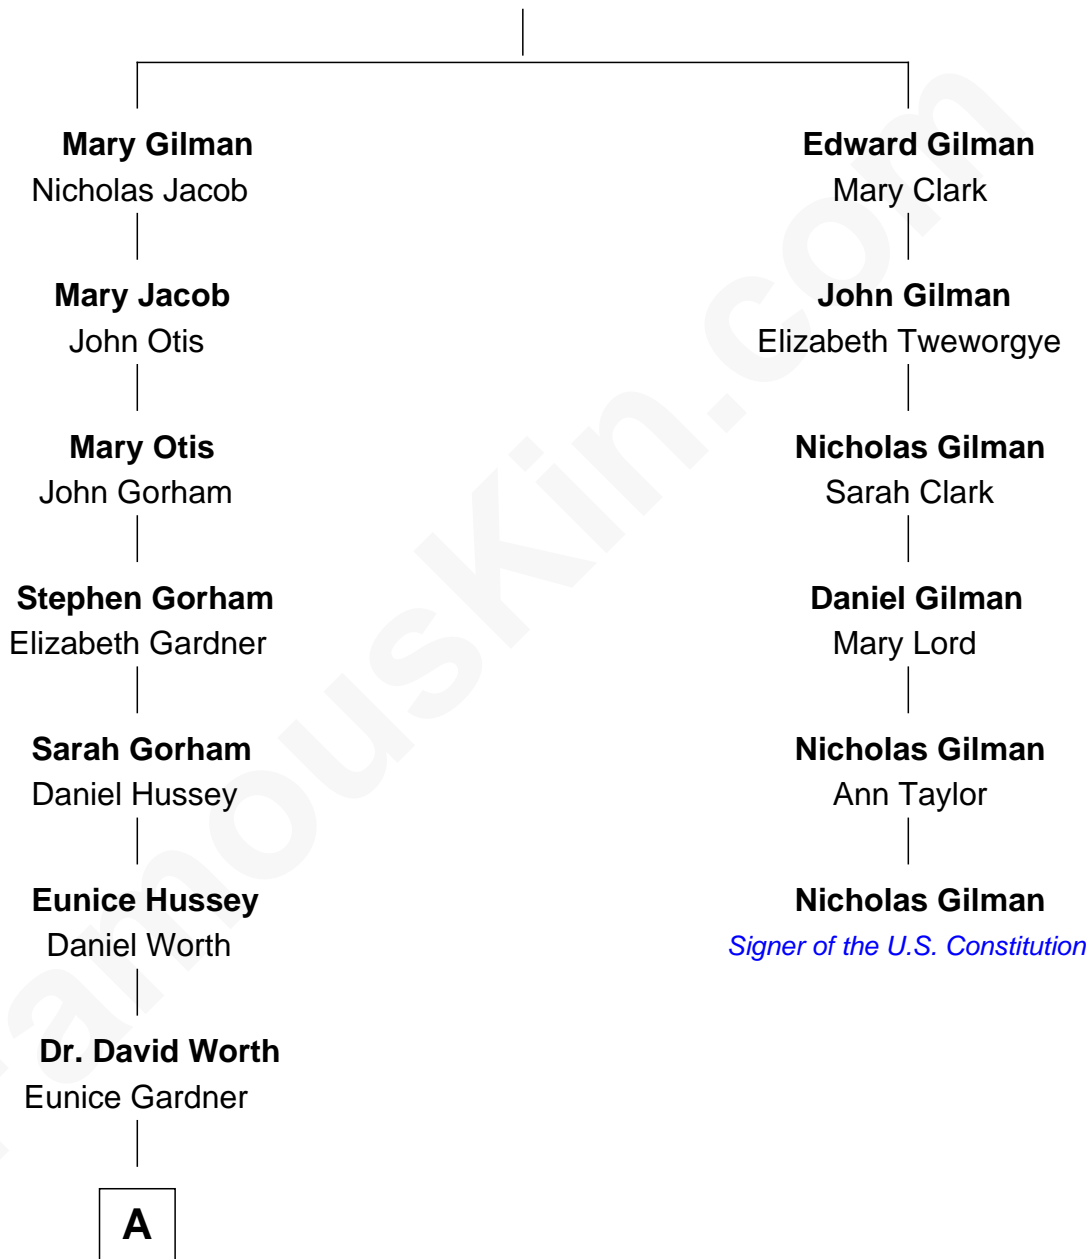

FamousKin.com Relationship Chart of

Barzilla W. Clark

16th Governor of Idaho

5th cousin 4 times removed of

Nicholas Gilman

Signer of the U.S. Constitution

Edward Gilman

A

—
Louisa Worth
William Clark

—
Joseph Addison Clark
Eunice Hadley

—
Barzilla W. Clark
16th Governor of Idaho

FamousKin.com