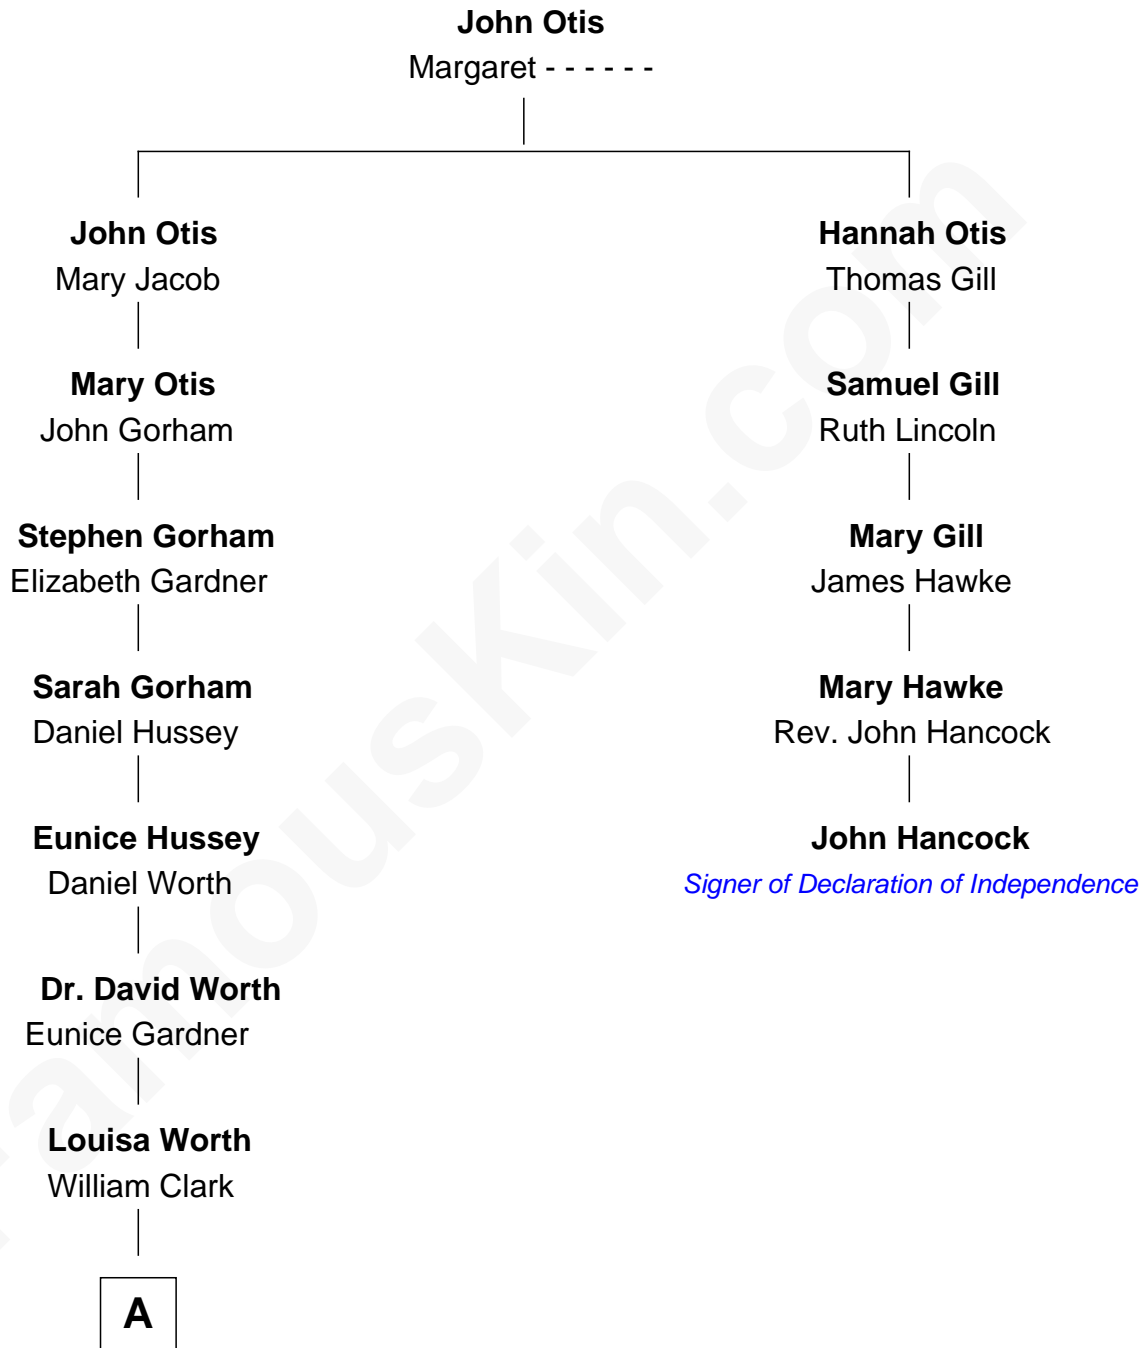

# FamousKin.com Relationship Chart of

**Barzilla W. Clark**

16th Governor of Idaho

4th cousin 4 times removed of

**John Hancock**

Signer of the Declaration of Independence

A

Joseph Addison Clark

Eunice Hadley

Barzilla W. Clark

*16th Governor of Idaho*

FamousKin.com