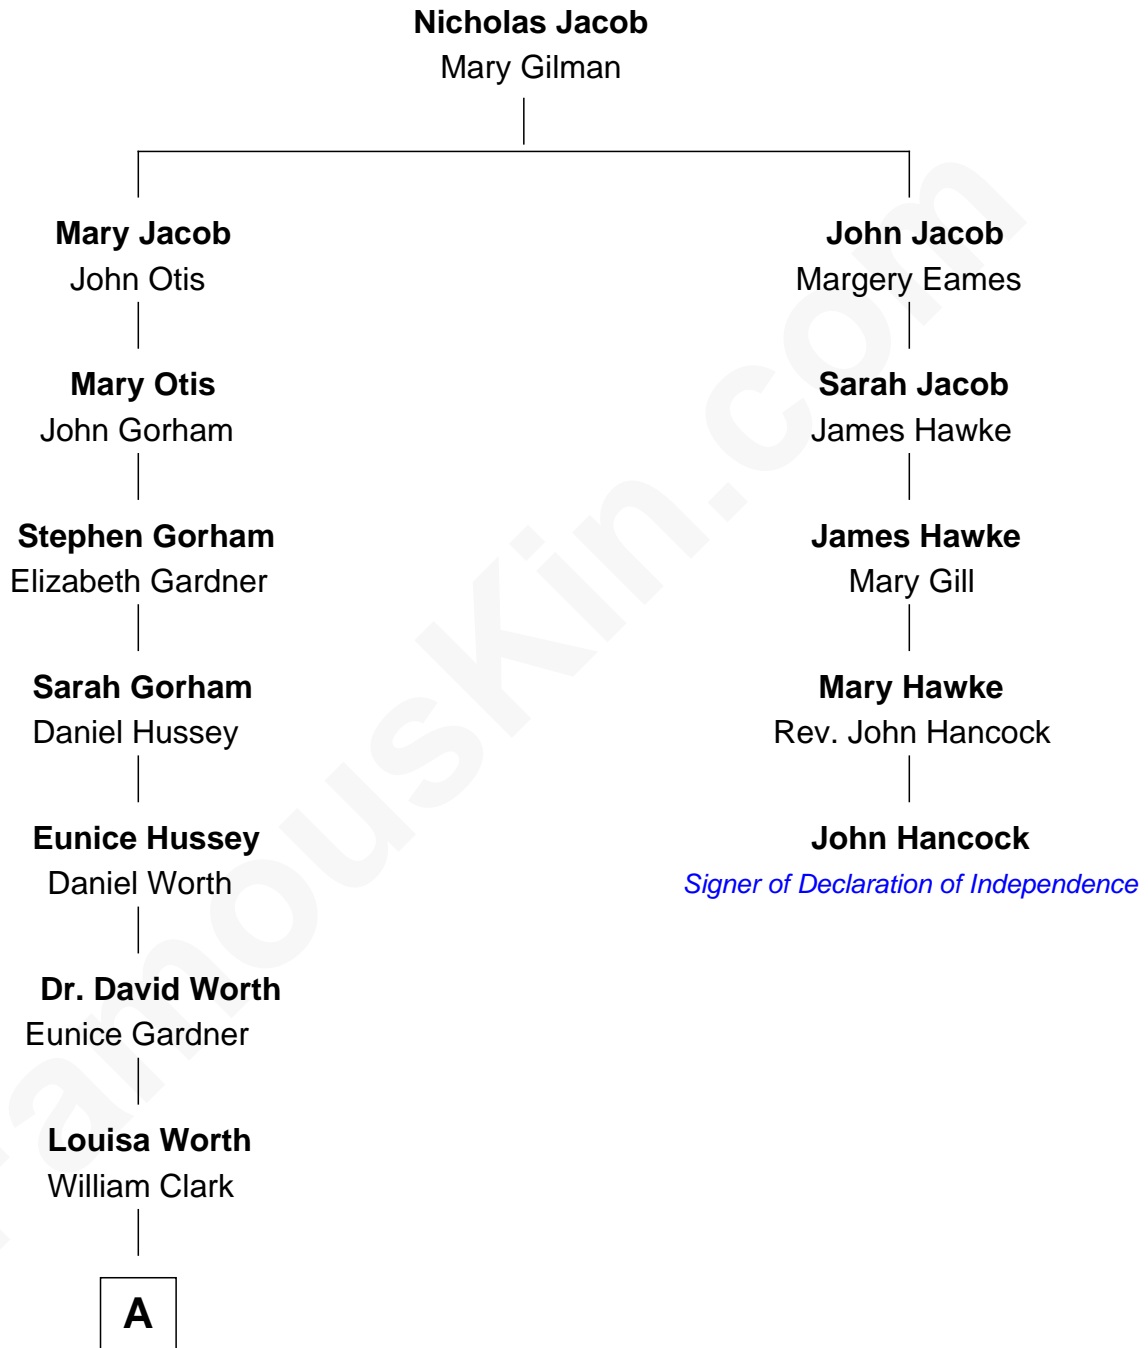

FamousKin.com Relationship Chart of

Barzilla W. Clark

16th Governor of Idaho

4th cousin 4 times removed of

John Hancock

Signer of the Declaration of Independence

A

Joseph Addison Clark

Eunice Hadley

Barzilla W. Clark

16th Governor of Idaho

FamousKin.com