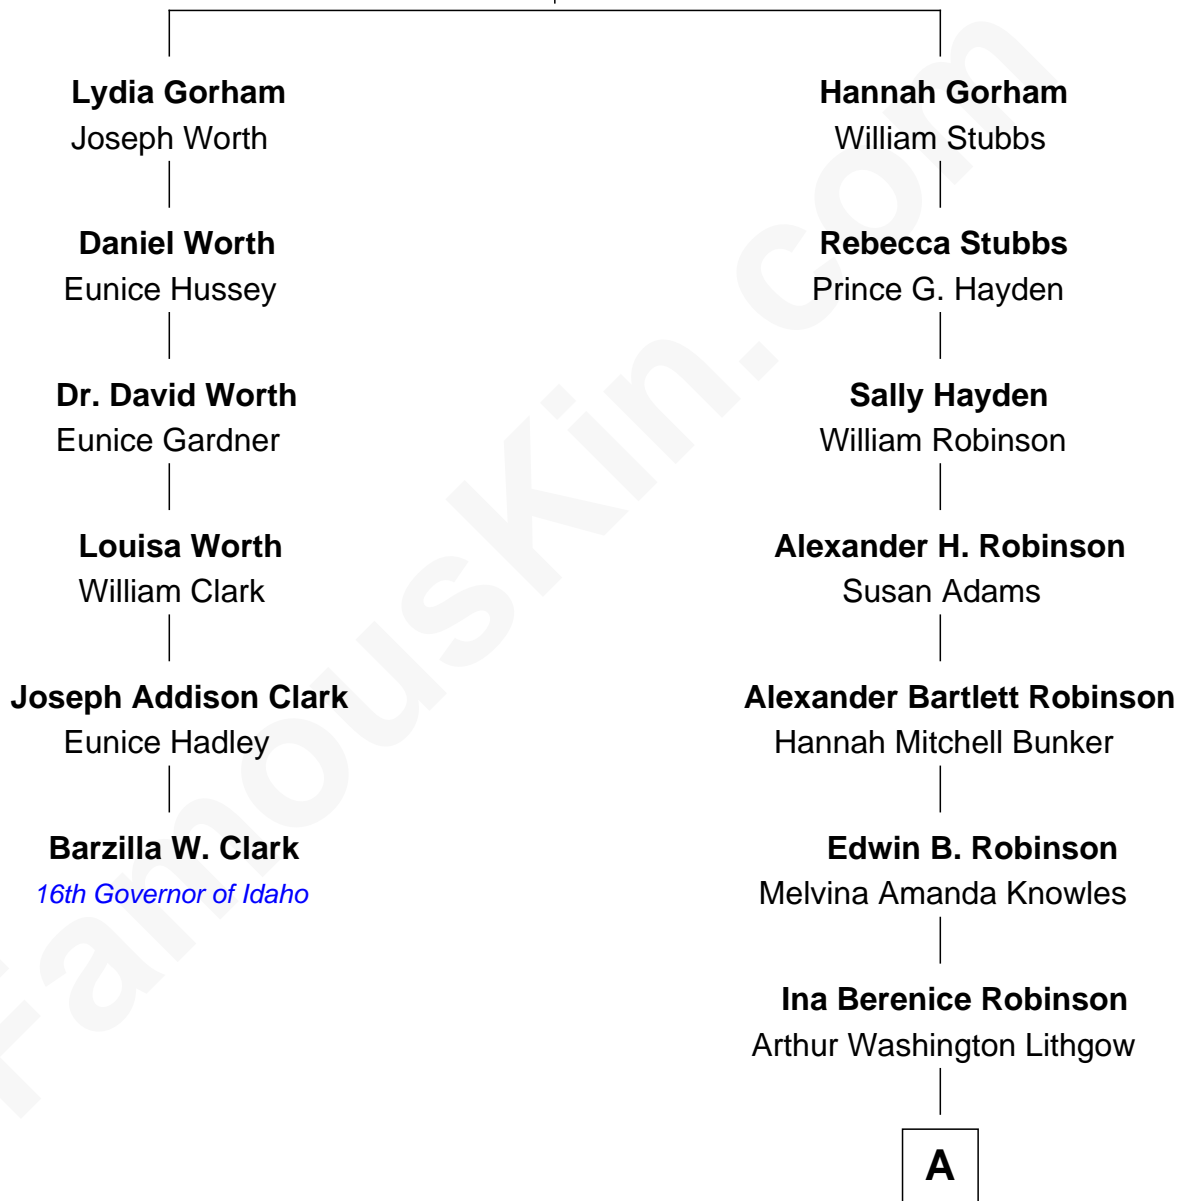

FamousKin.com Relationship Chart of

Barzilla W. Clark

16th Governor of Idaho

5th cousin 3 times removed of

John Lithgow

Stage, TV, and Movie Actor

Shubael Gorham

Puella Hussey

A

Arthur Washington Lithgow

Sarah Jane Price

John Lithgow

Stage, TV, and Movie Actor

FamousKin.com