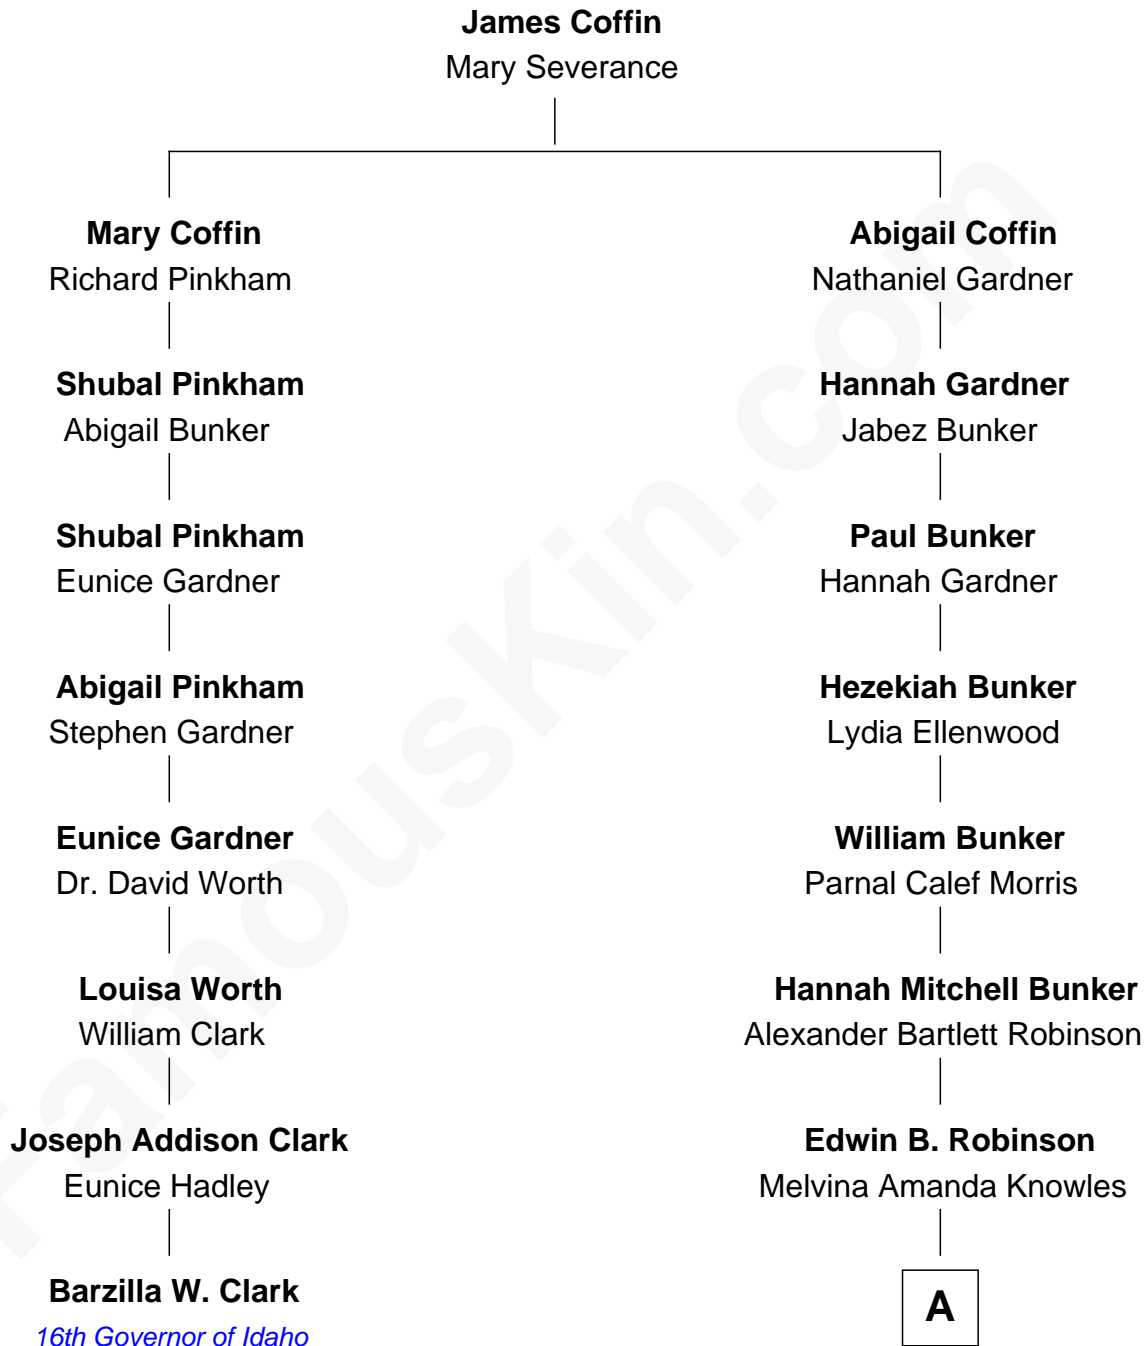

FamousKin.com Relationship Chart of

Barzilla W. Clark

16th Governor of Idaho

7th cousin 2 times removed of

John Lithgow

Stage, TV, and Movie Actor

A

|
Ina Berenice Robinson
Arthur Washington Lithgow

|
Arthur Washington Lithgow
Sarah Jane Price

|
John Lithgow
Stage, TV, and Movie Actor