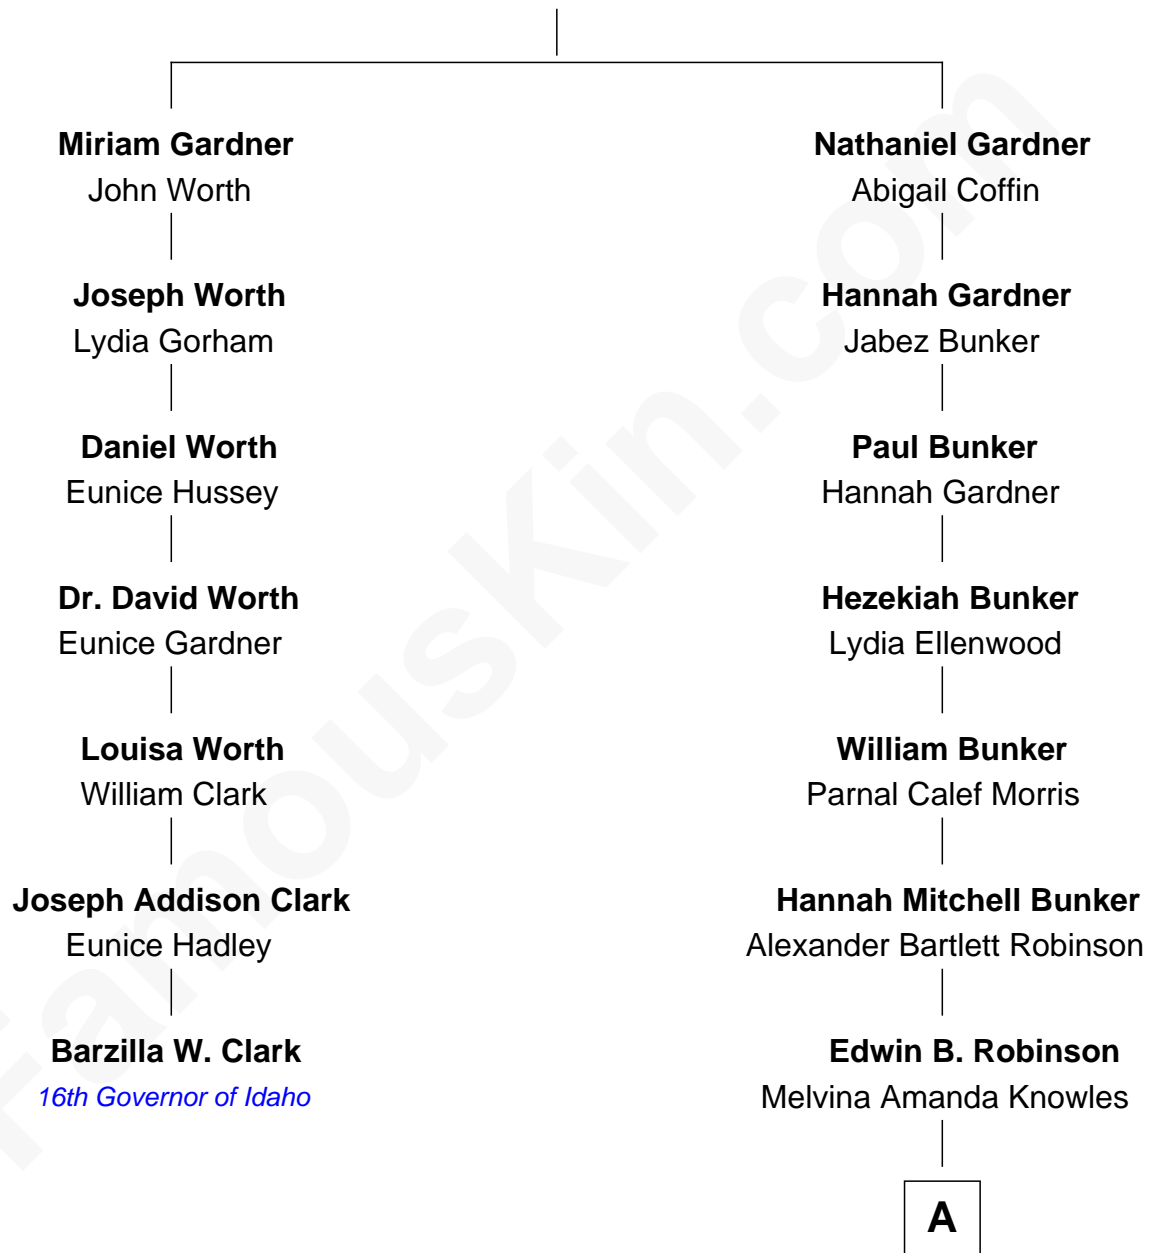

FamousKin.com Relationship Chart of

Barzilla W. Clark

16th Governor of Idaho

6th cousin 3 times removed of

John Lithgow

Stage, TV, and Movie Actor

Richard Gardner

Sarah Shattuck

A

Ina Berenice Robinson
Arthur Washington Lithgow

Arthur Washington Lithgow
Sarah Jane Price

John Lithgow
Stage, TV, and Movie Actor