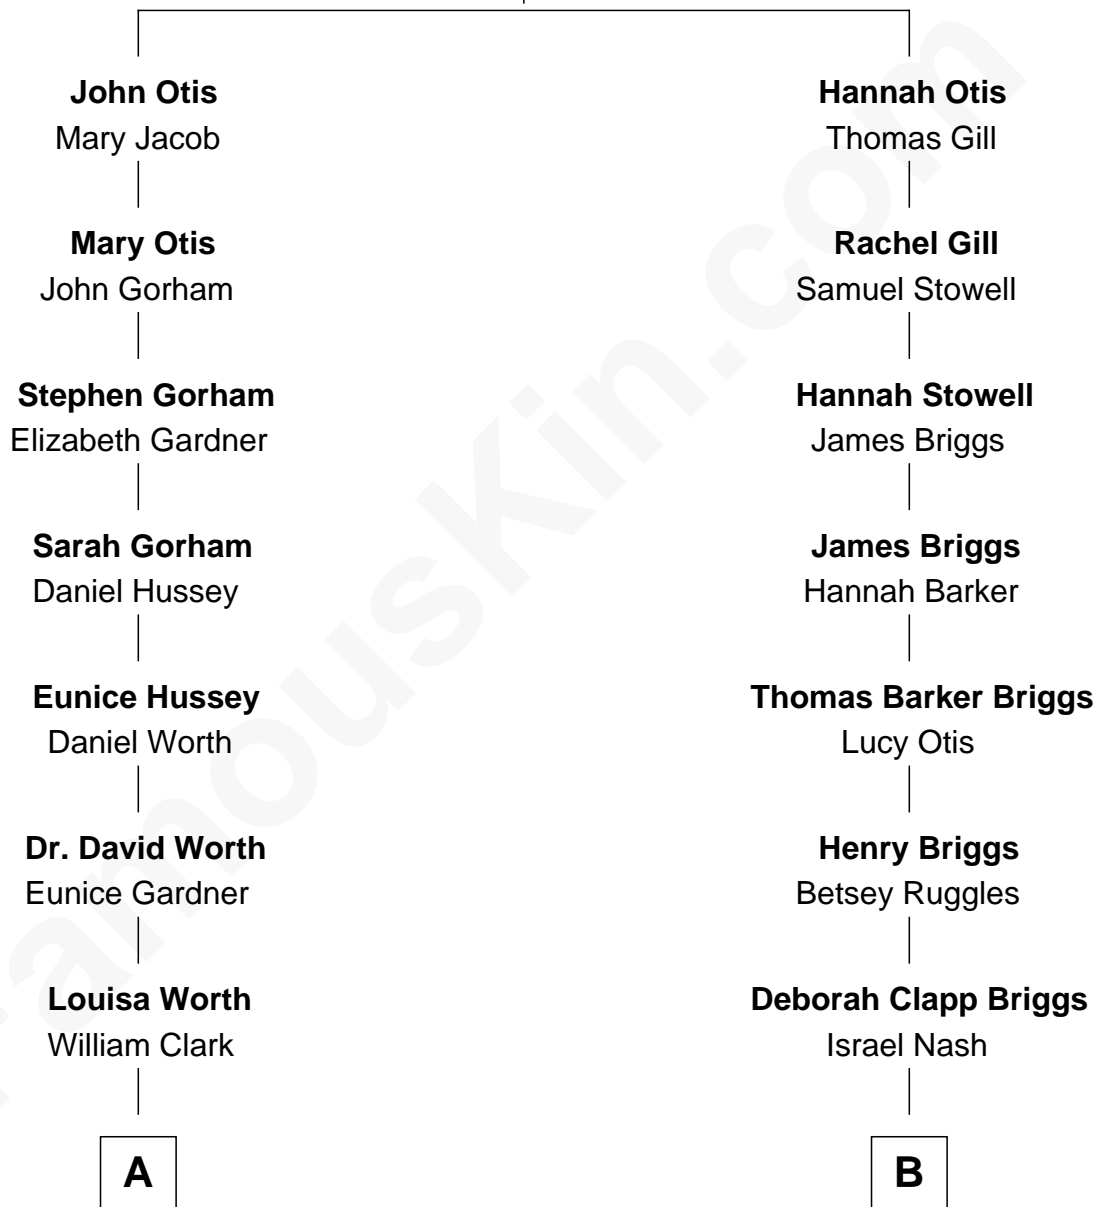

# FamousKin.com Relationship Chart of

**Barzilla W. Clark**

*16th Governor of Idaho*

8th cousin of

**Roger Nash Baldwin**

*Co-Founder of the ACLU*

**John Otis**  
Margaret - - - - -

**A**

**Joseph Addison Clark**

Eunice Hadley

**Barzilla W. Clark**

*16th Governor of Idaho*

**B**

**Lucy Cushing Nash**

Frank Fenno Baldwin

**Roger Nash Baldwin**

*Co-Founder of the ACLU*

FamousKin.com