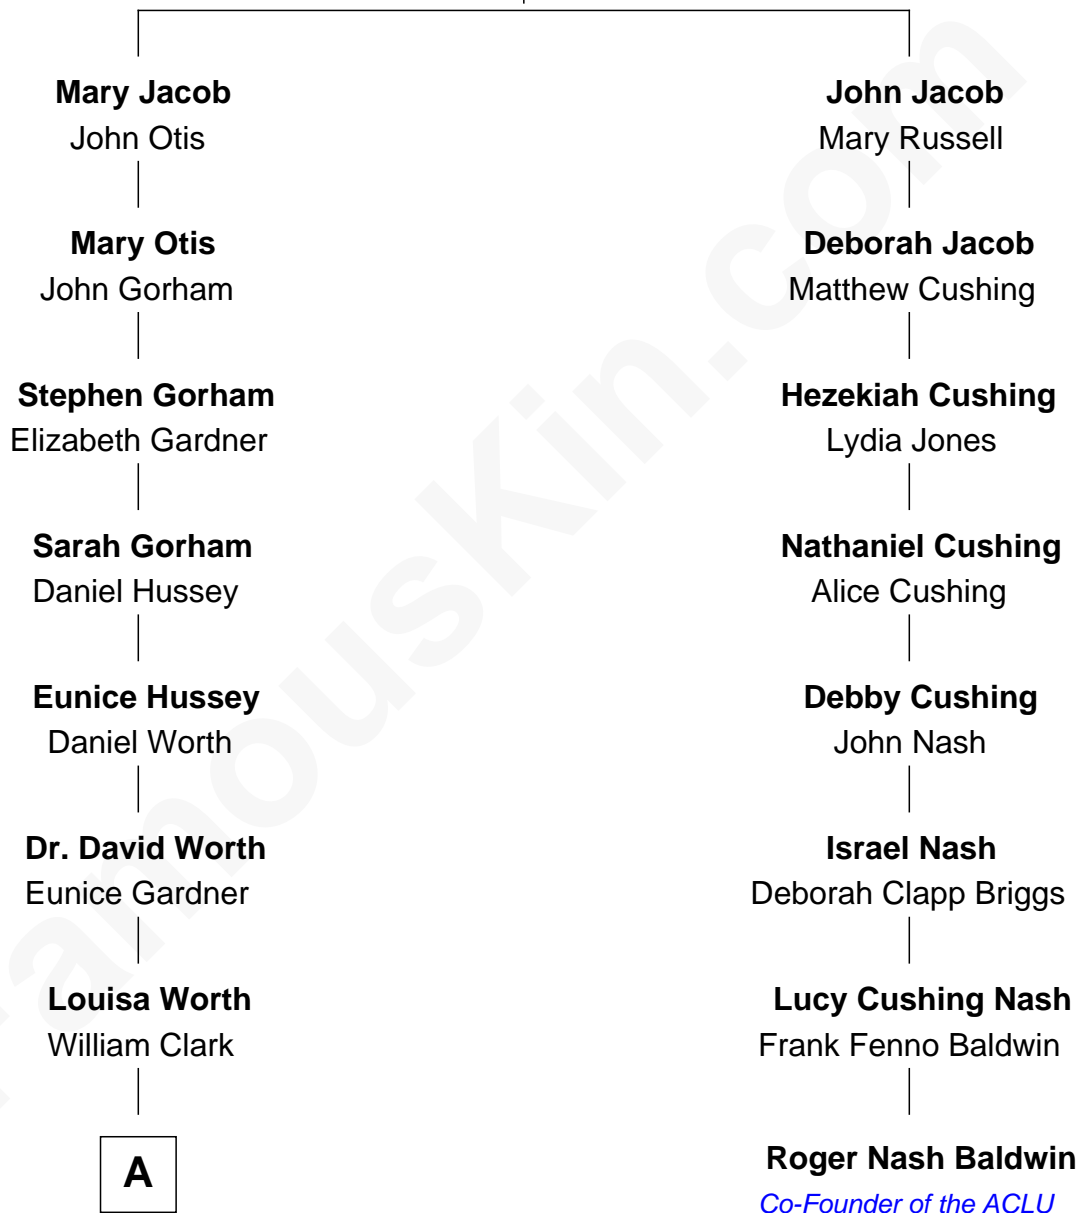

# FamousKin.com Relationship Chart of

**Barzilla W. Clark**

*16th Governor of Idaho*

7th cousin 1 time removed of

**Roger Nash Baldwin**

*Co-Founder of the ACLU*

**Nicholas Jacob**

Mary Gilman

A

Joseph Addison Clark

Eunice Hadley

Barzilla W. Clark

*16th Governor of Idaho*

FamousKin.com