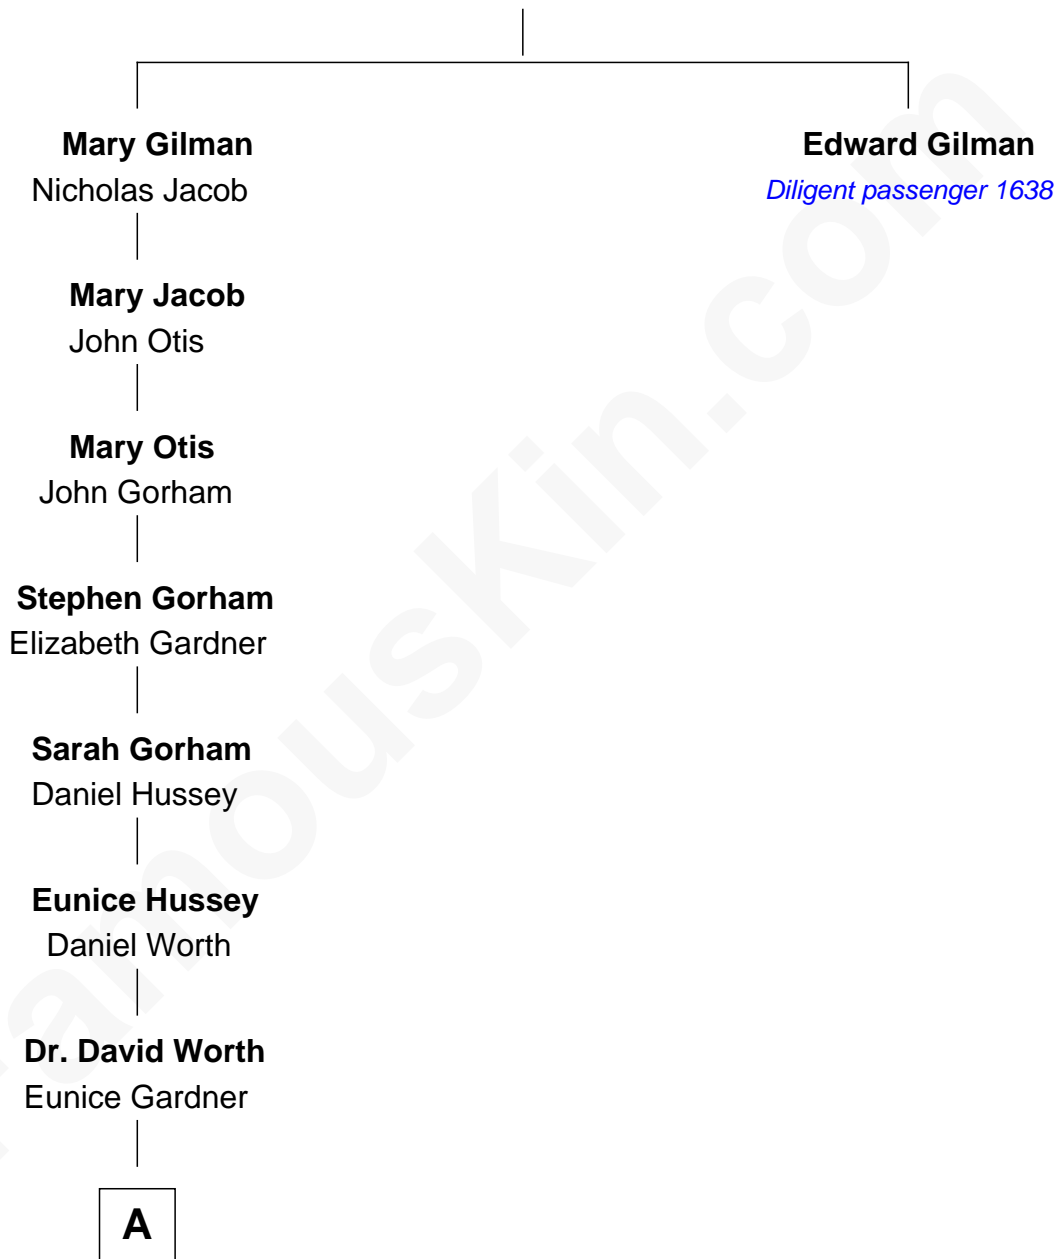

FamousKin.com Relationship Chart of

Barzilla W. Clark

16th Governor of Idaho

7th great-grandnephew of

Edward Gilman

(c1587 - c1653) Diligent passenger 1638

Edward Gilman

A

—
Louisa Worth

William Clark

—
Joseph Addison Clark

Eunice Hadley

—
Barzilla W. Clark

16th Governor of Idaho

FamousKin.com