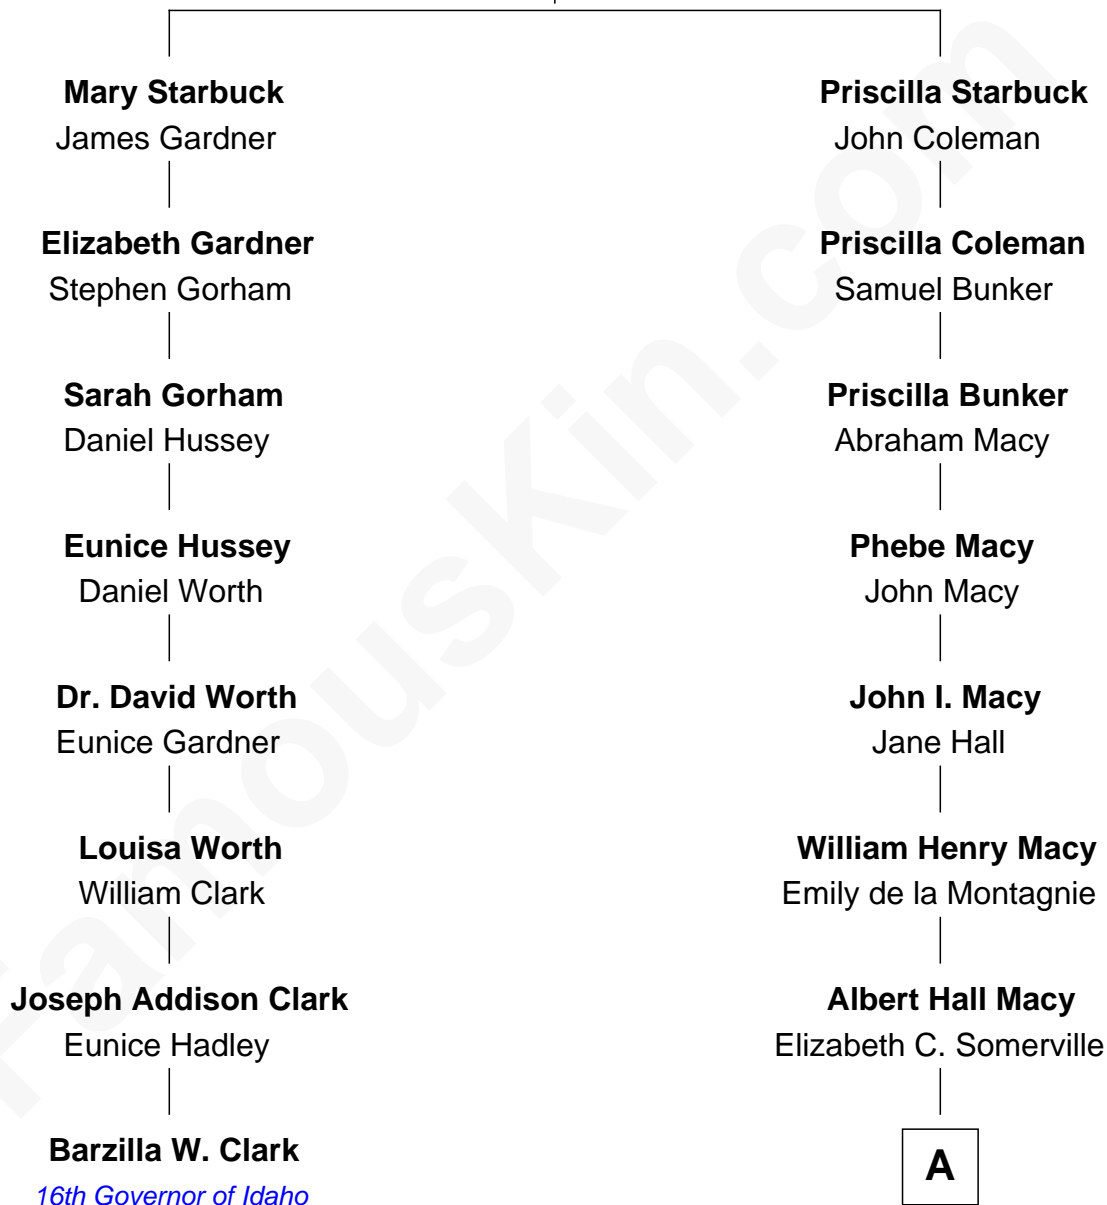

FamousKin.com

Relationship Chart of

Barzilla W. Clark

16th Governor of Idaho

7th cousin 1 time removed of

William H. Macy

TV and Movie Actor

Nathaniel Starbuck

Mary Coffin

A

William Hall Macy
Lois Elizabeth Overstreet

William H. Macy
TV and Movie Actor

FamousKin.com