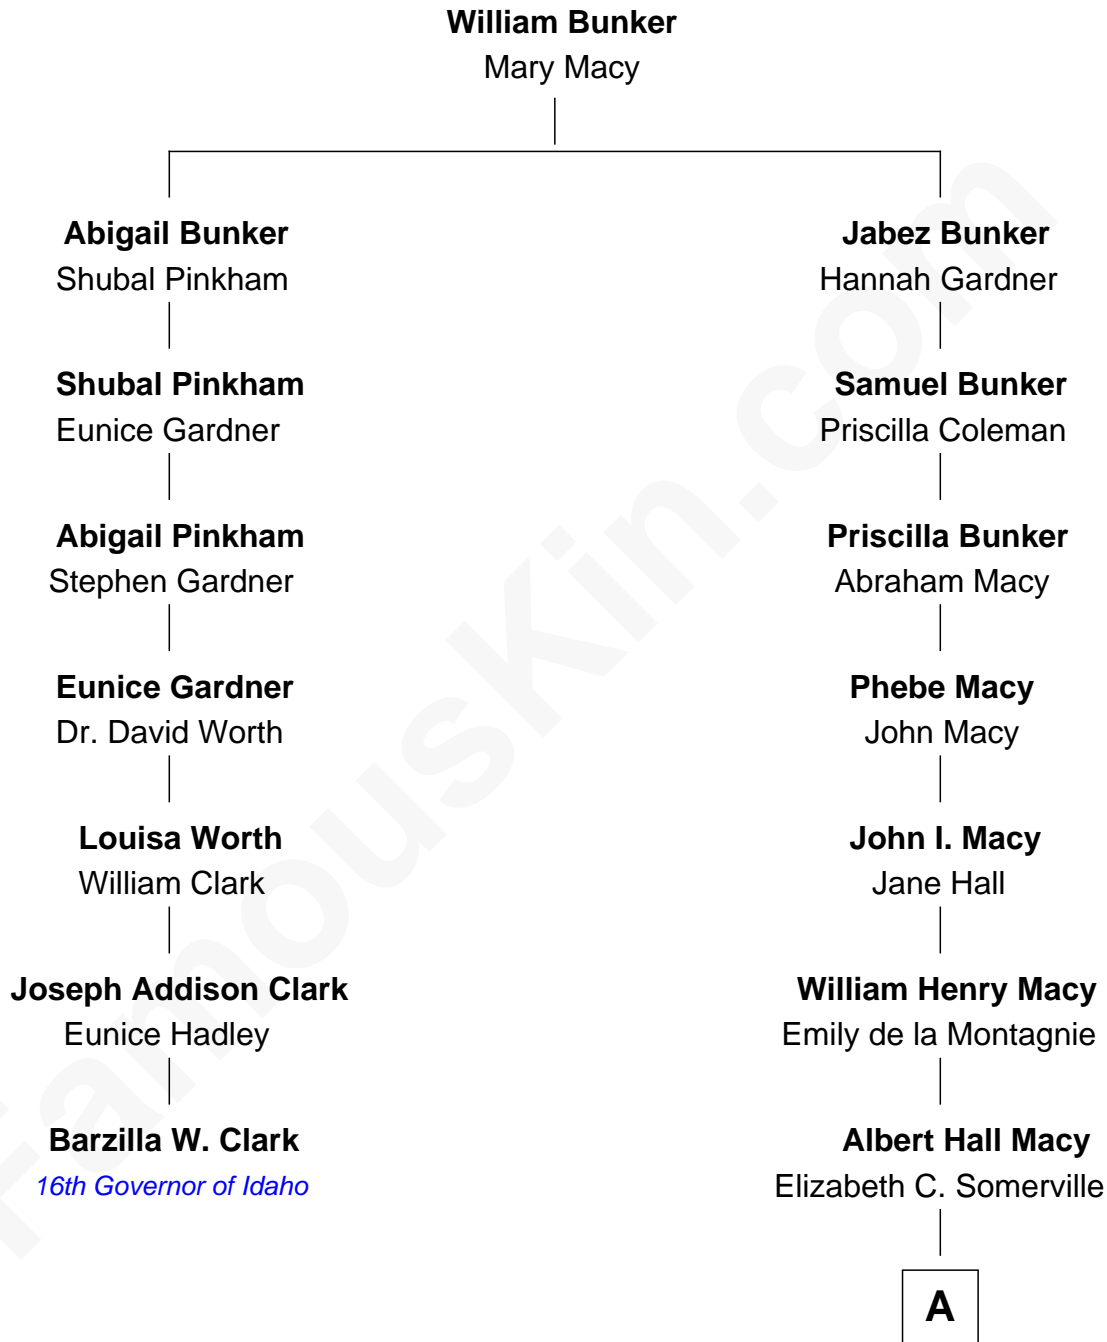

# FamousKin.com Relationship Chart of

**Barzilla W. Clark**

*16th Governor of Idaho*

6th cousin 2 times removed of

**William H. Macy**

*TV and Movie Actor*

A

William Hall Macy  
Lois Elizabeth Overstreet