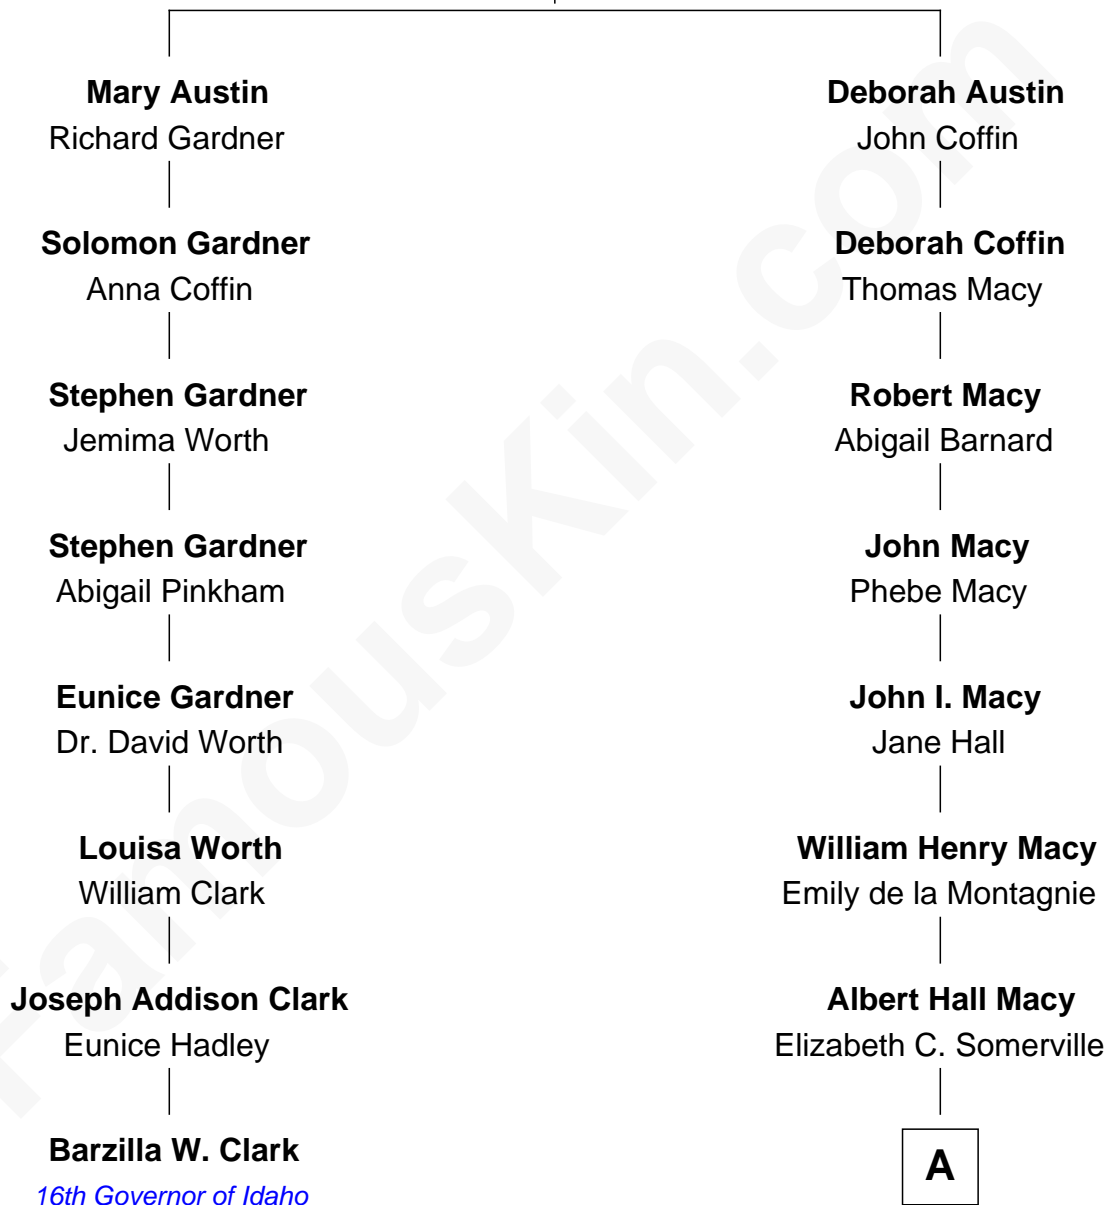

FamousKin.com Relationship Chart of

Barzilla W. Clark

16th Governor of Idaho

7th cousin 1 time removed of

William H. Macy

TV and Movie Actor

Joseph Austin

Sarah Starbuck

A

William Hall Macy
Lois Elizabeth Overstreet

William H. Macy
TV and Movie Actor

FamousKin.com