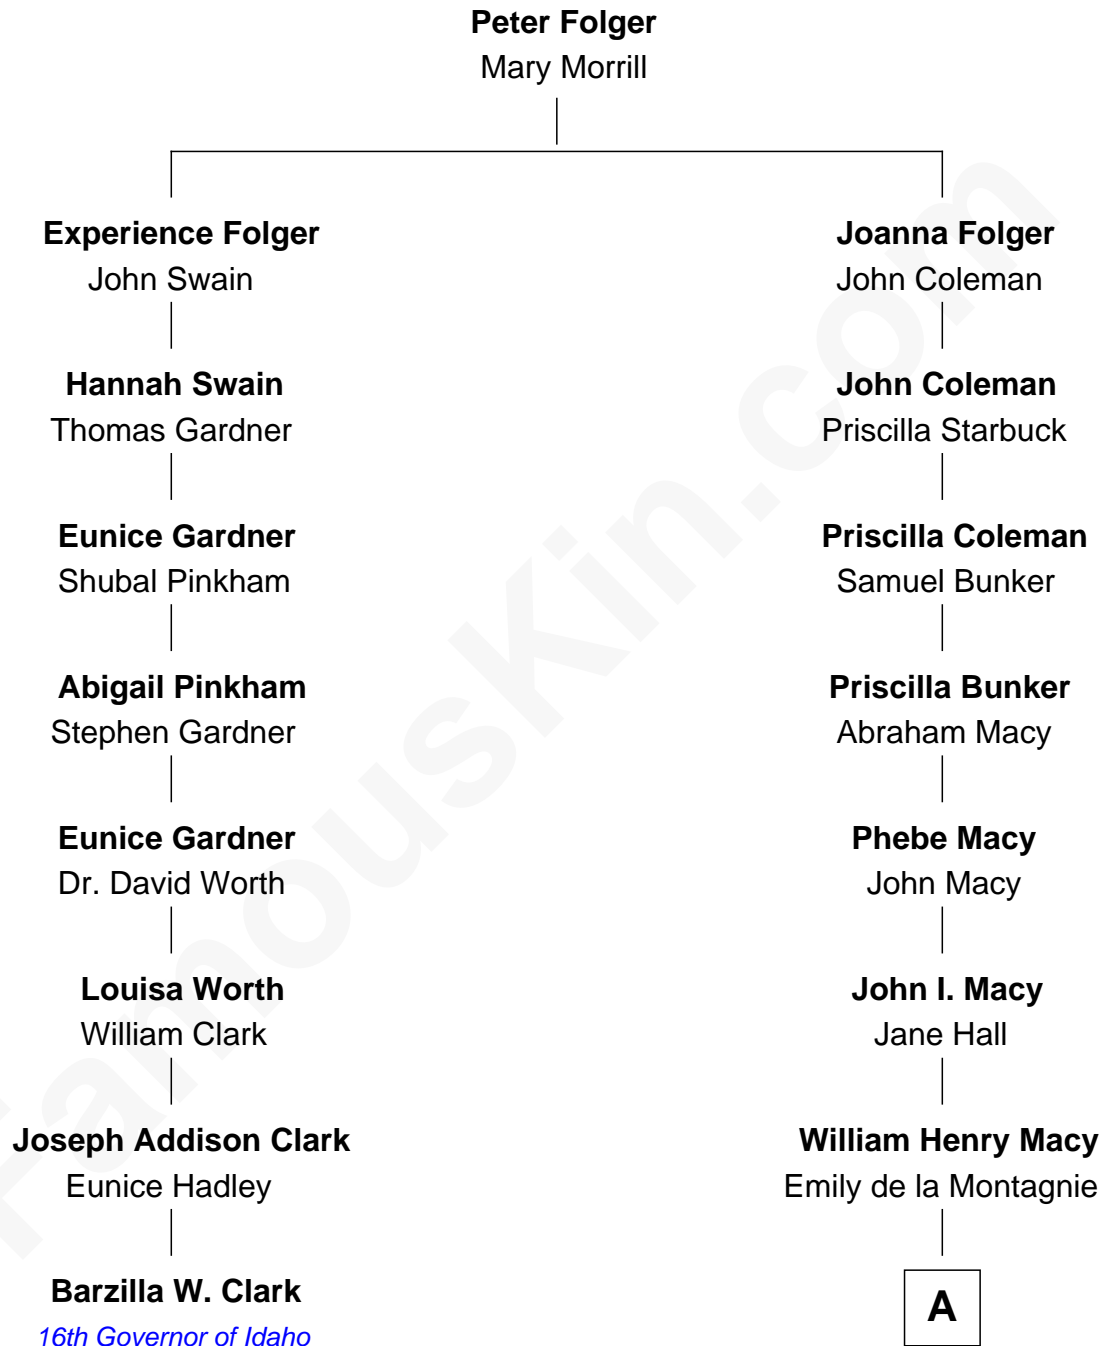

# FamousKin.com Relationship Chart of

**Barzilla W. Clark**

*16th Governor of Idaho*

7th cousin 2 times removed of

**William H. Macy**

*TV and Movie Actor*

**A**

—  
**Albert Hall Macy**  
Elizabeth C. Somerville

—  
**William Hall Macy**  
Lois Elizabeth Overstreet

—  
**William H. Macy**  
*TV and Movie Actor*

FamousKin.com