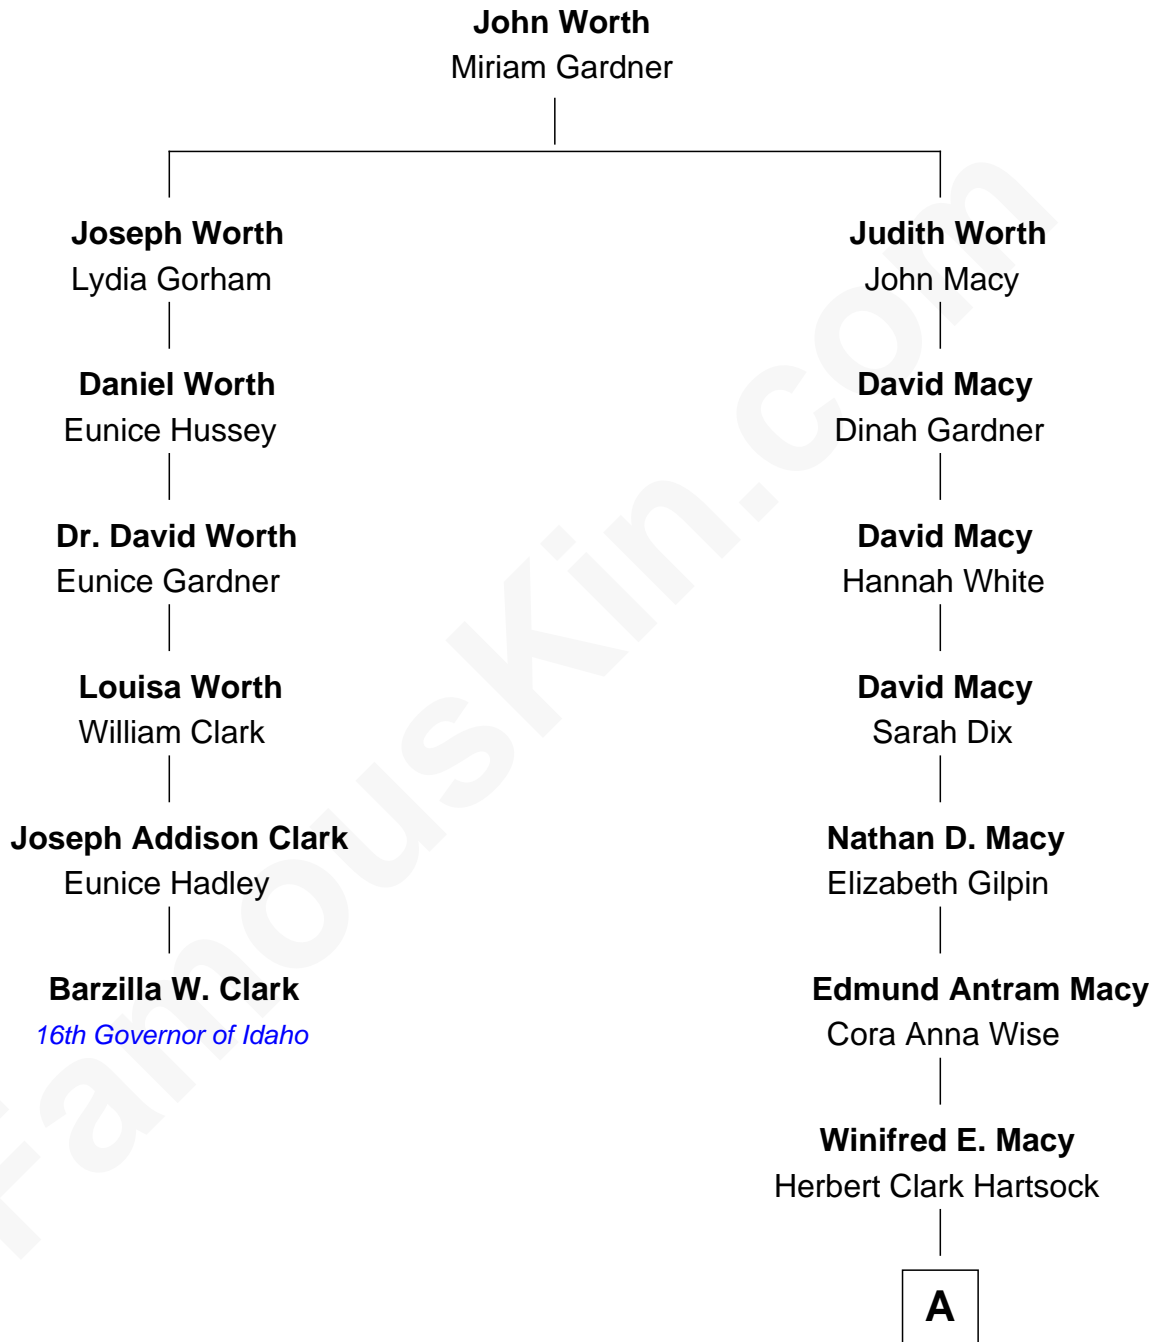

FamousKin.com Relationship Chart of

Barzilla W. Clark

16th Governor of Idaho

5th cousin 4 times removed of

Ethan Hawke

Actor, Director, Screenwriter, Novelist

A

Betty Virginia Hartsock
Frank Taylor Hawke

James Steven Hawke
Leslie Carole Green

Ethan Hawke
Movie Actor

FamousKin.com

Ethan Hawke photo by [Nicolas Genin](#) (CC BY-SA 2.0)