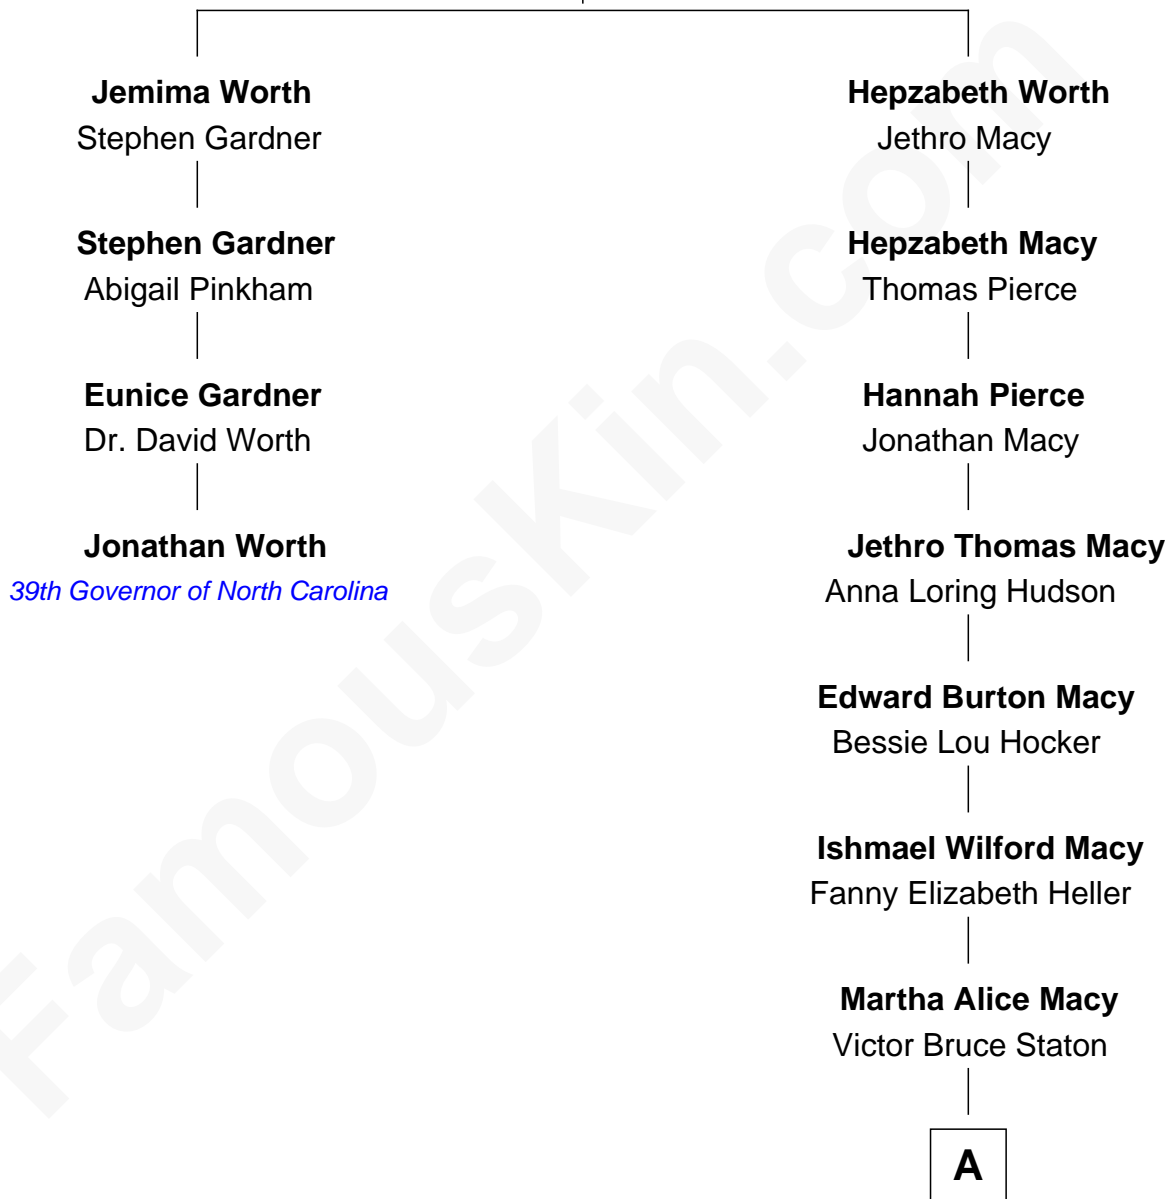

FamousKin.com Relationship Chart of

Jonathan Worth

39th Governor of North Carolina

3rd cousin 5 times removed of

Matt Bomer

TV and Movie Actor

William Worth

Mary Butler

A

Elizabeth Macy Staton

John O'Neill Bomer

Matt Bomer

TV and Movie Actor

FamousKin.com