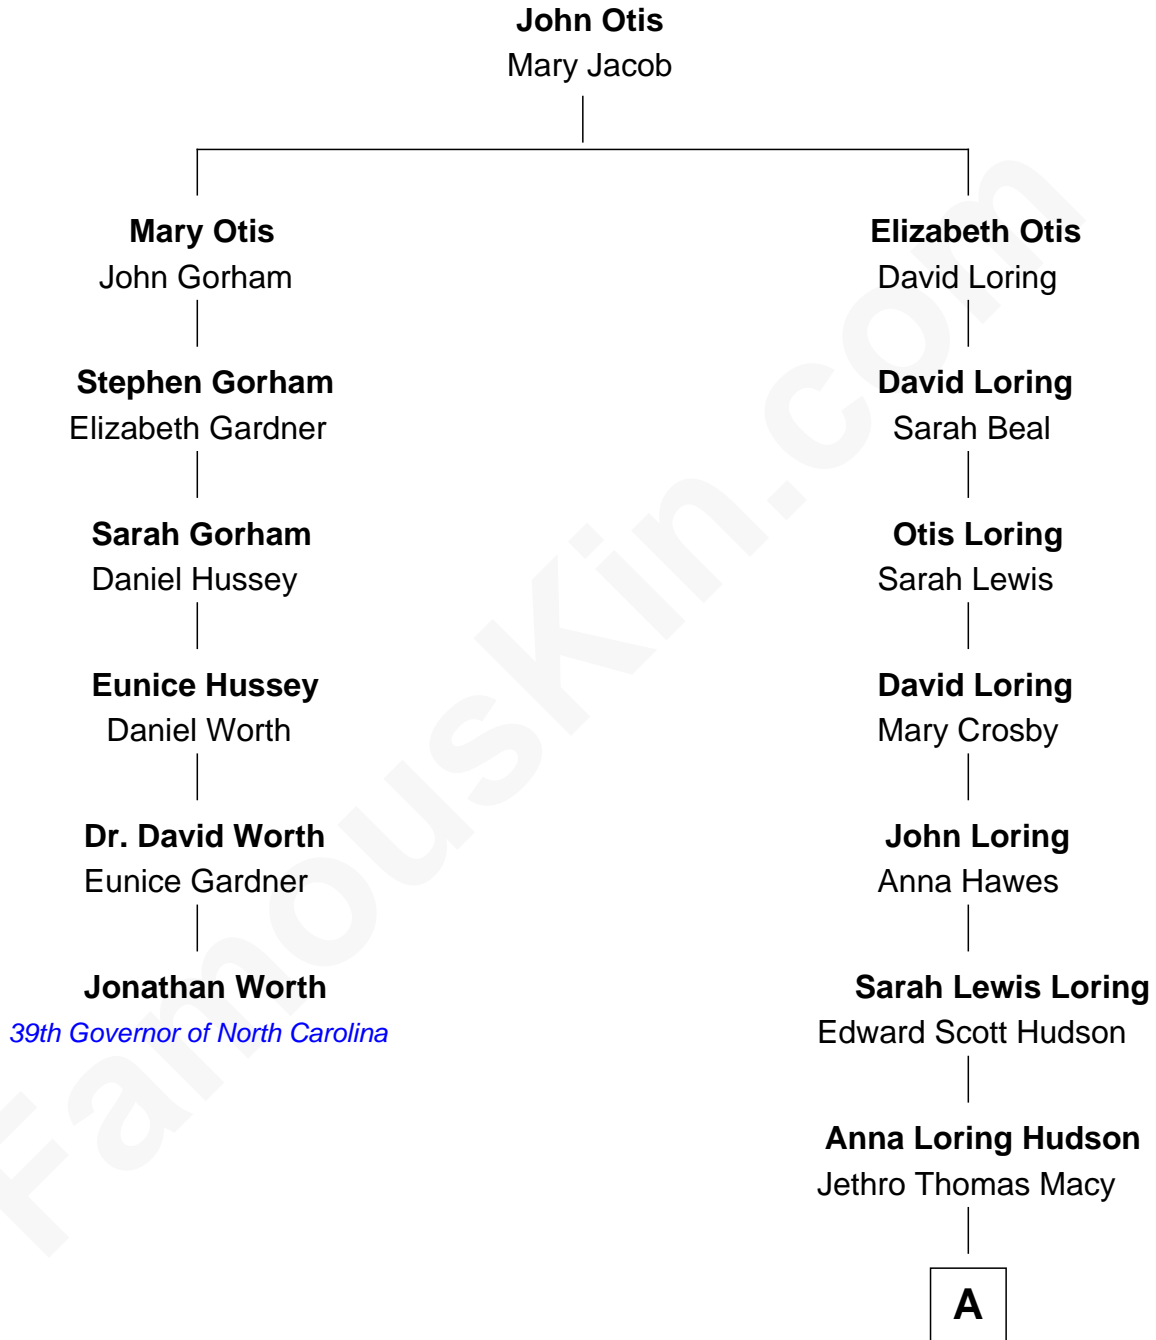

# FamousKin.com Relationship Chart of

**Jonathan Worth**

*39th Governor of North Carolina*

5th cousin 6 times removed of

**Matt Bomer**

*TV and Movie Actor*

A

Edward Burton Macy

Bessie Lou Hocker

Ishmael Wilford Macy

Fanny Elizabeth Heller

Martha Alice Macy

Victor Bruce Staton

Elizabeth Macy Staton

John O'Neill Bomer

**Matt Bomer**

*TV and Movie Actor*