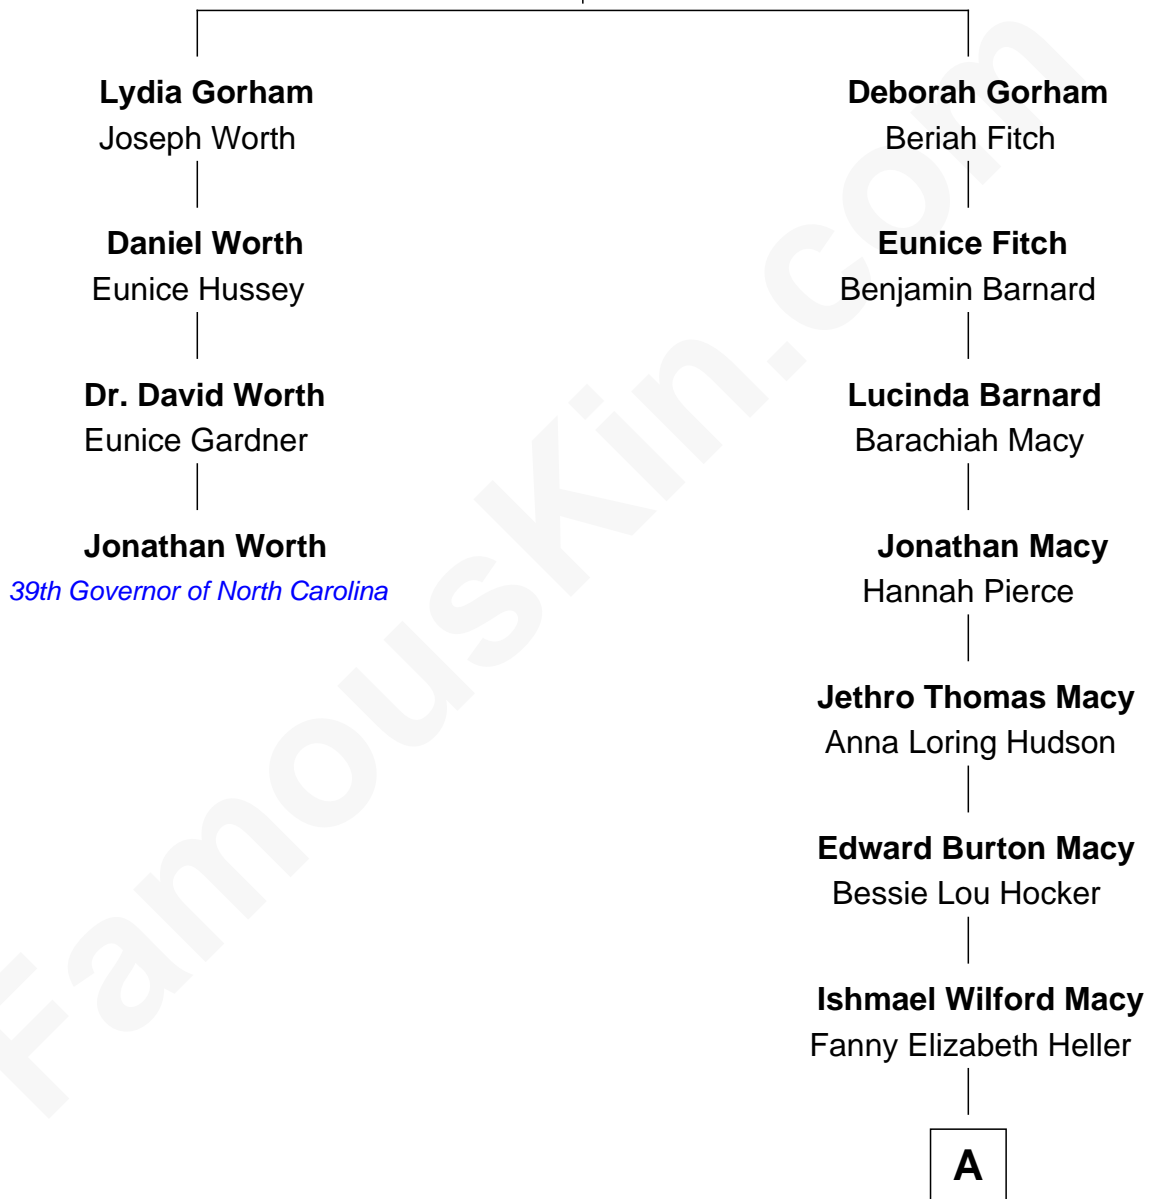

FamousKin.com Relationship Chart of

Jonathan Worth

39th Governor of North Carolina

3rd cousin 6 times removed of

Matt Bomer

TV and Movie Actor

Shubael Gorham

Puella Hussey

A

Martha Alice Macy
Victor Bruce Staton

Elizabeth Macy Staton
John O'Neill Bomer

Matt Bomer
TV and Movie Actor

FamousKin.com