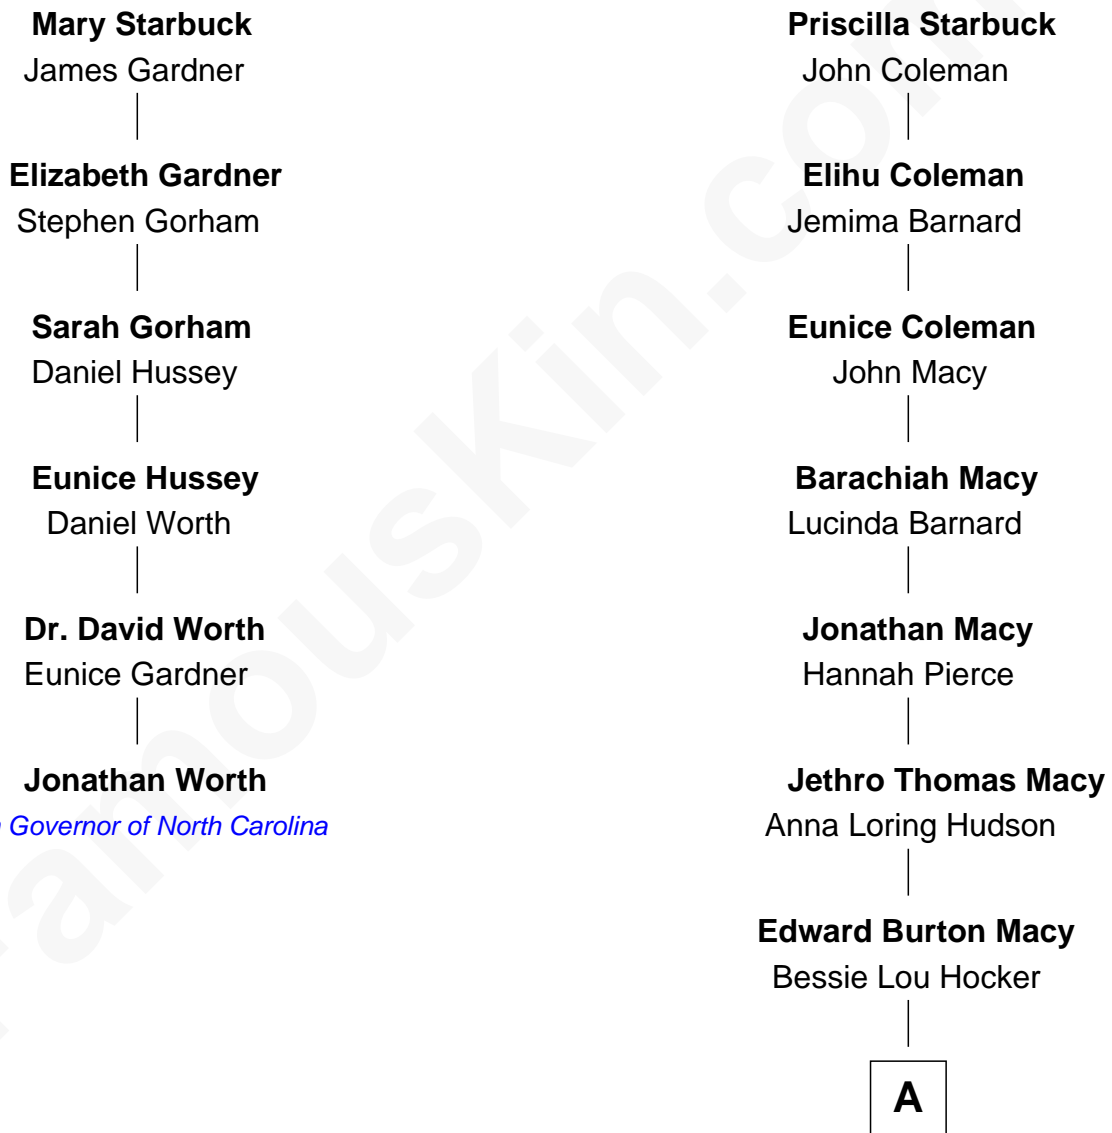

FamousKin.com Relationship Chart of

Jonathan Worth

39th Governor of North Carolina

5th cousin 5 times removed of

Matt Bomer

TV and Movie Actor

Nathaniel Starbuck

Mary Coffin

A

|
Ishmael Wilford Macy
Fanny Elizabeth Heller

|
Martha Alice Macy
Victor Bruce Staton

|
Elizabeth Macy Staton
John O'Neill Bomer

|
Matt Bomer
TV and Movie Actor

FamousKin.com