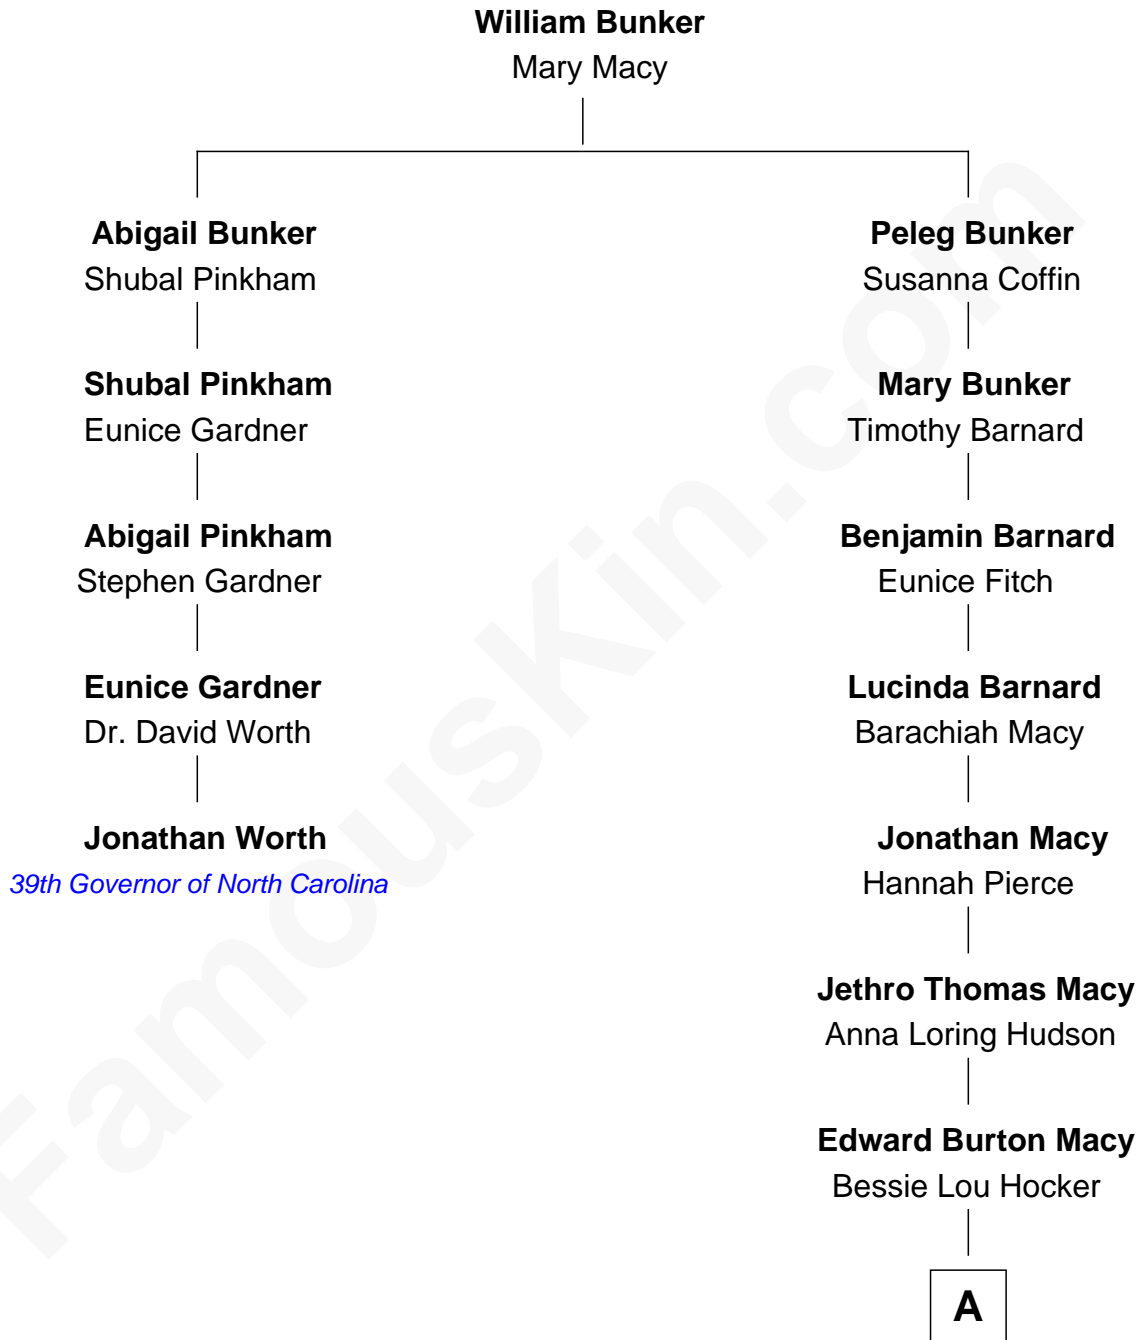

FamousKin.com Relationship Chart of

Jonathan Worth

39th Governor of North Carolina

4th cousin 6 times removed of

Matt Bomer

TV and Movie Actor

A

Ishmael Wilford Macy
Fanny Elizabeth Heller

Martha Alice Macy
Victor Bruce Staton

Elizabeth Macy Staton
John O'Neill Bomer

Matt Bomer
TV and Movie Actor

FamousKin.com