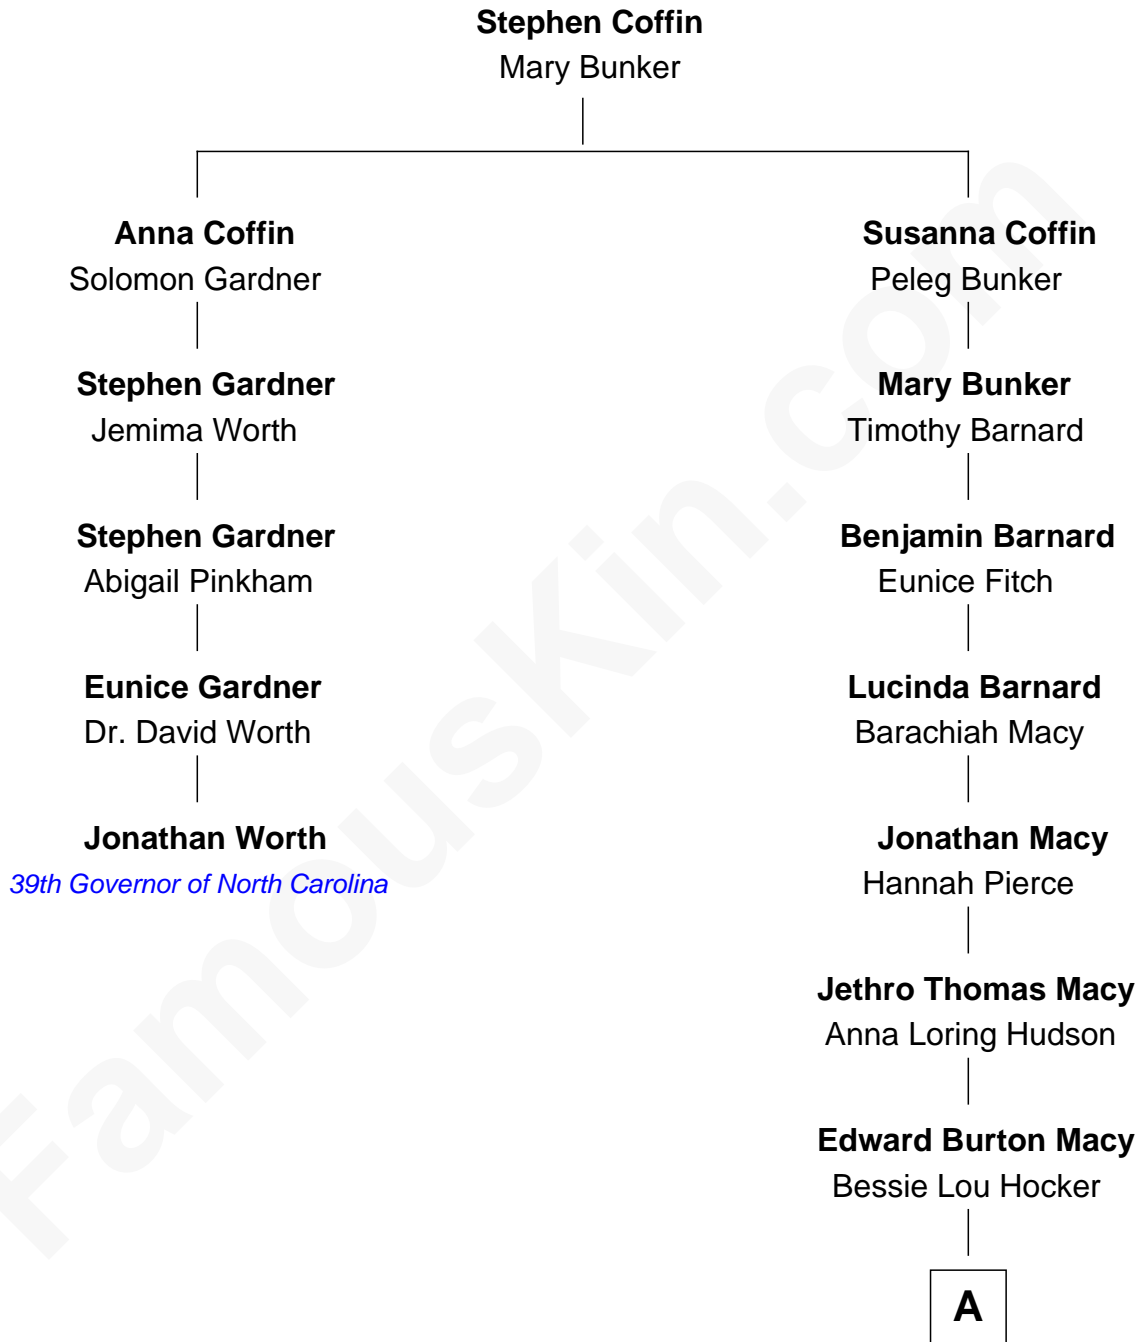

# FamousKin.com Relationship Chart of

**Jonathan Worth**

*39th Governor of North Carolina*

4th cousin 6 times removed of

**Matt Bomer**

*TV and Movie Actor*

**A**

|  
**Ishmael Wilford Macy**  
Fanny Elizabeth Heller

|  
**Martha Alice Macy**  
Victor Bruce Staton

|  
**Elizabeth Macy Staton**  
John O'Neill Bomer

|  
**Matt Bomer**  
*TV and Movie Actor*

FamousKin.com