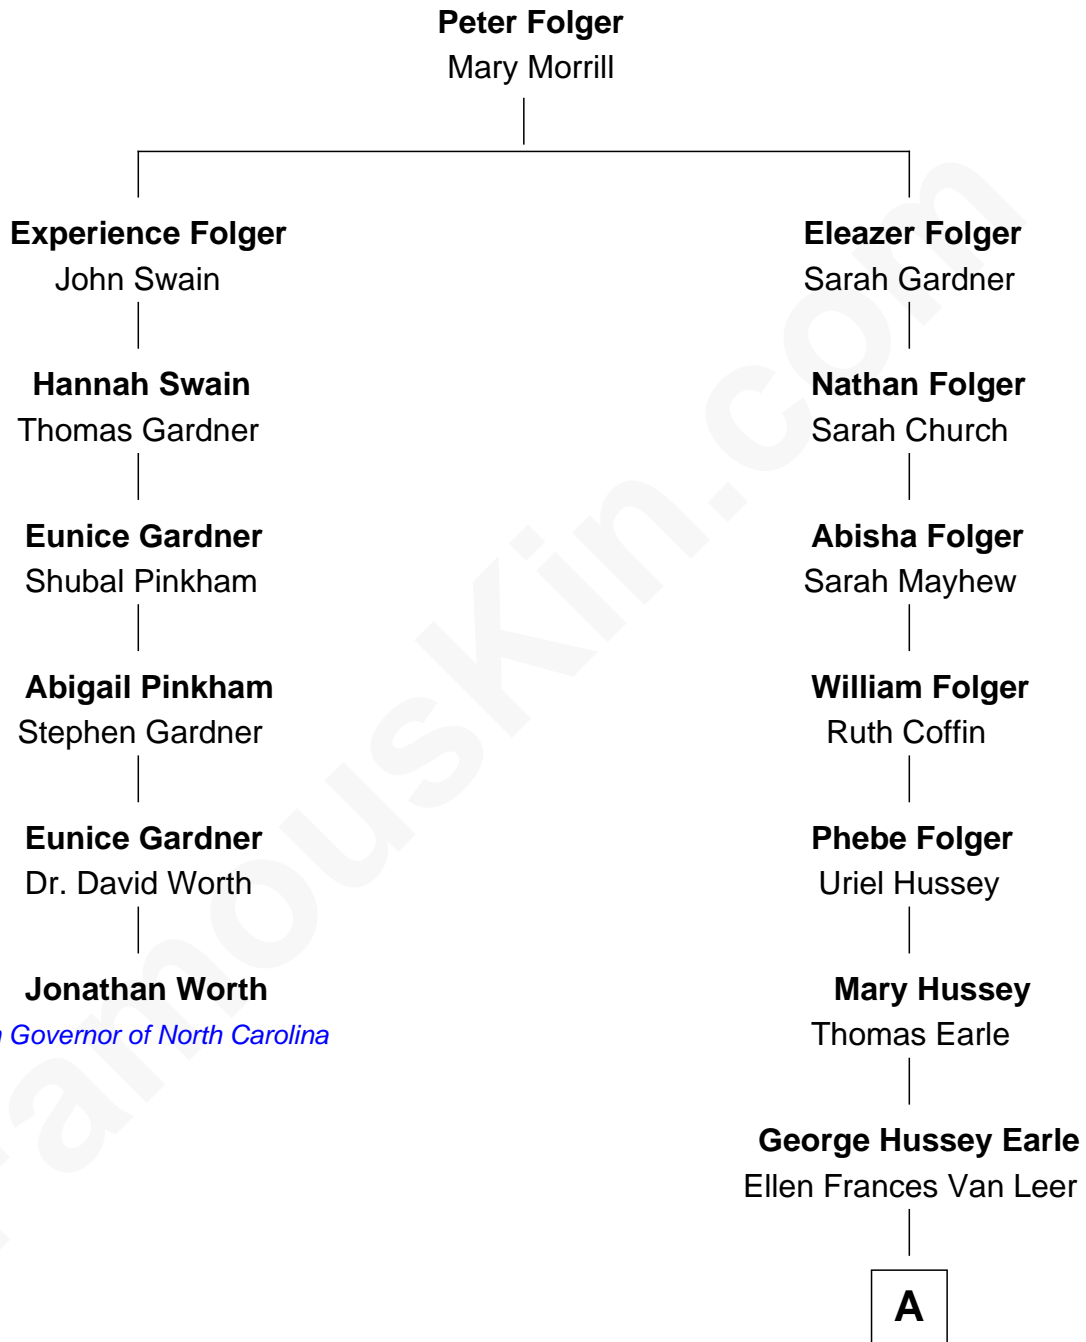

# FamousKin.com Relationship Chart of

**Jonathan Worth**

*39th Governor of North Carolina*

5th cousin 3 times removed of

**George Howard Earle**

*30th Governor of Pennsylvania*

A

George Howard Earle  
Catharine Hansell French

George Howard Earle  
*30th Governor of Pennsylvania*

FamousKin.com