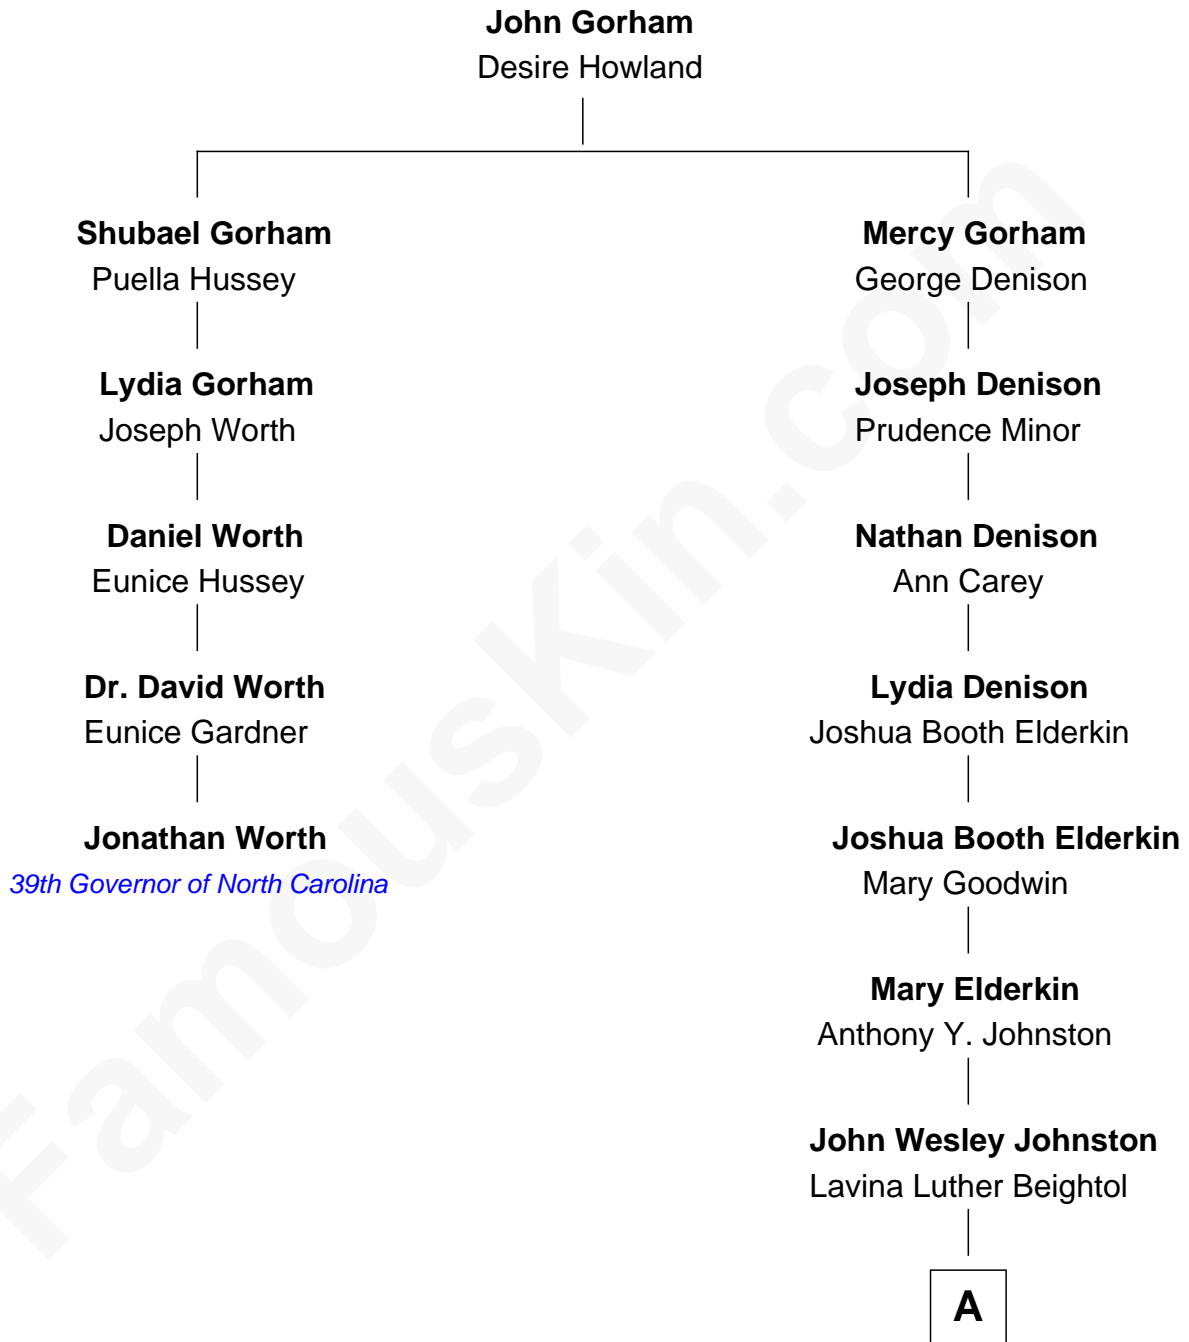

FamousKin.com Relationship Chart of

Jonathan Worth

39th Governor of North Carolina

4th cousin 6 times removed of

Dr. Peggy Whitson

NASA and Axiom Space Astronaut

A

Charles Wesley Johnston

Mabel Anna Garland

Wanda Pauline Johnston

Christien O. Walters

Beth Avalee Walters

Earl Keith Whitson

Dr. Peggy Whitson

NASA and Axiom Space Astronaut