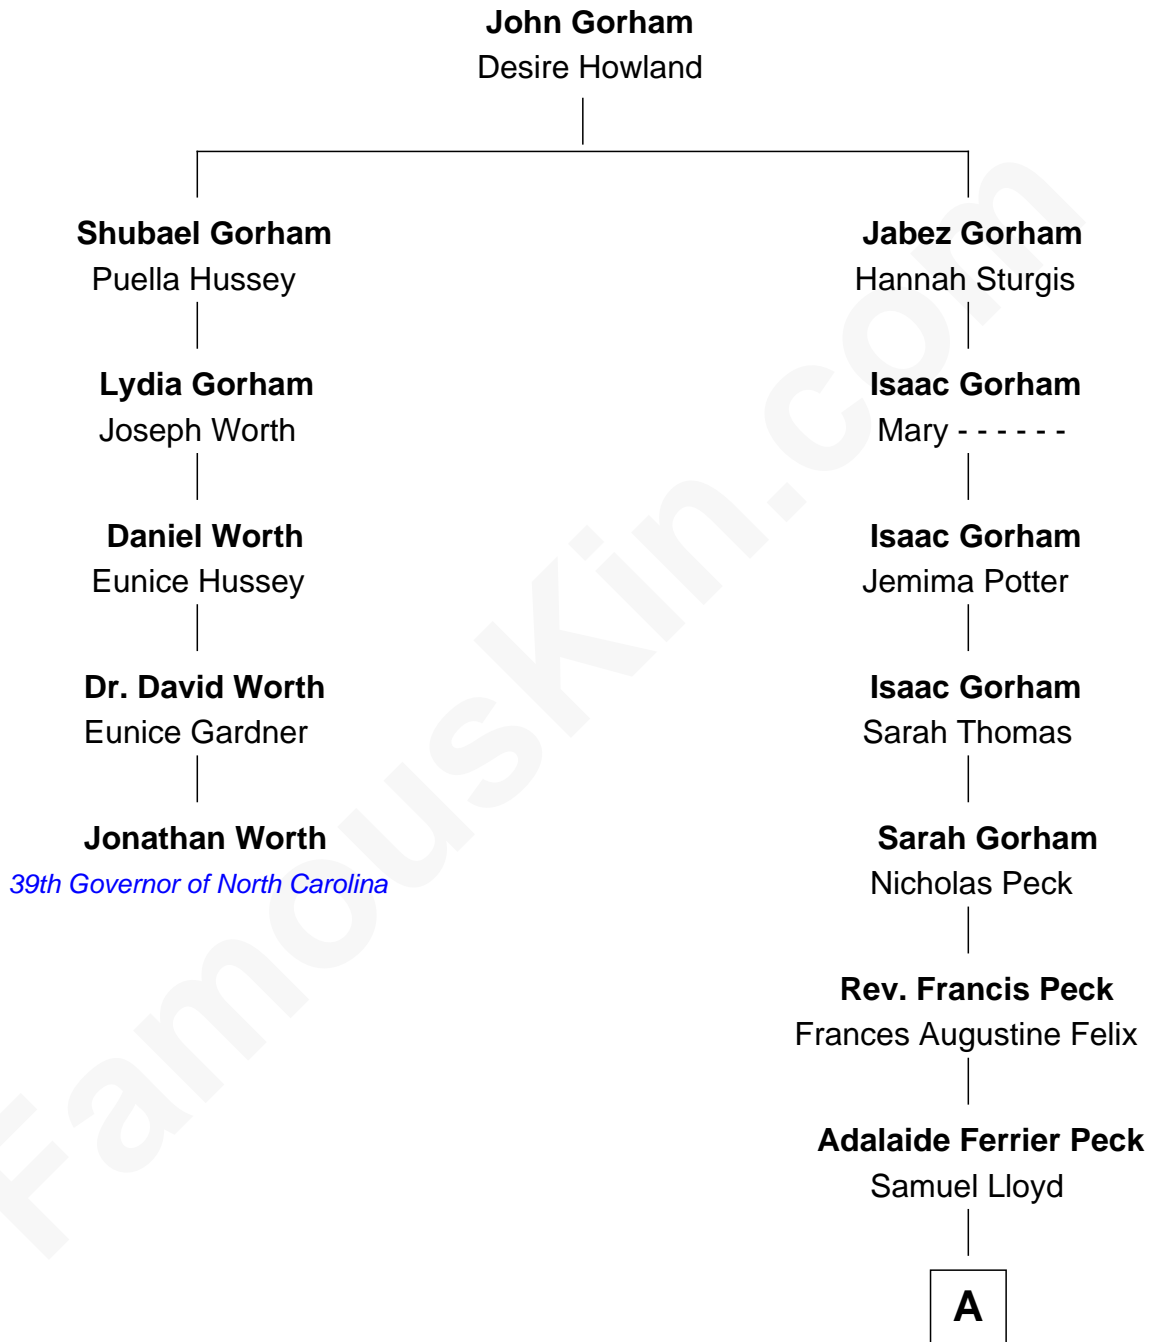

FamousKin.com Relationship Chart of

Jonathan Worth

39th Governor of North Carolina

4th cousin 4 times removed of

Christopher Lloyd

Movie Actor

A

Samuel R. Lloyd

Ruth Lapham

Christopher Lloyd

Movie Actor

FamousKin.com