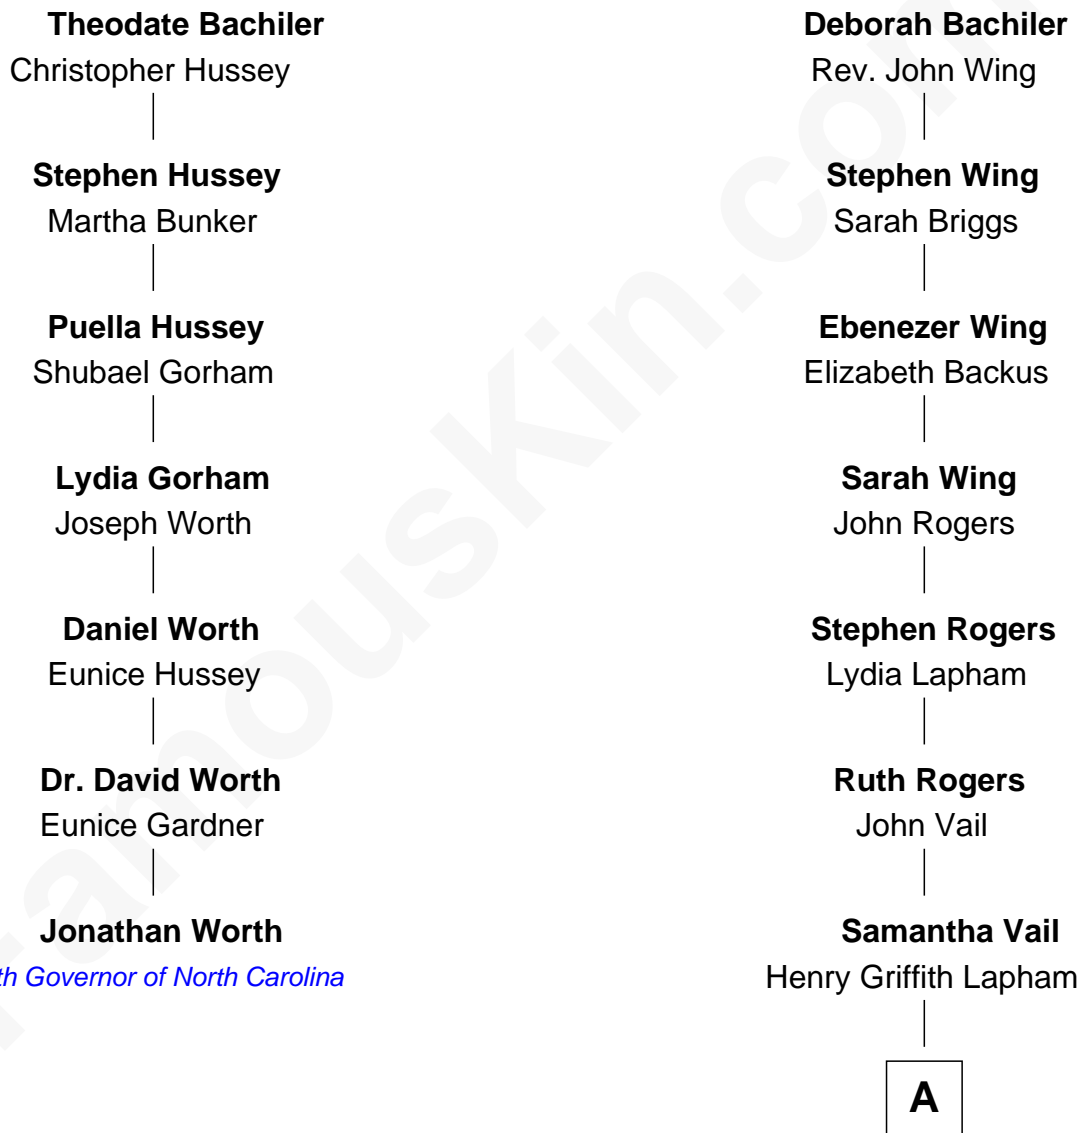

FamousKin.com Relationship Chart of

Jonathan Worth

39th Governor of North Carolina

6th cousin 3 times removed of

Christopher Lloyd

Movie Actor

Stephen Bachiler

A

Lewis Henry Lapham
Antoinette N. Dearborn

Ruth Lapham
Samuel R. Lloyd

Christopher Lloyd
Movie Actor

FamousKin.com