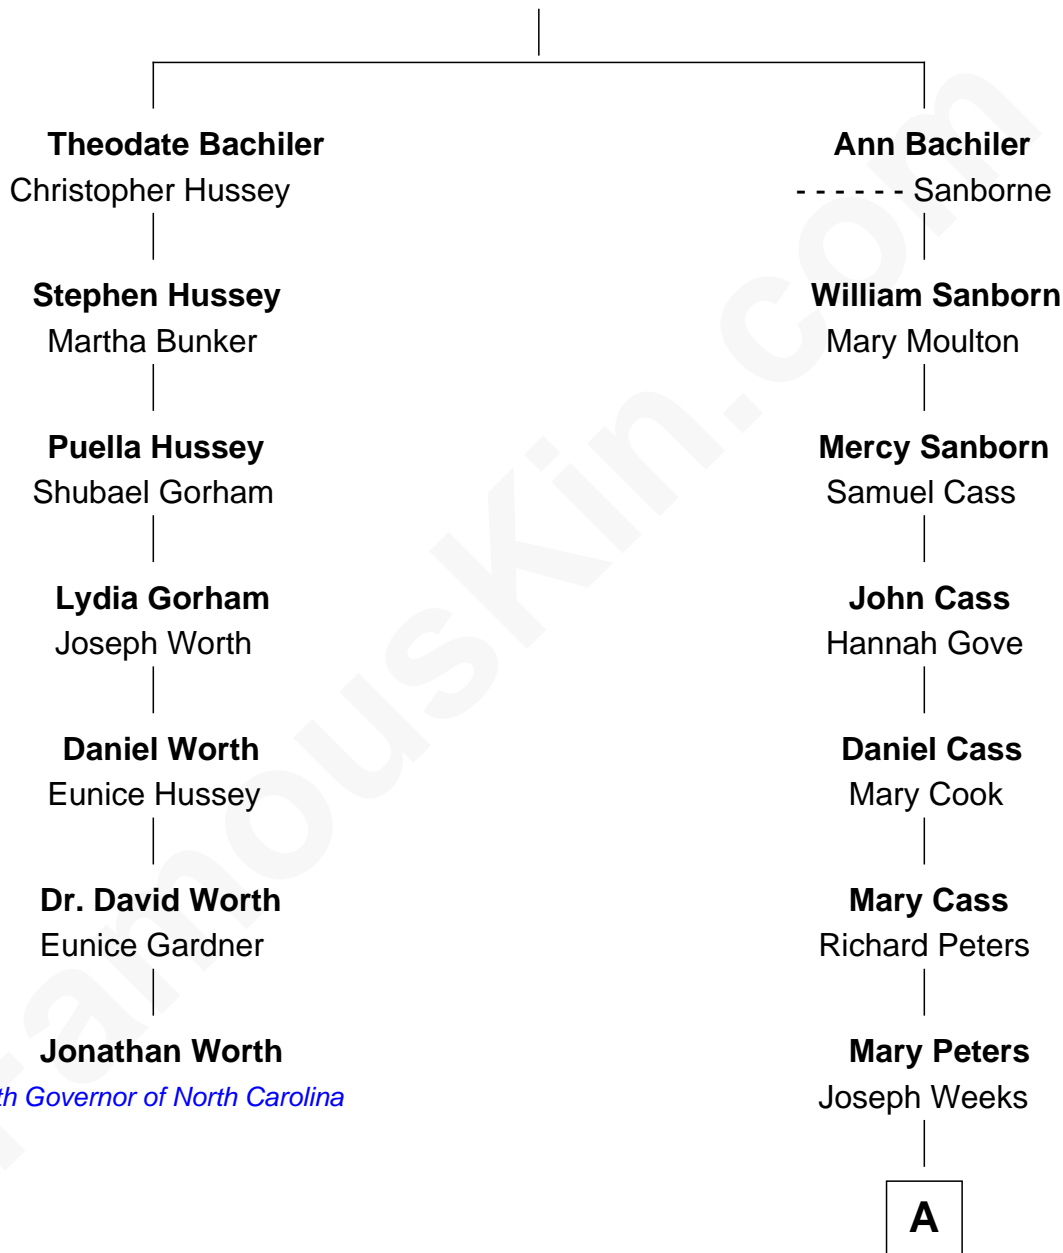

FamousKin.com Relationship Chart of

Jonathan Worth

39th Governor of North Carolina

6th cousin 5 times removed of

Charlie Munger

Vice-Chairman of Berkshire Hathaway

Stephen Bachiler

A

—
Mahala Weeks

Ebenezer Wright Babcock

—
Ann Maria Babcock

Samuel Montague Case

—
Carrie A. Case

Thomas Charles Munger

—
Alfred Case Munger

Florence V. Russell