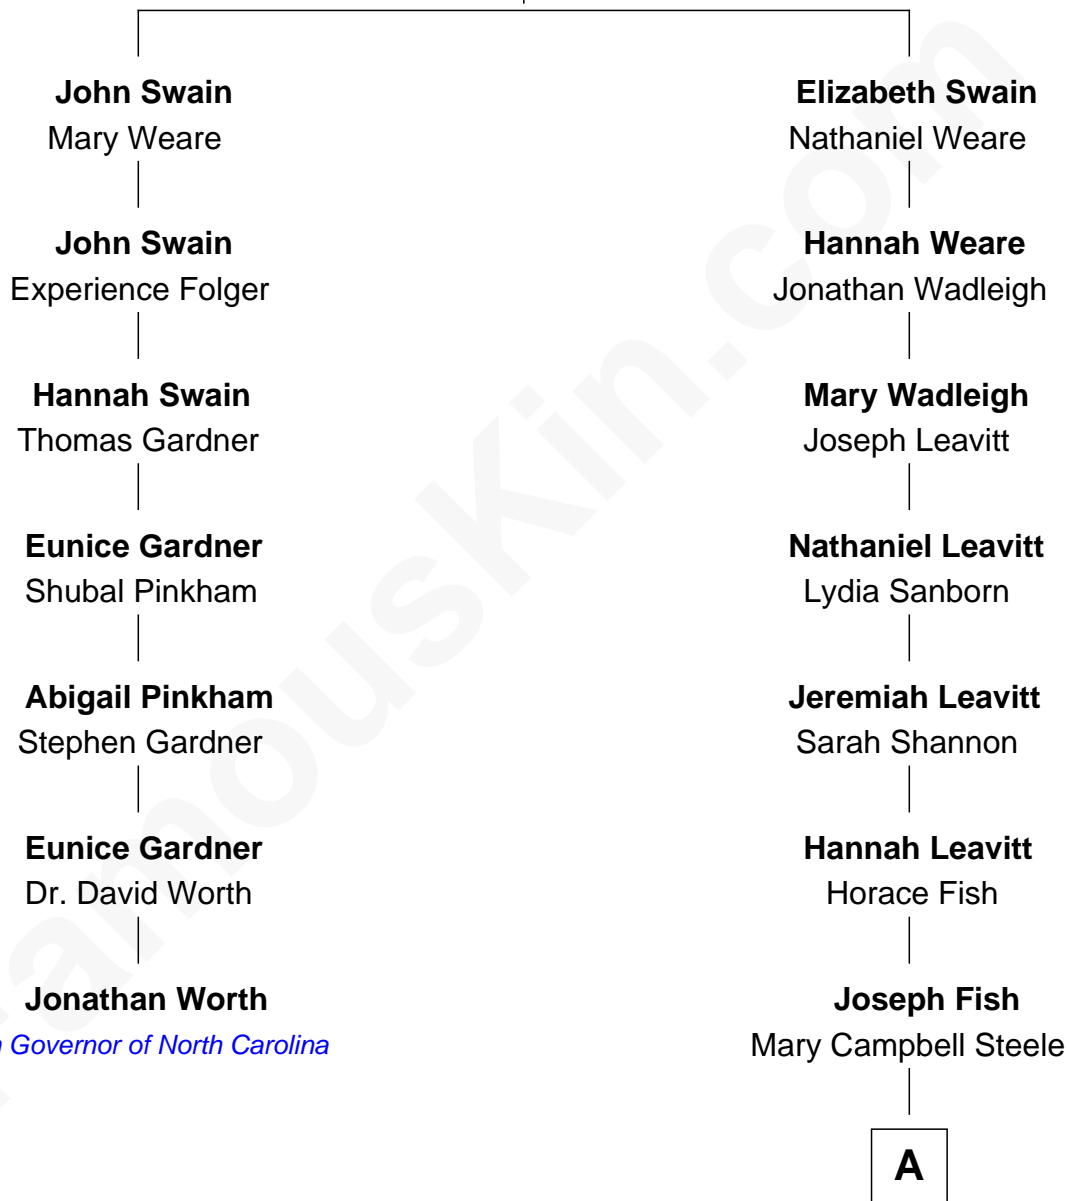

FamousKin.com Relationship Chart of

Jonathan Worth

39th Governor of North Carolina

6th cousin 5 times removed of

Keri Russell

TV and Movie Actress

Richard Swan

Basil - - - - -

A

|
John Lazelle Fish

Melvina Cheney

|
Karl Joseph Fish

Mary Emma McNeil

|
Emma Inez Fish

Kermit Sylvester Stephens

|
Stephanie Stephens